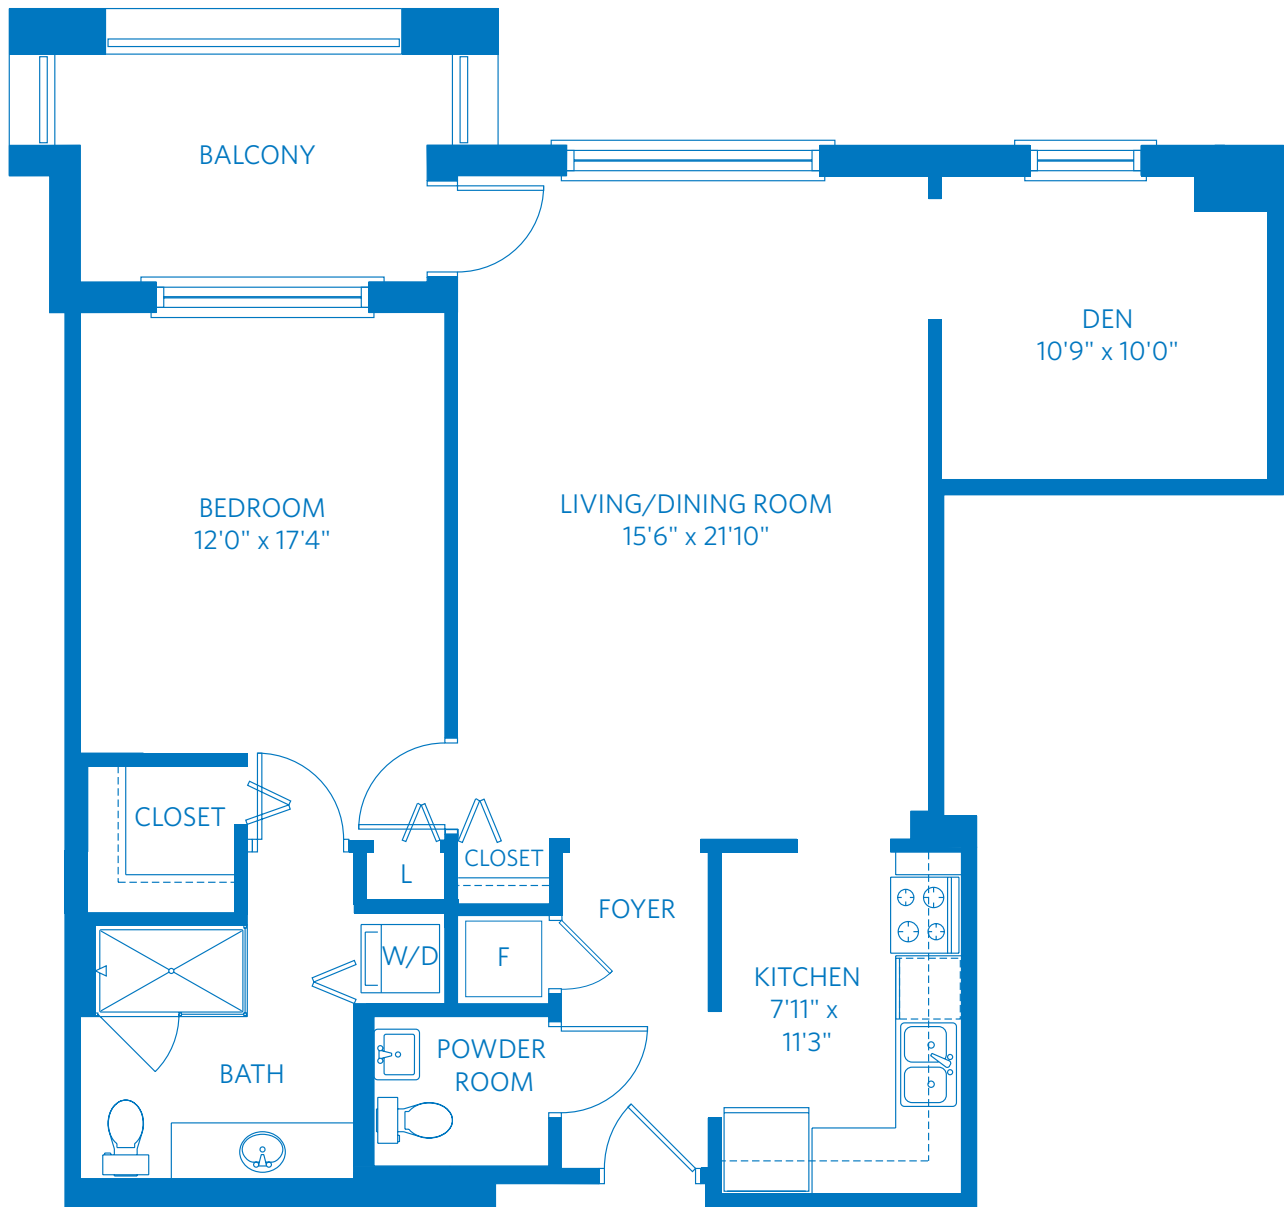

AT HIGHLANDS RANCH

Redefining
SENIOR
LIVING

WINTER PARK

1 Bedroom + Den + 1.5 Bath
1,075 Square Feet

2850 Classic Drive, Highlands Ranch, CO 80126

888.958.8416

Learn more at Denver.ViLiving.com

All plans and dimensions are approximate.
The community reserves the right to make changes.

AT HIGHLANDS RANCH

Redefining
SENIOR
LIVING

WINTER PARK

1 Bedroom + Den + 1.5 Bath
1,075 Square Feet

2850 Classic Drive, Highlands Ranch, CO 80126

888.958.8416

Learn more at Denver.ViLiving.com

Computer renderings only.
Floor plan and renderings subject to change.