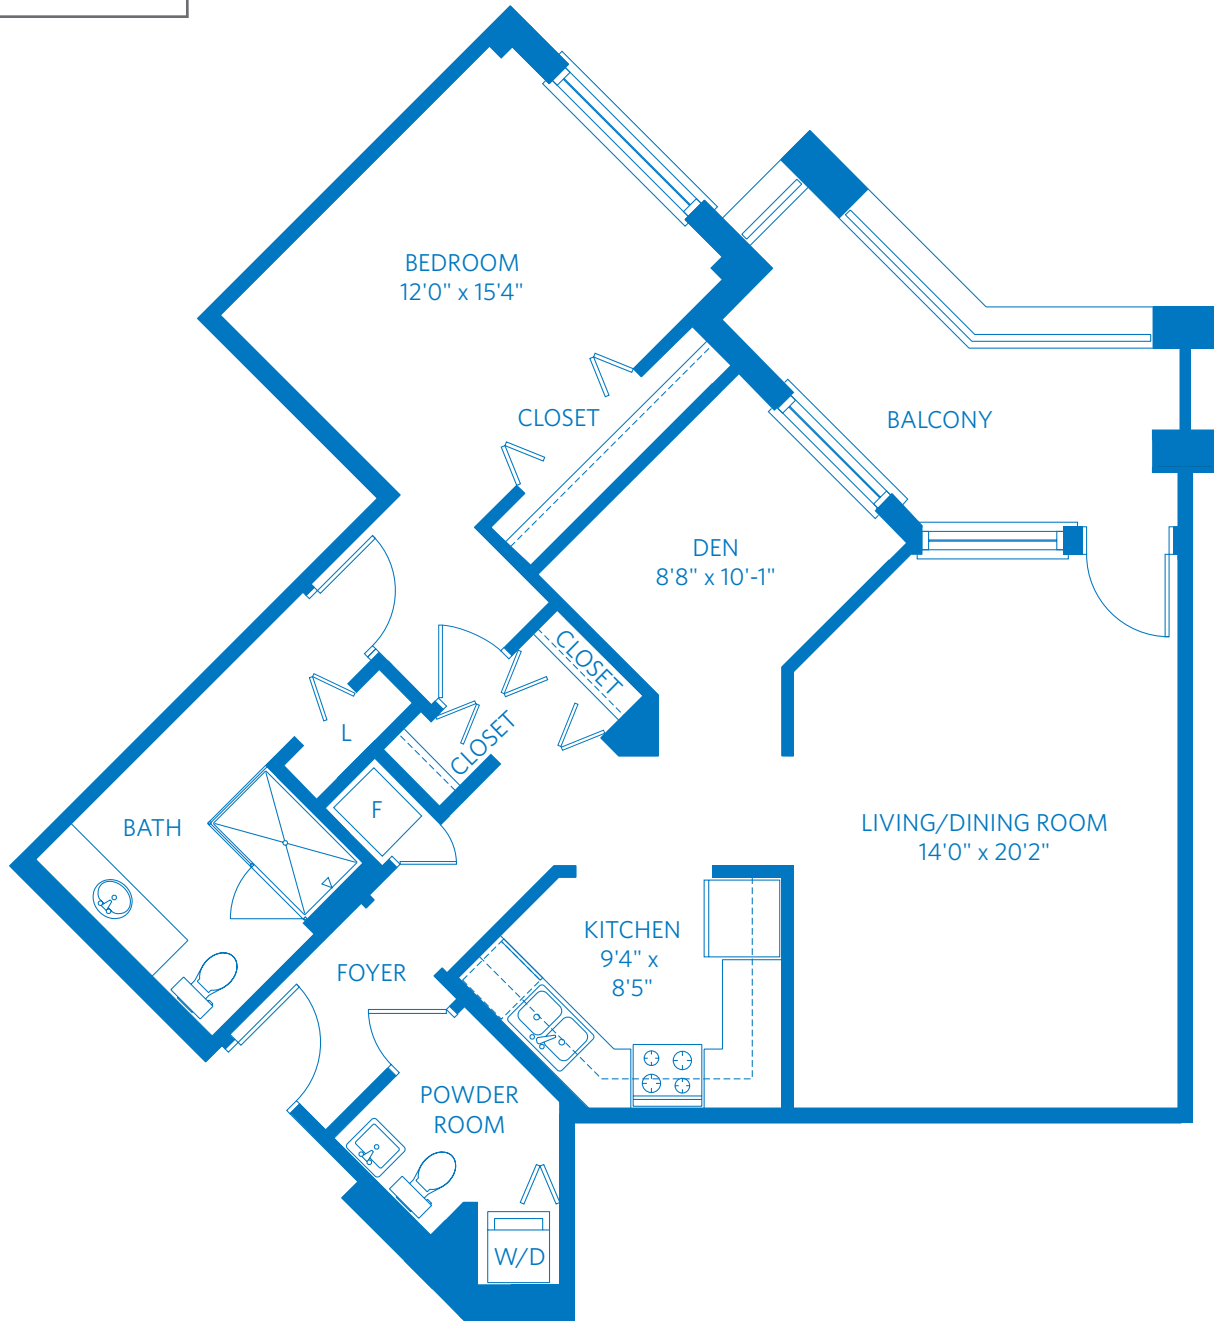

AT HIGHLANDS RANCH

Redefining
SENIOR
LIVING

ELDORA

1 Bedroom + Den + 1.5 Bath
1,095 Square Feet

2850 Classic Drive, Highlands Ranch, CO 80126

888.958.8416

Learn more at Denver.ViLiving.com

All plans and dimensions are approximate.
The community reserves the right to make changes.

AT HIGHLANDS RANCH

Redefining
SENIOR
LIVING

ELDORA

1 Bedroom + Den + 1.5 Bath
1,095 Square Feet

2850 Classic Drive, Highlands Ranch, CO 80126

888.958.8416

Learn more at Denver.ViLiving.com

Computer renderings only.
Floor plan and renderings subject to change.