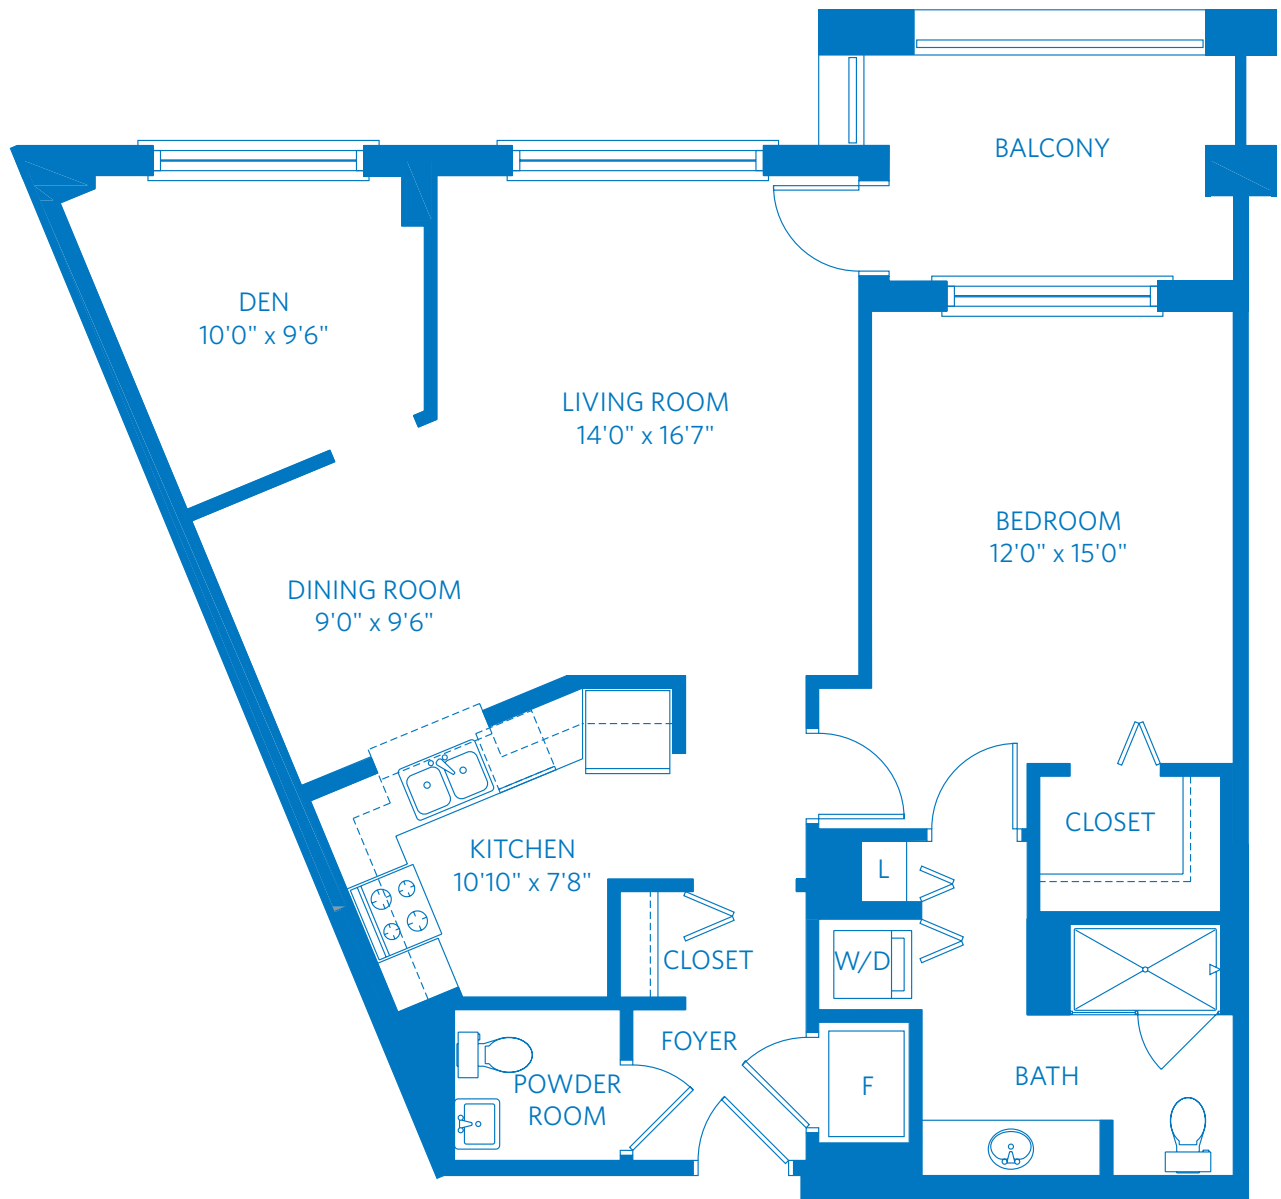

AT HIGHLANDS RANCH

Redefining
SENIOR
LIVING

WOLF CREEK

1 Bedroom + Den + 1.5 Bath
1,104 Square Feet

2850 Classic Drive, Highlands Ranch, CO 80126

888.958.8416

Learn more at [Denver.ViLiving.com](https://denver.viliving.com)

All plans and dimensions are approximate.
The community reserves the right to make changes.

AT HIGHLANDS RANCH

Redefining
SENIOR
LIVING

WOLF CREEK

1 Bedroom + Den + 1.5 Bath
1,104 Square Feet

2850 Classic Drive, Highlands Ranch, CO 80126