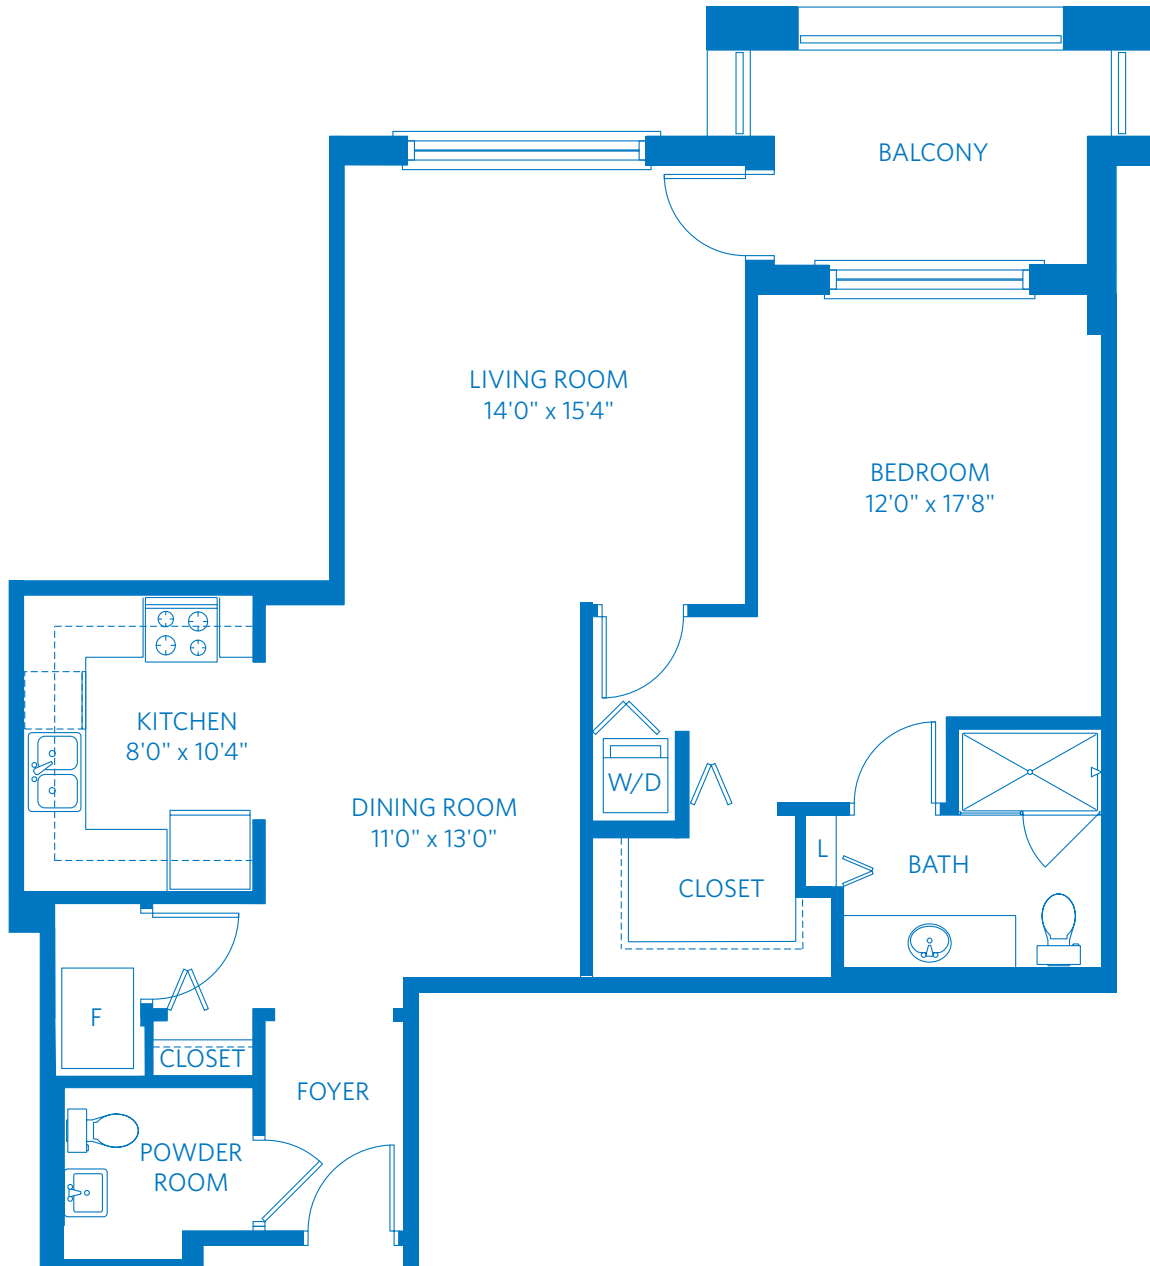

AT HIGHLANDS RANCH

Redefining  
SENIOR  
LIVING

# POWDER HORN

1 Bedroom + 1.5 Bath  
1,015 Square Feet

2850 Classic Drive, Highlands Ranch, CO 80126

888.958.8416

Learn more at [Denver.ViLiving.com](http://Denver.ViLiving.com)

All plans and dimensions are approximate.  
The community reserves the right to make changes.

# POWDER HORN

1 Bedroom + 1.5 Bath  
1,015 Square Feet

2850 Classic Drive, Highlands Ranch, CO 80126

888.958.8416

Learn more at [Denver.ViLiving.com](http://Denver.ViLiving.com)

Computer renderings only.  
Floor plan and renderings subject to change.