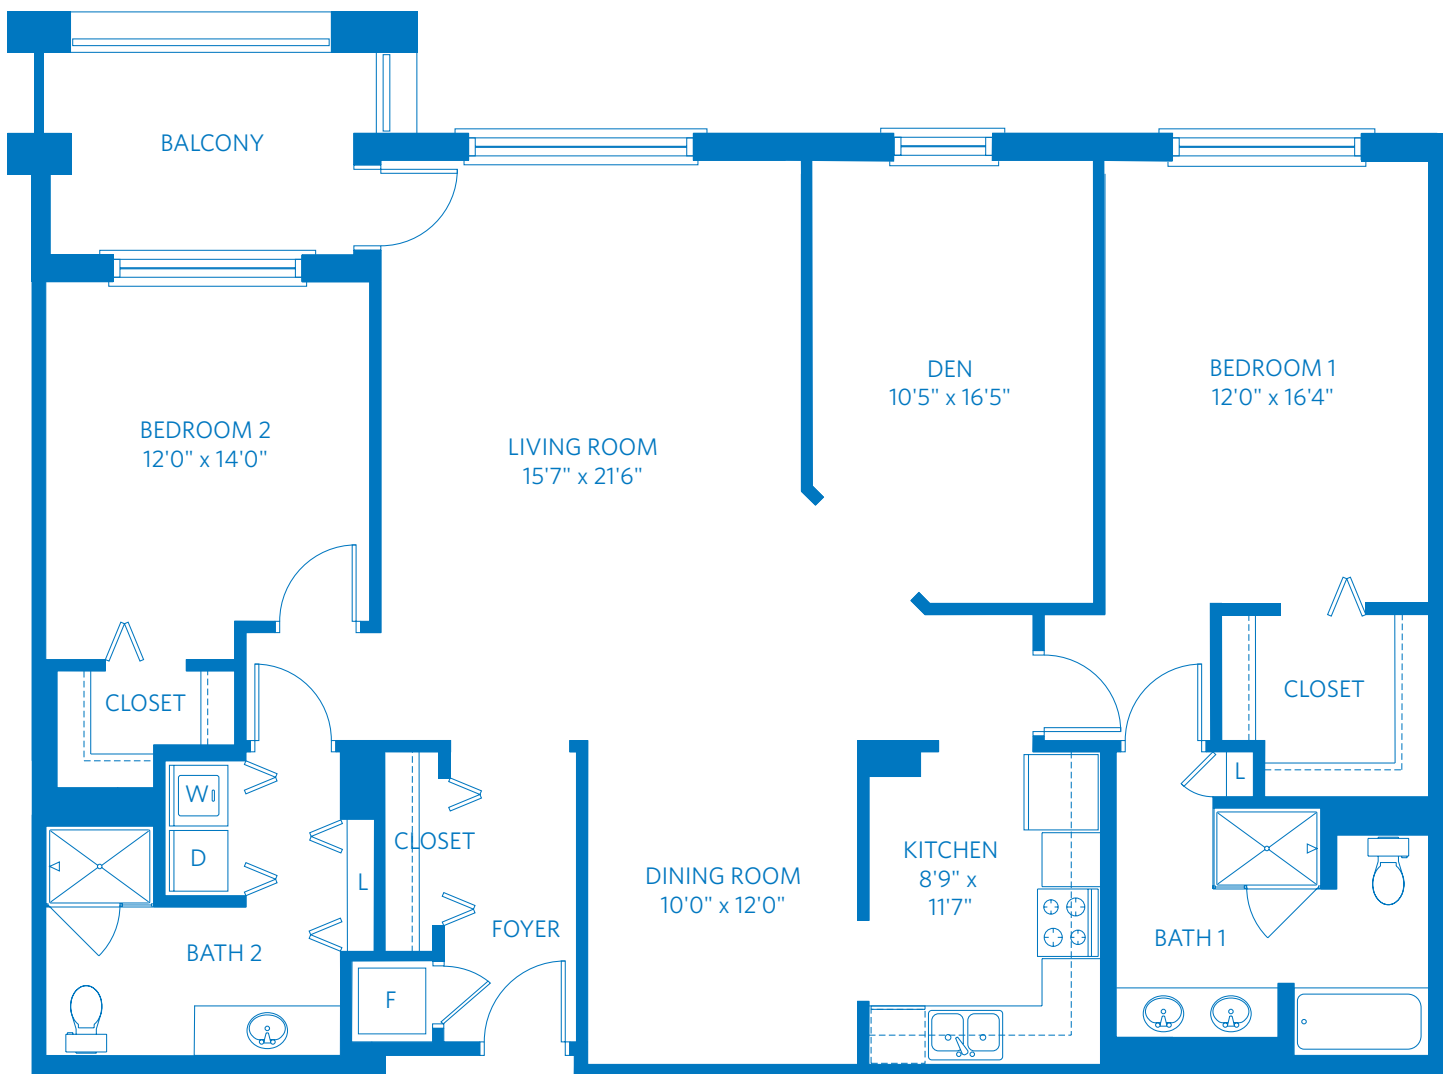

AT HIGHLANDS RANCH

Redefining  
SENIOR  
LIVING

# BEAVER CREEK

2 Bedroom + Den + 2 Bath  
1,753 Square Feet

2850 Classic Drive, Highlands Ranch, CO 80126

888.958.8416

Learn more at [Denver.ViLiving.com](https://denver.viliving.com)

All plans and dimensions are approximate.  
The community reserves the right to make changes.

# BEAVER CREEK

2 Bedroom + Den + 2 Bath  
1,753 Square Feet

2850 Classic Drive, Highlands Ranch, CO 80126  
888.958.8416  
Learn more at [Denver.ViLiving.com](http://Denver.ViLiving.com)

Computer renderings only.  
Floor plan and renderings subject to change.