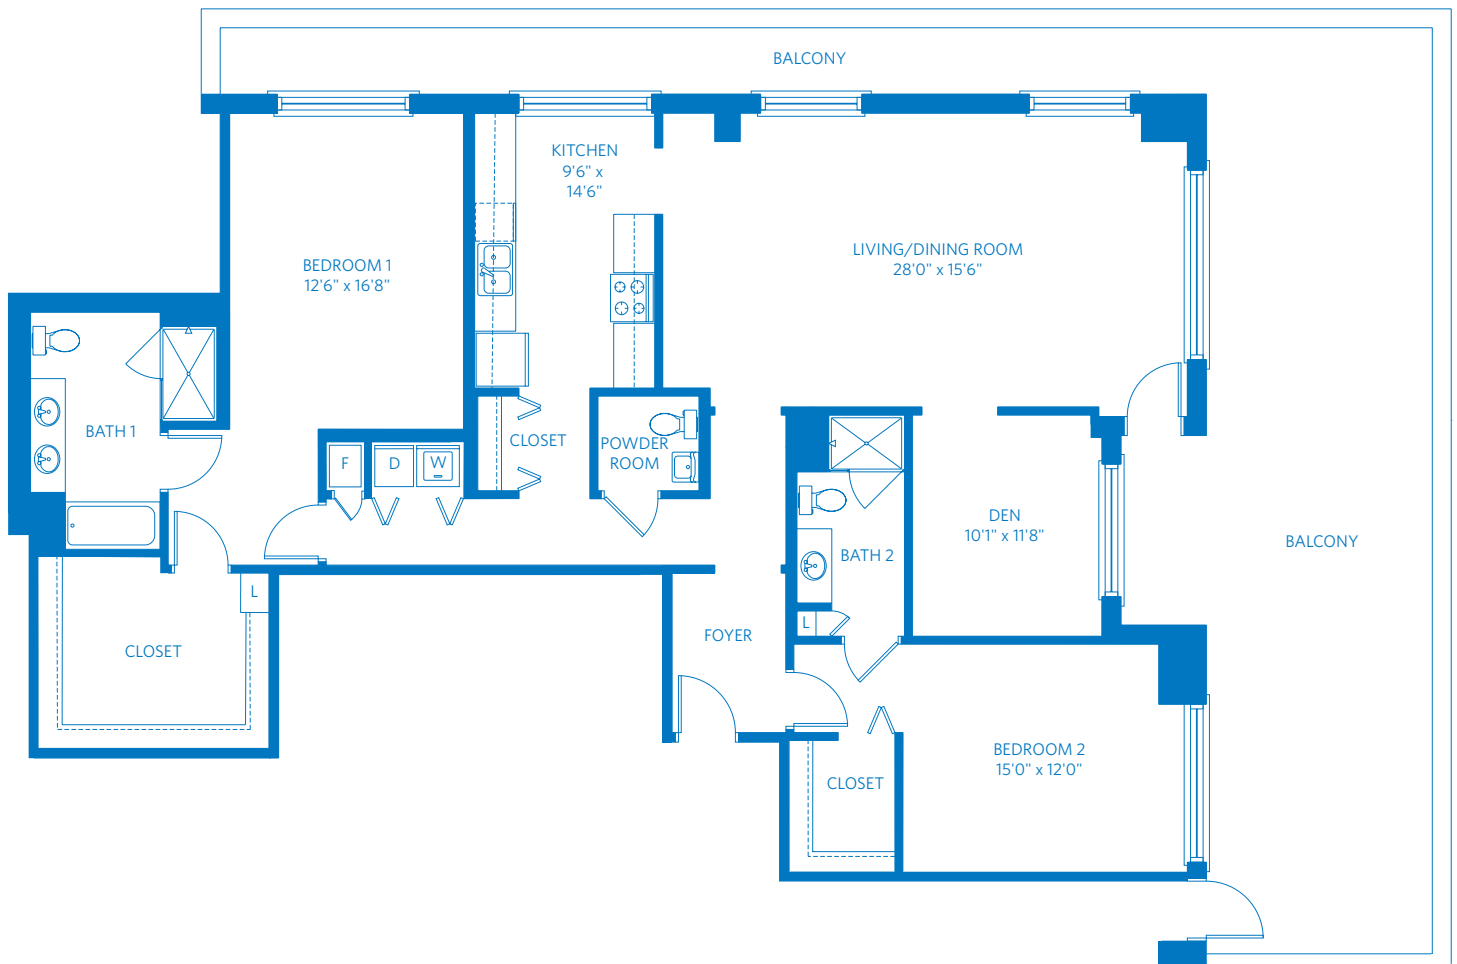

AT HIGHLANDS RANCH

Redefining
SENIOR
LIVING

GRAYS PEAK

2 Bedroom + Den + 2.5 Bath
1,959 Square Feet

2850 Classic Drive, Highlands Ranch, CO 80126
888.958.8416
Learn more at Denver.ViLiving.com

All plans and dimensions are approximate.
The community reserves the right to make changes.

AT HIGHLANDS RANCH

Redefining
SENIOR
LIVING

GRAYS PEAK

2 Bedroom + Den + 2.5 Bath
1,959 Square Feet

2850 Classic Drive, Highlands Ranch, CO 80126

888.958.8416

Learn more at Denver.ViLiving.com

Computer renderings only.
Floor plan and renderings subject to change.