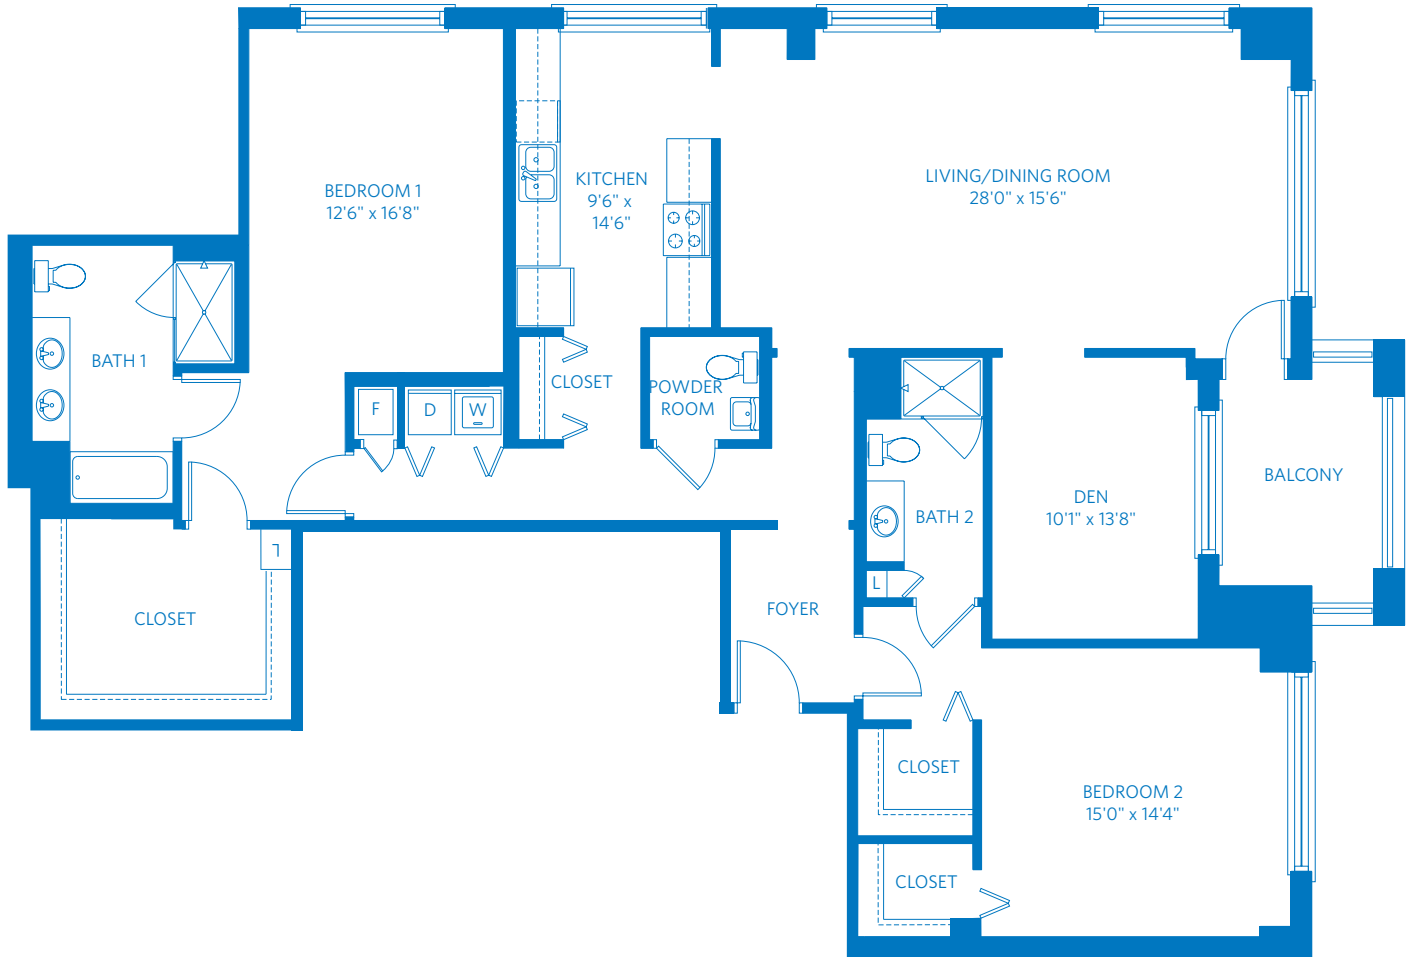

AT HIGHLANDS RANCH

Redefining
SENIOR
LIVING

TORRES PEAK

2 Bedroom + Den + 2.5 Bath
2,073 Square Feet

2850 Classic Drive, Highlands Ranch, CO 80126

888.958.8416

Learn more at Denver.ViLiving.com

All plans and dimensions are approximate.
The community reserves the right to make changes.

AT HIGHLANDS RANCH

Redefining
SENIOR
LIVING

TORRES PEAK

2 Bedroom + Den + 2.5 Bath
2,073 Square Feet

2850 Classic Drive, Highlands Ranch, CO 80126

888.958.8416

Learn more at Denver.ViLiving.com

Computer renderings only.
Floor plan and renderings subject to change.