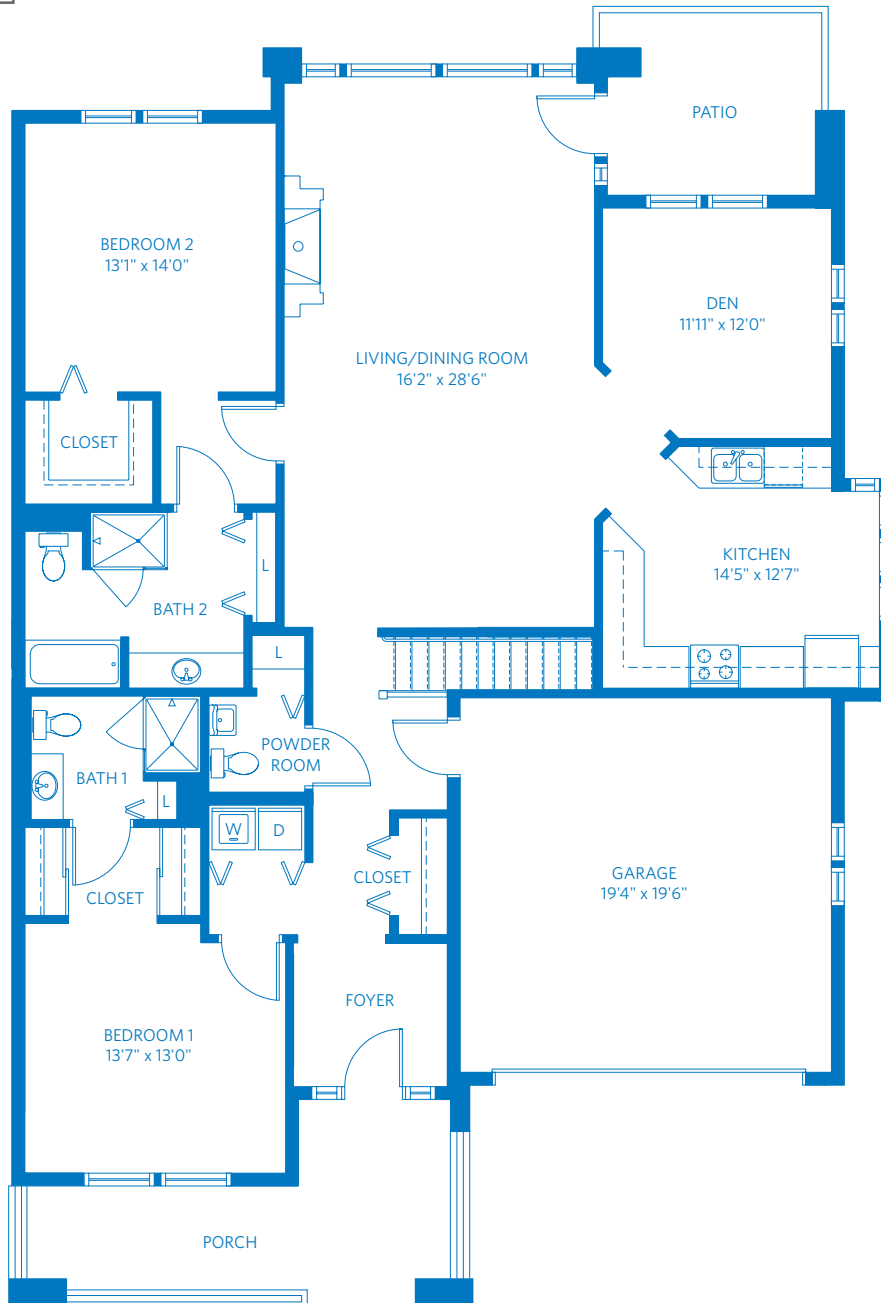

AT HIGHLANDS RANCH

Redefining
SENIOR
LIVING

ASPEN

2 Bedroom + Den + 2.5 Bath
1,893 Square Feet

2850 Classic Drive, Highlands Ranch, CO 80126
888.958.8416
Learn more at Denver.ViLiving.com

All plans and dimensions are approximate.
The community reserves the right to make changes.

AT HIGHLANDS RANCH

Redefining
SENIOR
LIVING

ASPEN

2 Bedroom + Den + 2.5 Bath
1,893 Square Feet

2850 Classic Drive, Highlands Ranch, CO 80126

888.958.8416

Learn more at Denver.ViLiving.com

Computer renderings only.
Floor plan and renderings subject to change.