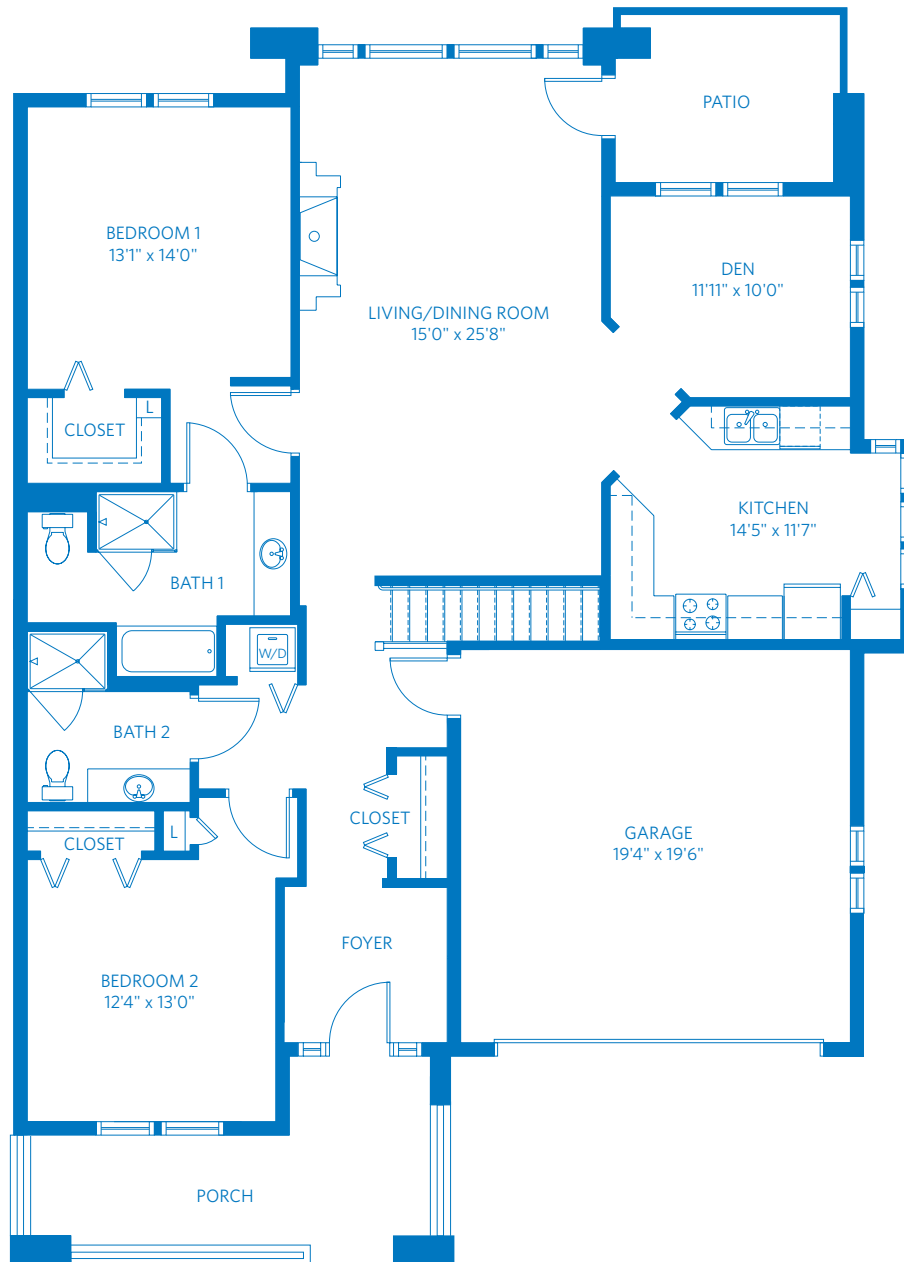

AT HIGHLANDS RANCH

Redefining
SENIOR
LIVING

GLENWOOD

2 Bedroom + Den + 2 Bath
1,666 Square Feet

2850 Classic Drive, Highlands Ranch, CO 80126

888.958.8416

Learn more at Denver.ViLiving.com

All plans and dimensions are approximate.
The community reserves the right to make changes.

AT HIGHLANDS RANCH

Redefining
SENIOR
LIVING

GLENWOOD

2 Bedroom + Den + 2 Bath
1,666 Square Feet

2850 Classic Drive, Highlands Ranch, CO 80126

888.958.8416

Learn more at Denver.ViLiving.com

Computer renderings only.
Floor plan and renderings subject to change.