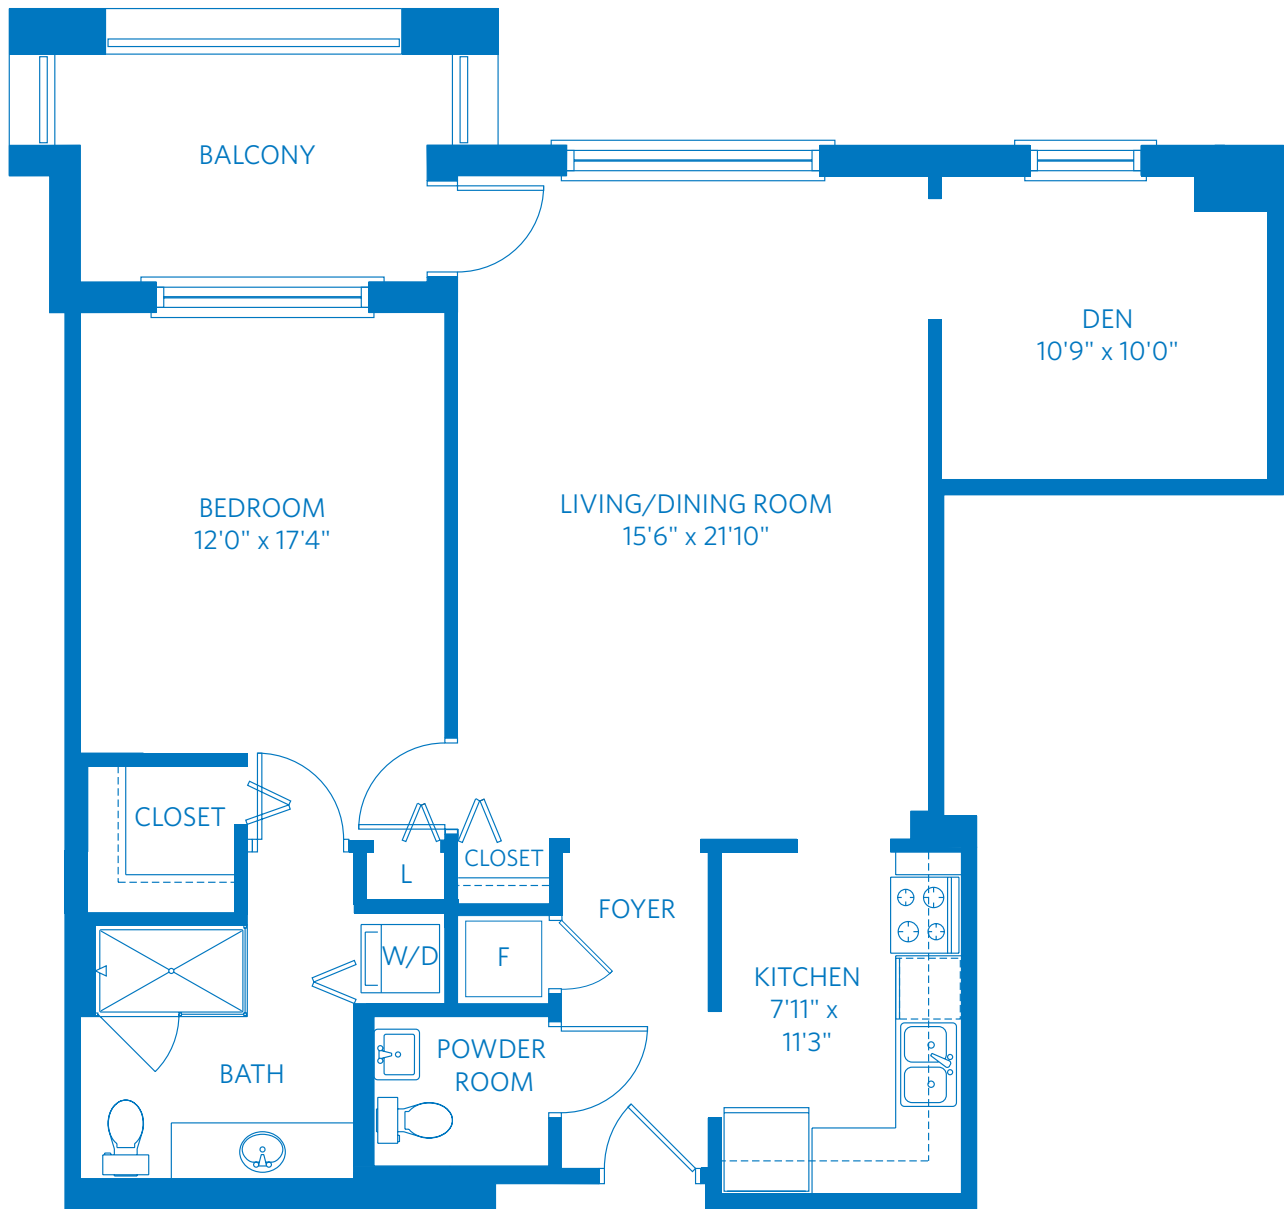

AT HIGHLANDS RANCH

Redefining  
SENIOR  
LIVING

# WINTER PARK

1 Bedroom + Den + 1.5 Bath  
1,075 Square Feet

2850 Classic Drive, Highlands Ranch, CO 80126  
888.958.8416  
Learn more at [Denver.ViLiving.com](http://Denver.ViLiving.com)

All plans and dimensions are approximate.  
The community reserves the right to make changes.

# WINTER PARK

1 Bedroom + Den + 1.5 Bath  
1,075 Square Feet

2850 Classic Drive, Highlands Ranch, CO 80126

888.958.8416

Learn more at [Denver.ViLiving.com](http://Denver.ViLiving.com)

Computer renderings only.  
Floor plan and renderings subject to change.