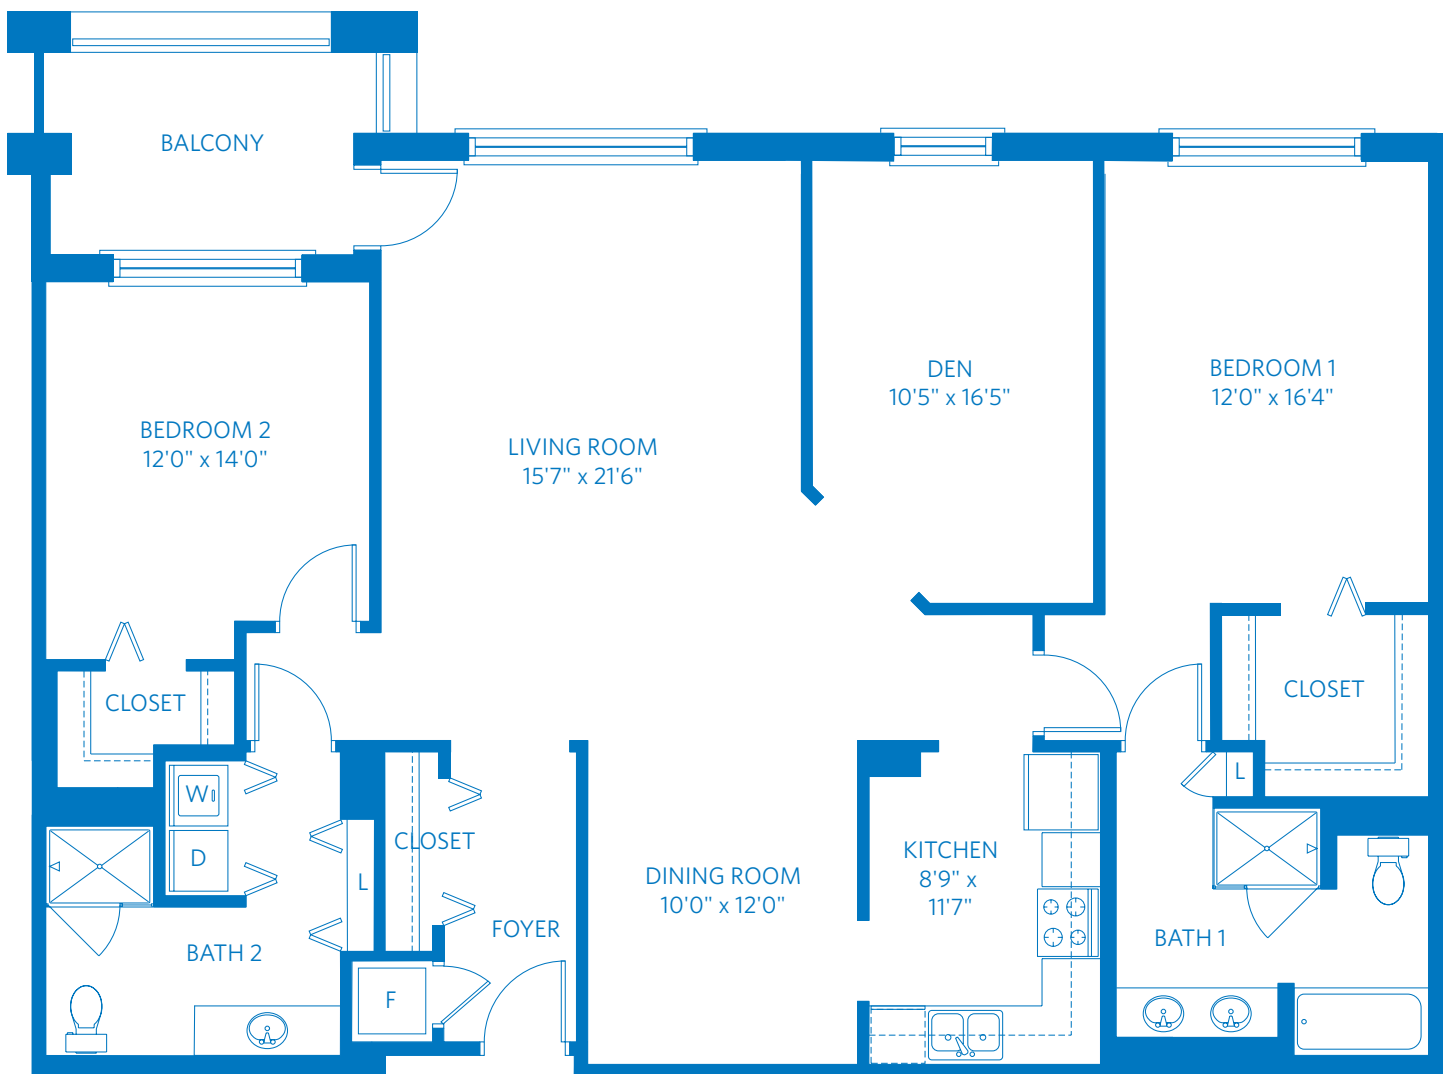

AT HIGHLANDS RANCH

Redefining
SENIOR
LIVING

BEAVER CREEK

2 Bedroom + Den + 2 Bath
1,753 Square Feet

2850 Classic Drive, Highlands Ranch, CO 80126

888.958.8416

Learn more at Denver.ViLiving.com

All plans and dimensions are approximate.
The community reserves the right to make changes.

AT HIGHLANDS RANCH

Redefining
**SENIOR
LIVING**

BEAVER CREEK

2 Bedroom + Den + 2 Bath
1,753 Square Feet

2850 Classic Drive, Highlands Ranch, CO 80126

888.958.8416

Learn more at Denver.ViLiving.com

Computer renderings only.
Floor plan and renderings subject to change.