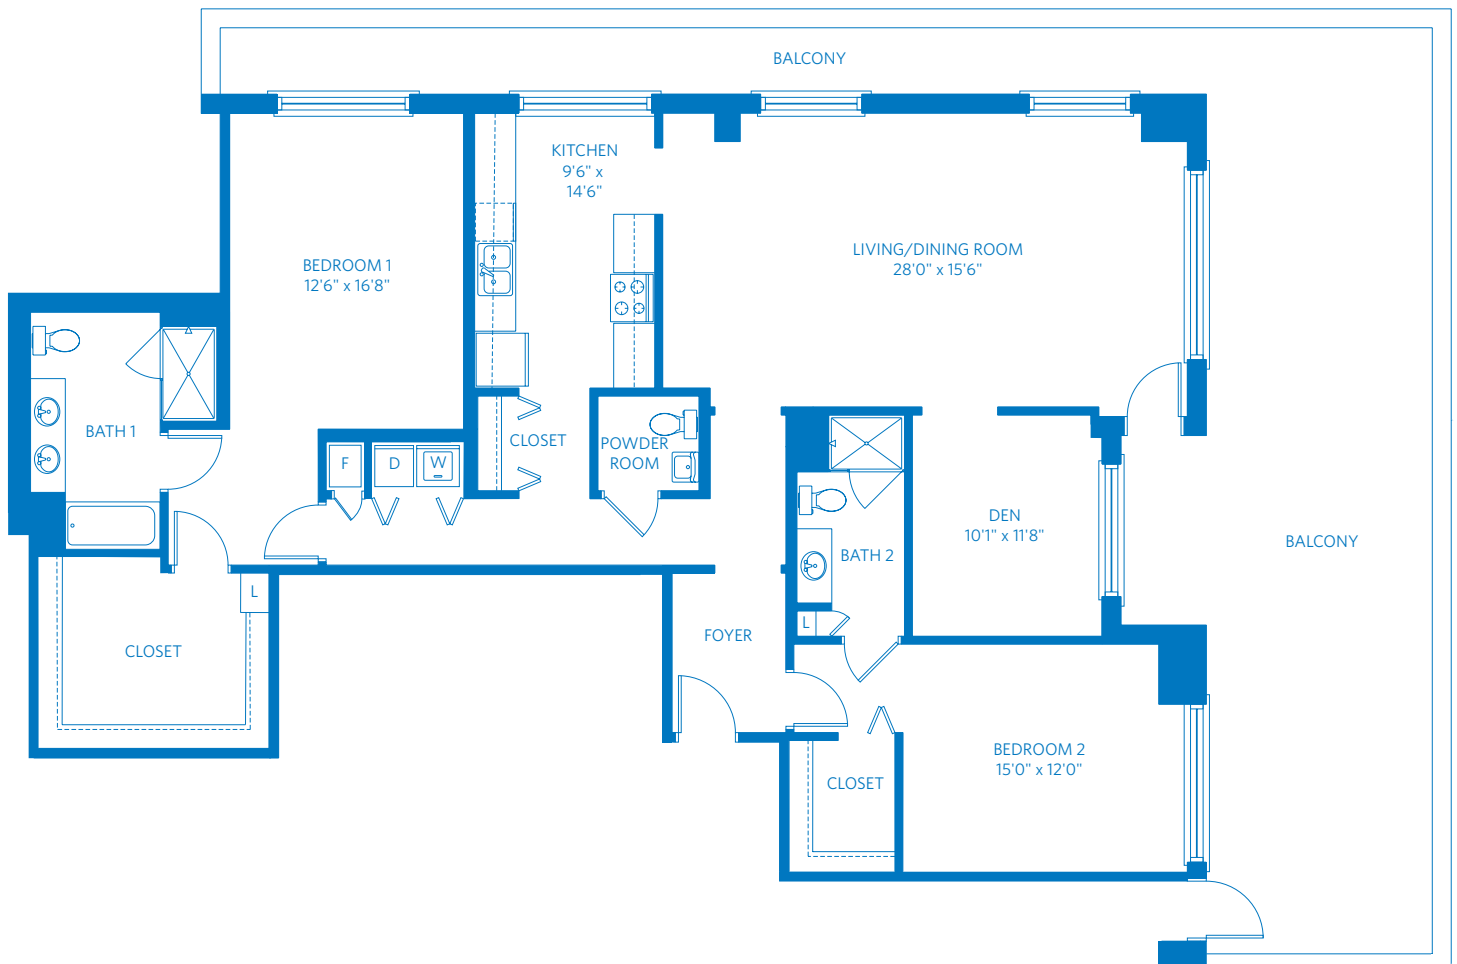

AT HIGHLANDS RANCH

Redefining
SENIOR
LIVING

GRAYS PEAK

2 Bedroom + Den + 2.5 Bath
1,959 Square Feet

2850 Classic Drive, Highlands Ranch, CO 80126

888.958.8416

Learn more at Denver.ViLiving.com

All plans and dimensions are approximate.
The community reserves the right to make changes.

AT HIGHLANDS RANCH

Redefining
SENIOR
LIVING

GRAYS PEAK

2 Bedroom + Den + 2.5 Bath
1,959 Square Feet

2850 Classic Drive, Highlands Ranch, CO 80126

888.958.8416

Learn more at Denver.ViLiving.com

Computer renderings only.
Floor plan and renderings subject to change.