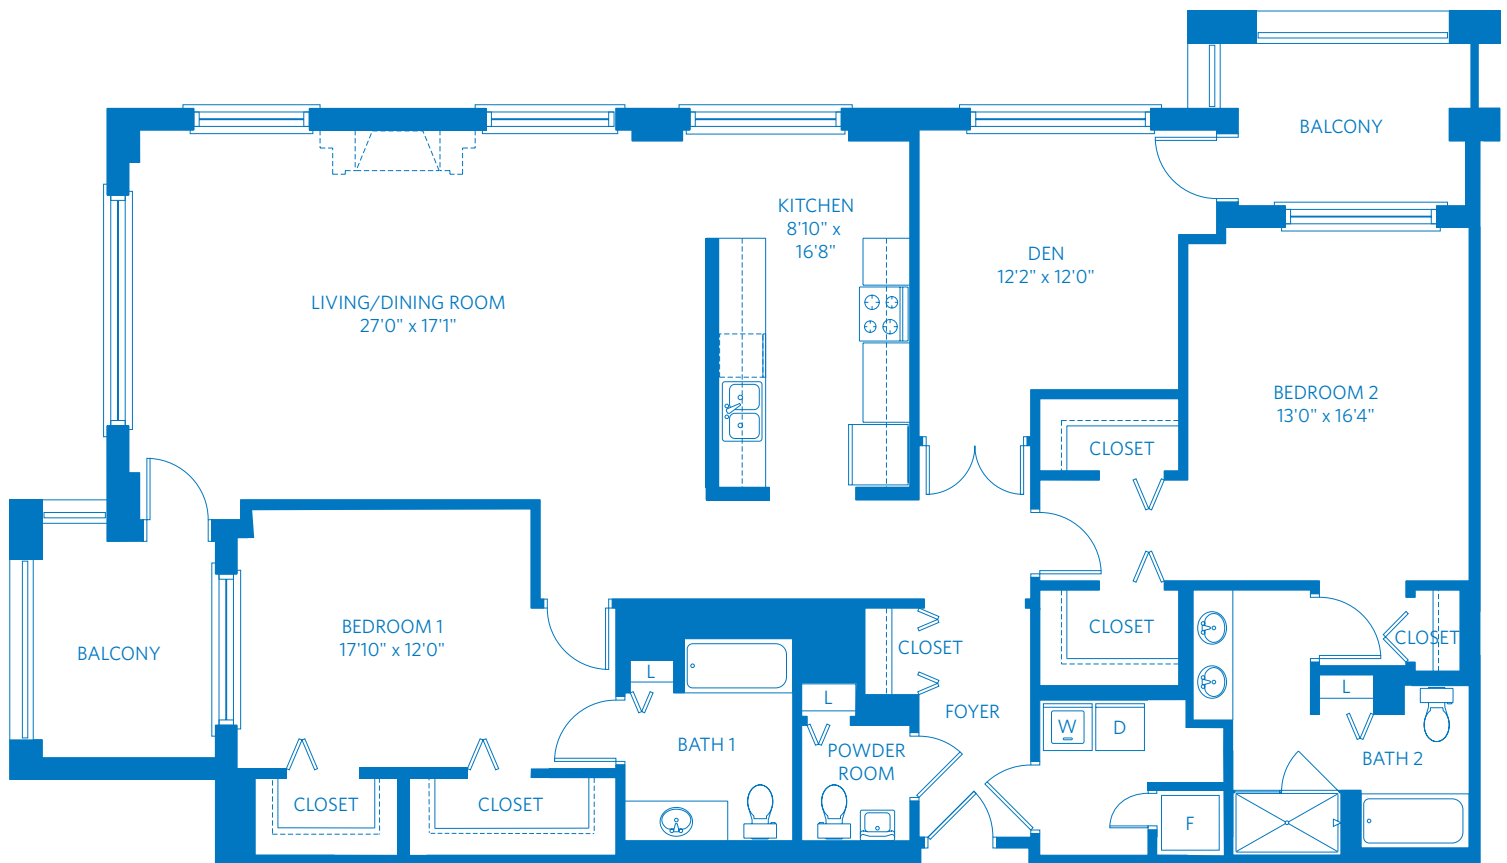

AT HIGHLANDS RANCH

Redefining  
SENIOR  
LIVING

# LONGS PEAK

2 Bedroom + Den + 2.5 Bath  
2,083 Square Feet

2850 Classic Drive, Highlands Ranch, CO 80126  
888.958.8416  
Learn more at [Denver.ViLiving.com](http://Denver.ViLiving.com)

All plans and dimensions are approximate.  
The community reserves the right to make changes.

# LONGS PEAK

2 Bedroom + Den + 2.5 Bath  
2,083 Square Feet

2850 Classic Drive, Highlands Ranch, CO 80126

888.958.8416

Learn more at [Denver.ViLiving.com](http://Denver.ViLiving.com)

Computer renderings only.  
Floor plan and renderings subject to change.