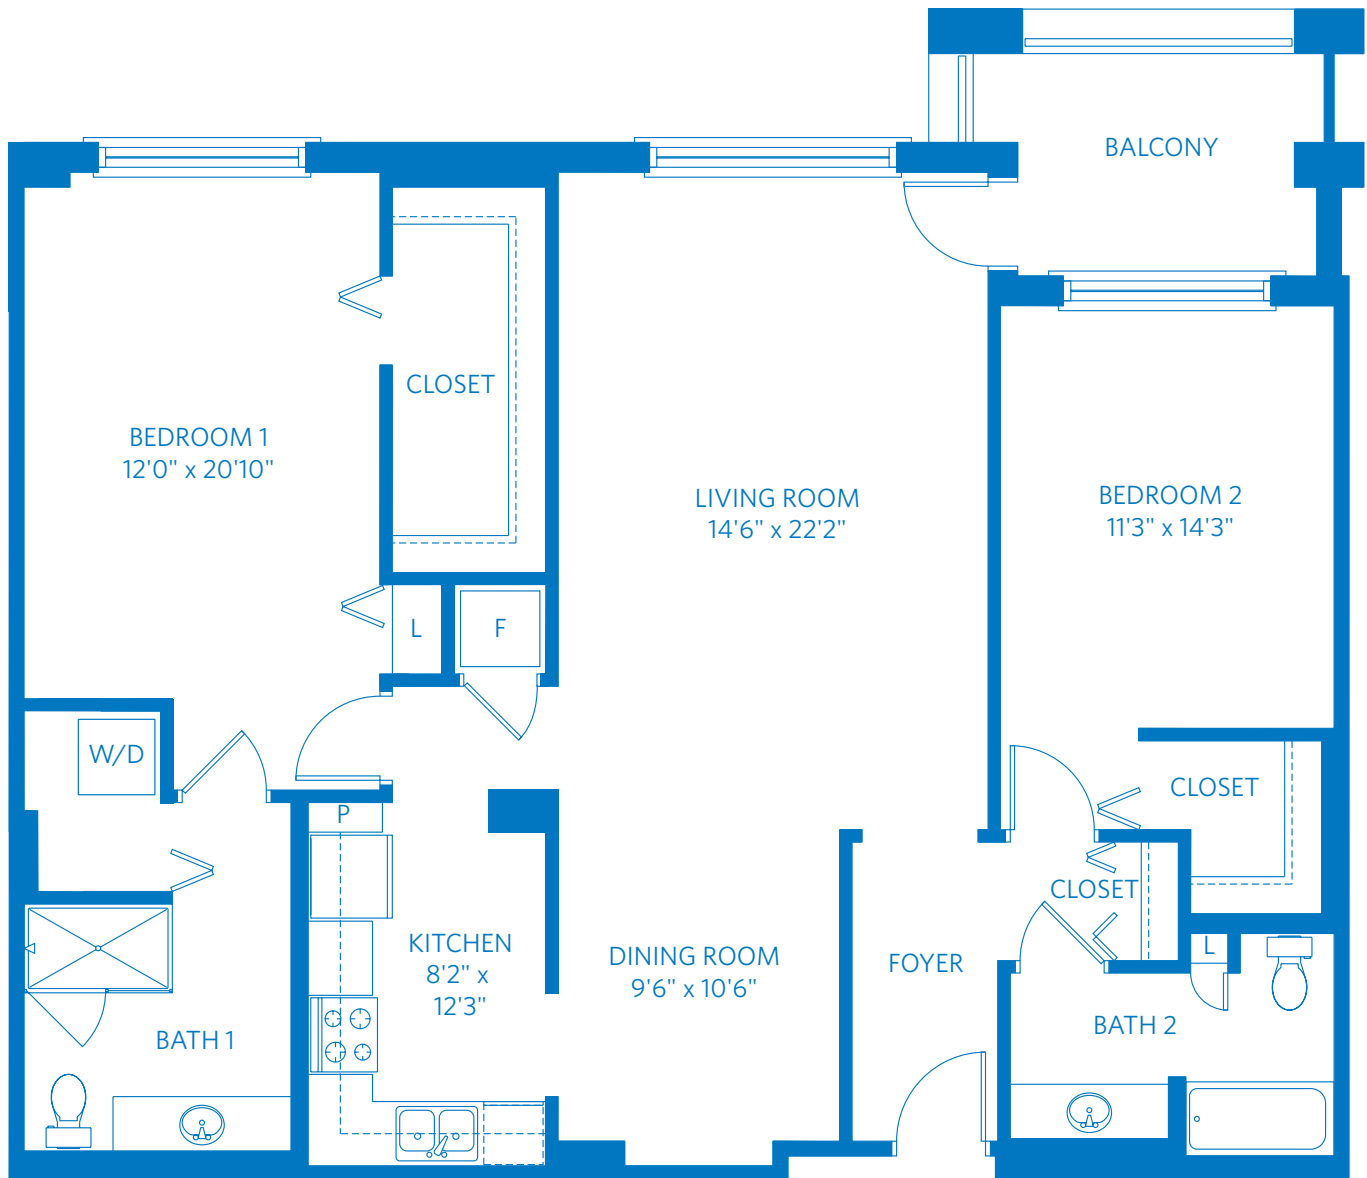

AT HIGHLANDS RANCH

Redefining
SENIOR
LIVING

TELLURIDE

2 Bedroom + 2 Bath
1,508 Square Feet

2850 Classic Drive, Highlands Ranch, CO 80126

888.958.8416

Learn more at Denver.ViLiving.com

All plans and dimensions are approximate.
The community reserves the right to make changes.

AT HIGHLANDS RANCH

Redefining
SENIOR
LIVING

TELLURIDE

2 Bedroom + 2 Bath
1,508 Square Feet

2850 Classic Drive, Highlands Ranch, CO 80126

888.958.8416

Learn more at Denver.ViLiving.com

Computer renderings only.
Floor plan and renderings subject to change.