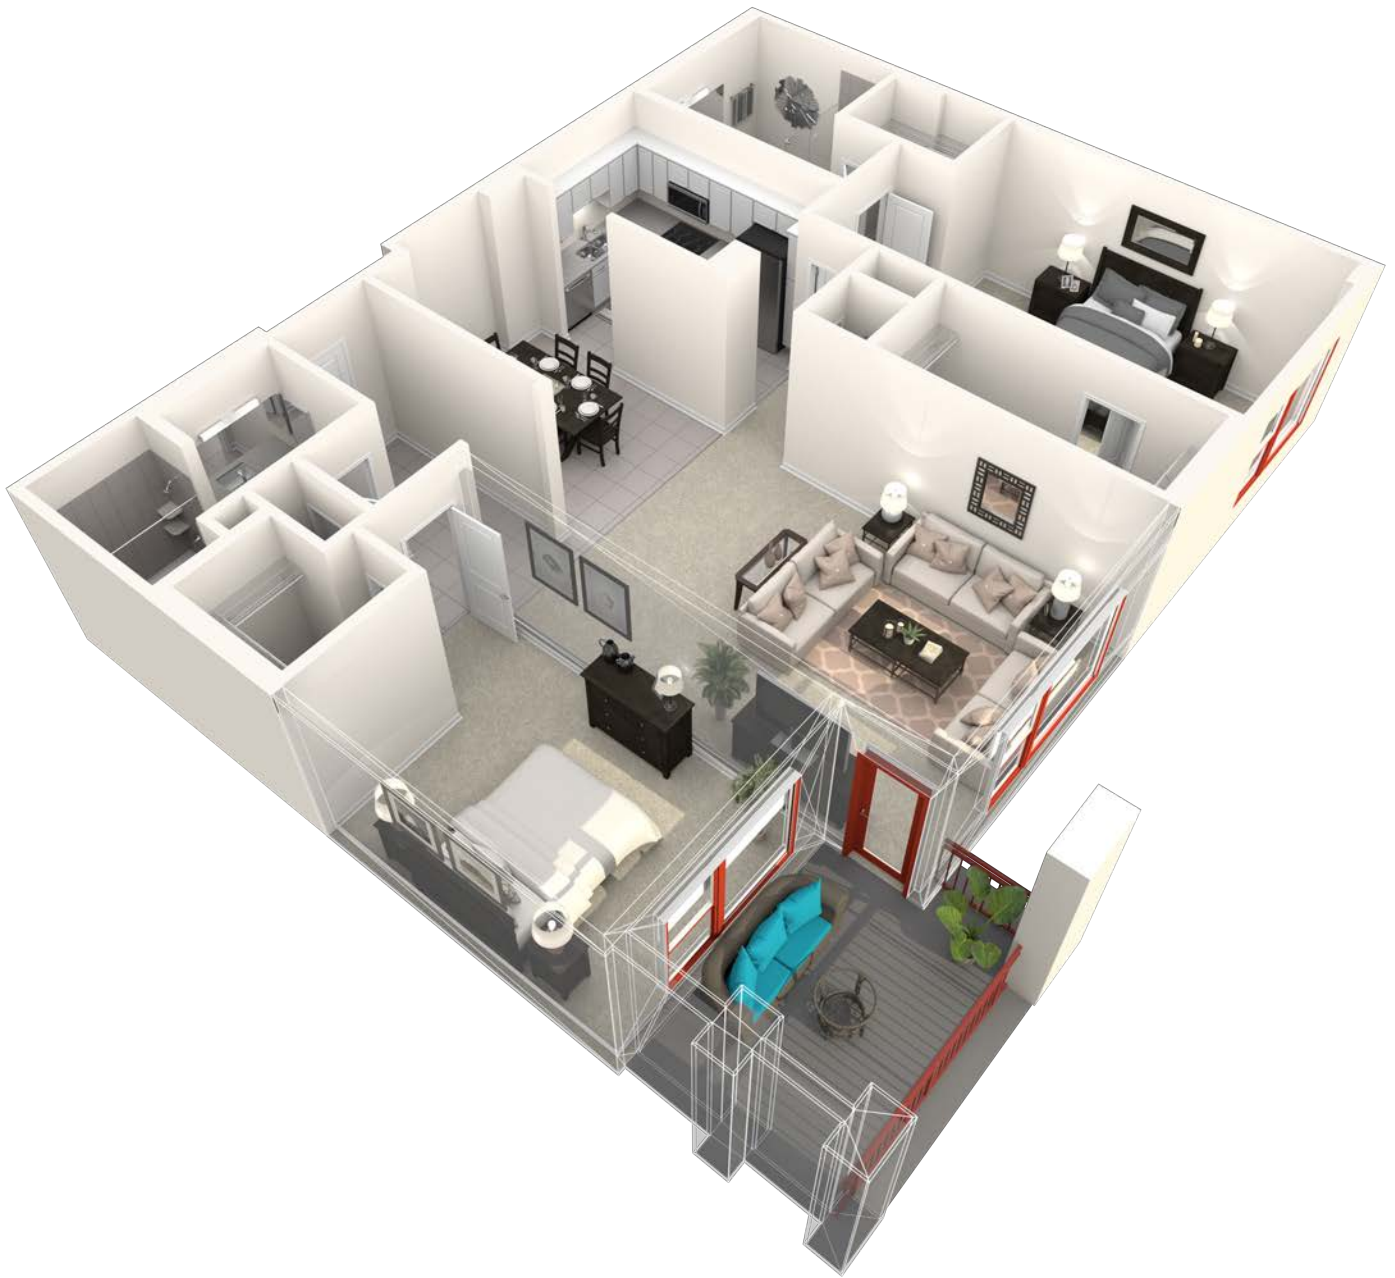

AT HIGHLANDS RANCH

Redefining
SENIOR
LIVING

TELLURIDE

2 Bedroom + 2 Bath
1,508 Square Feet

2850 Classic Drive, Highlands Ranch, CO 80126

888.958.8416

Learn more at Denver.ViLiving.com

All plans and dimensions are approximate.
The community reserves the right to make changes.

AT HIGHLANDS RANCH

Redefining
SENIOR
LIVING

TELLURIDE

2 Bedroom + 2 Bath
1,508 Square Feet

2850 Classic Drive, Highlands Ranch, CO 80126

888.958.8416

Learn more at Denver.ViLiving.com

Computer renderings only.
Floor plan and renderings subject to change.