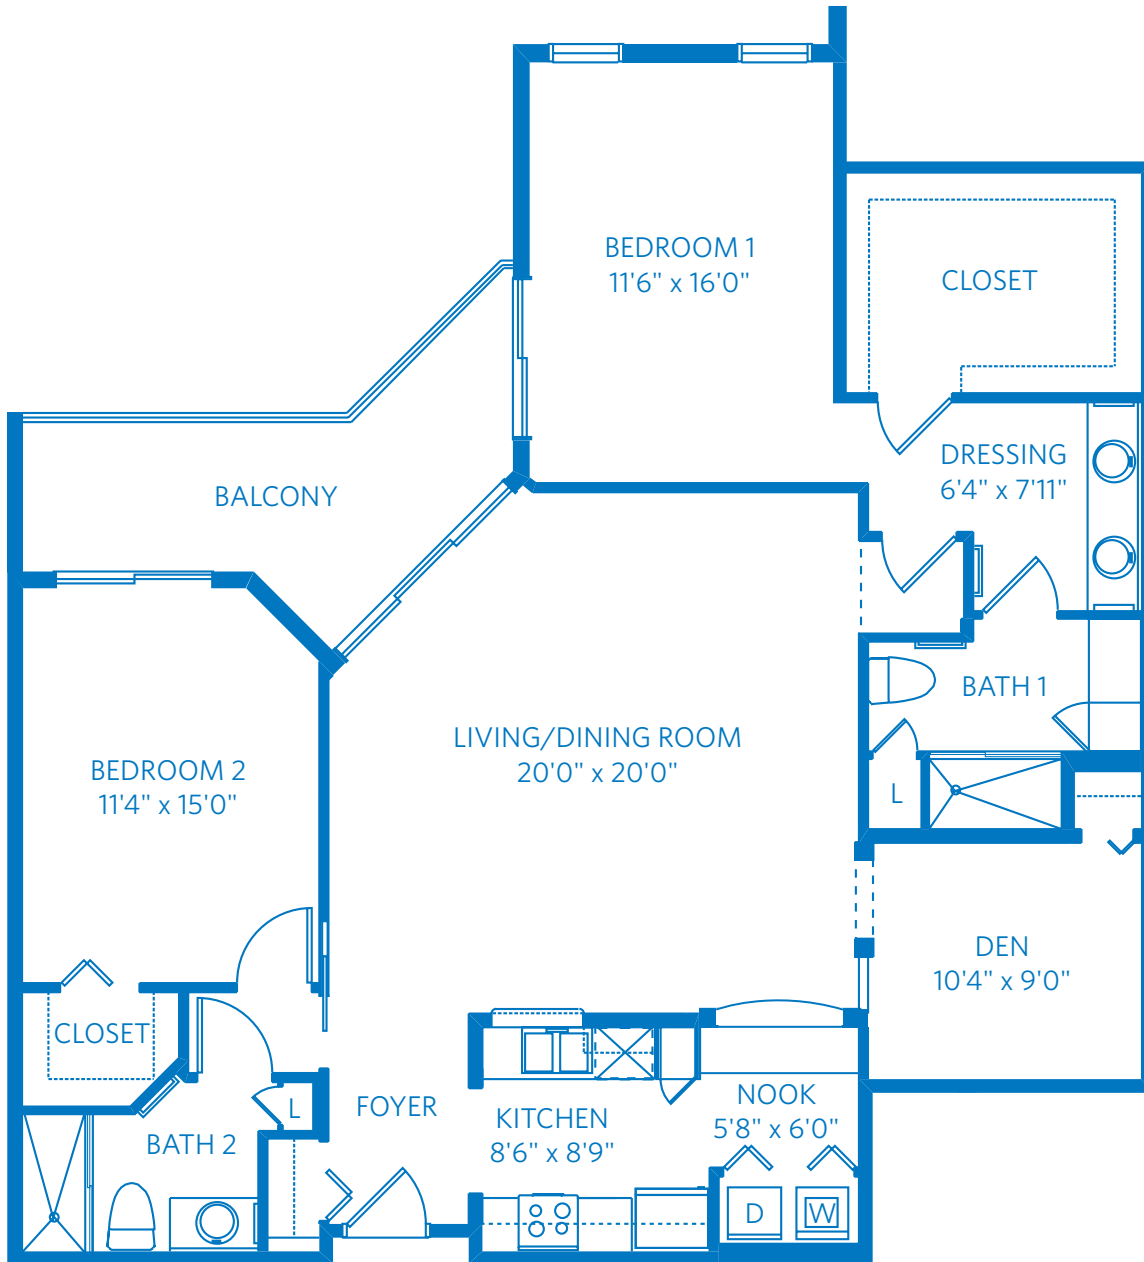

AT LAKESIDE VILLAGE

Redefining
SENIOR
LIVING

ALEXANDER

2 Bedroom + Den + 2 Bath
1,497 Square Feet

2792 Donnelly Drive, Lantana, FL 33462

888.965.5011

Learn more at Lantana.ViLiving.com

Computer renderings only.
Floor plan and renderings subject to change.

AT LAKESIDE VILLAGE

Redefining
SENIOR
LIVING

ALEXANDER

2 Bedroom + Den + 2 Bath
1,497 Square Feet

2792 Donnelly Drive, Lantana, FL 33462

888.965.5011

Learn more at Lantana.ViLiving.com

All plans and dimensions are approximate.
The community reserves the right to make changes.