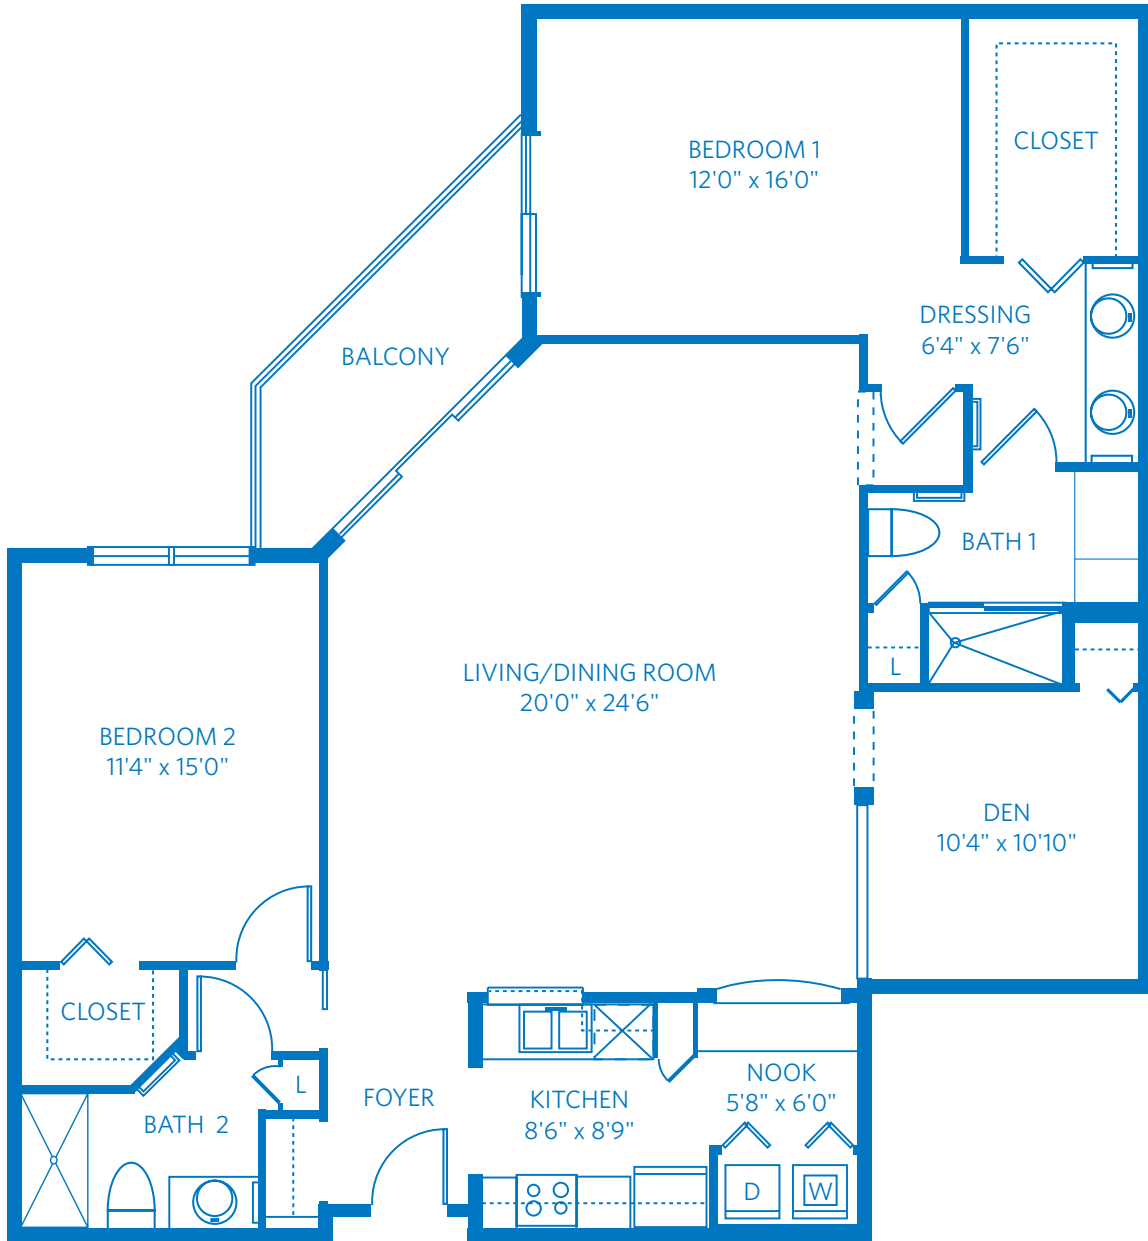

AT LAKESIDE VILLAGE

Redefining
SENIOR
LIVING

ROYAL

2 Bedroom + Den + 2 Bath
1,549 Square Feet

2792 Donnelly Drive, Lantana, FL 33462

888.965.5011

Learn more at Lantana.ViLiving.com

All plans and dimensions are approximate.
The community reserves the right to make changes.

AT LAKESIDE VILLAGE

Redefining
SENIOR
LIVING

ROYAL

2 Bedroom + Den + 2 Bath
1,549 Square Feet

2792 Donnelly Drive, Lantana, FL 33462

888.965.5011

Learn more at Lantana.ViLiving.com

Computer renderings only.
Floor plan and renderings subject to change.