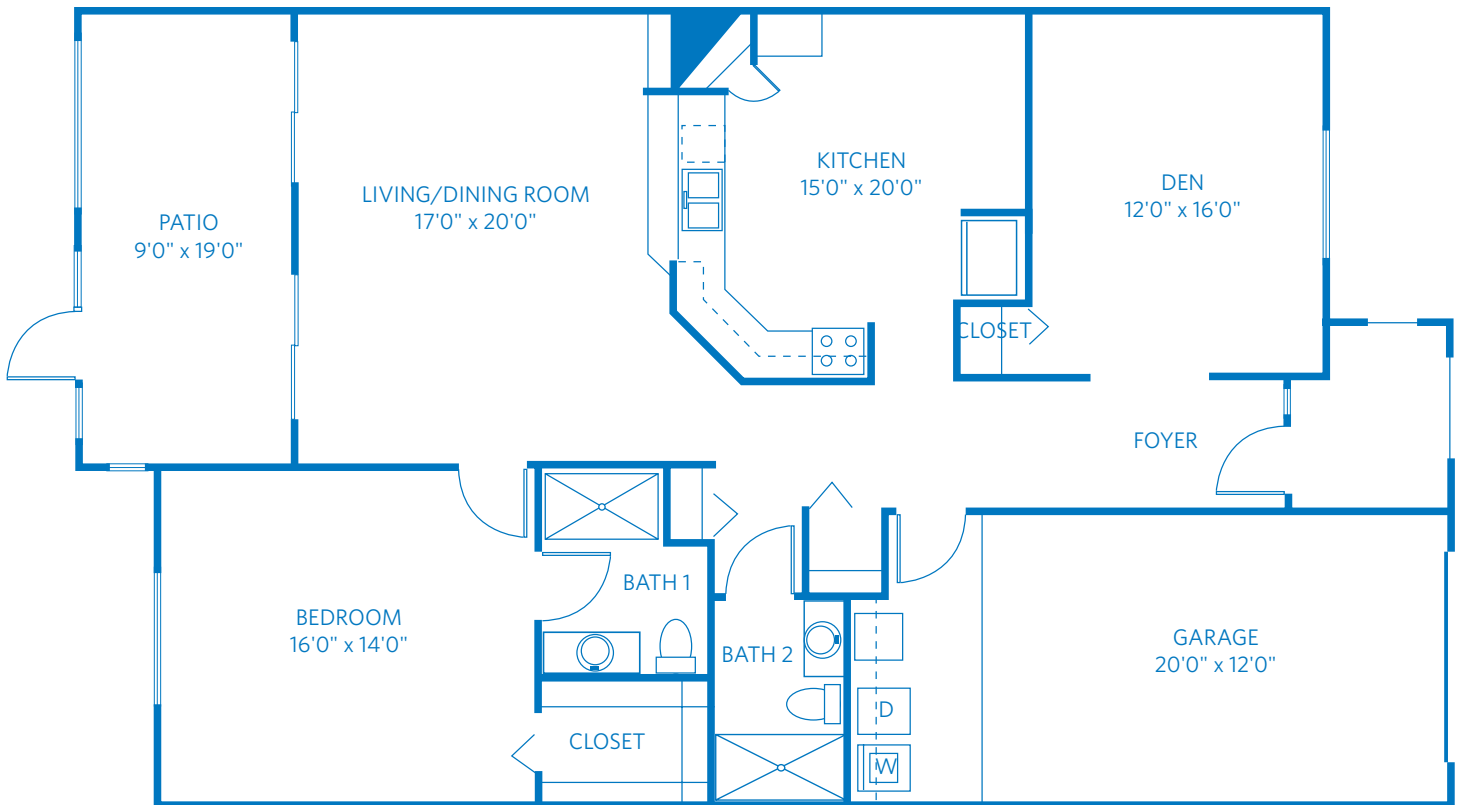

# OSPREY

1 Bedroom + Den + 2 Bath  
1,591 Square Feet

2792 Donnelly Drive, Lantana, FL 33462

888.965.5011

Learn more at [Lantana.ViLiving.com](http://Lantana.ViLiving.com)

All plans and dimensions are approximate.  
The community reserves the right to make changes.

AT LAKESIDE VILLAGE

Redefining  
SENIOR  
LIVING

# OSPREY

1 Bedroom + Den + 2 Bath  
1,591 Square Feet

2792 Donnelly Drive, Lantana, FL 33462

888.965.5011

Learn more at [Lantana.ViLiving.com](http://Lantana.ViLiving.com)

Computer renderings only.  
Floor plan and renderings subject to change.