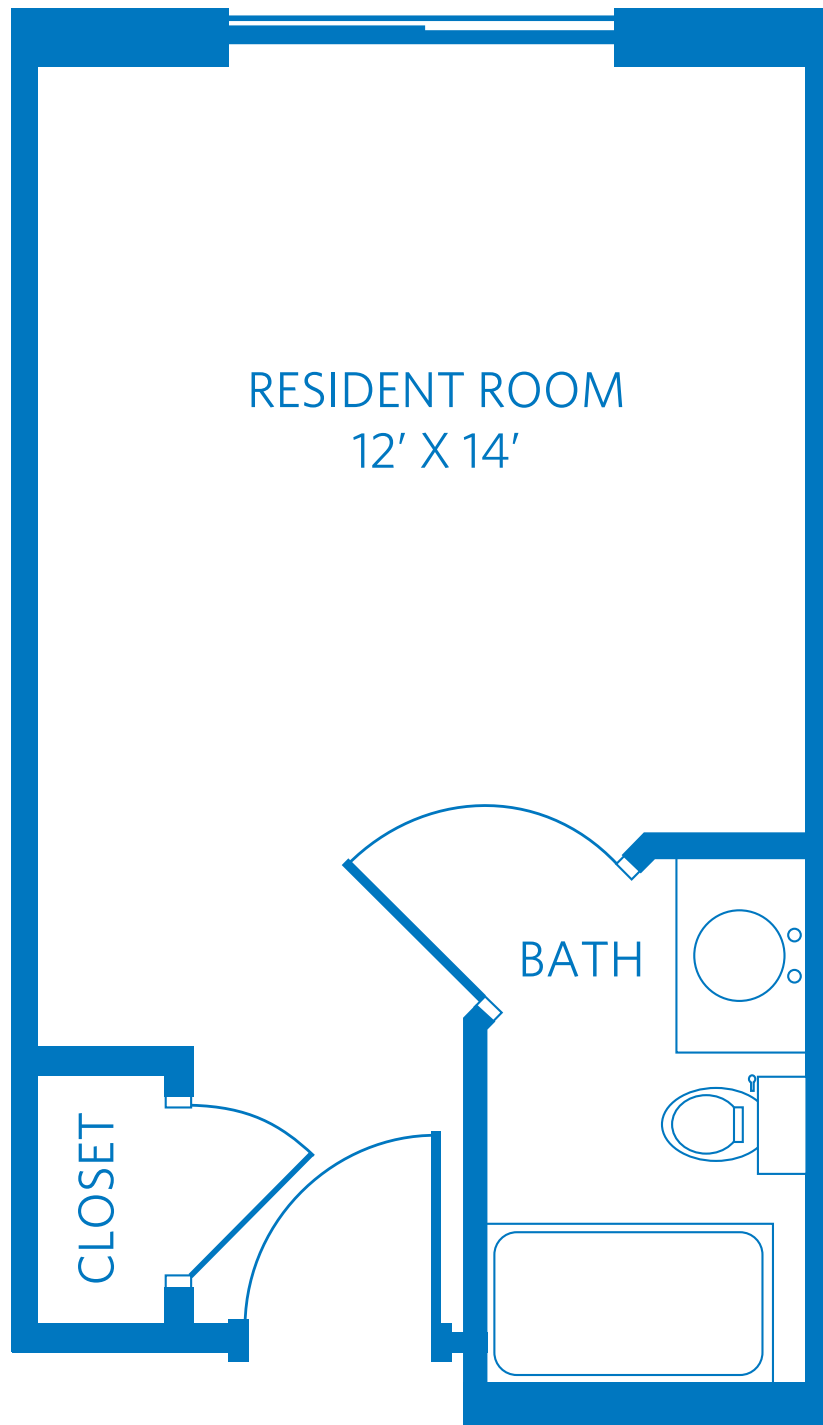

MEMORY SUPPORT

240 SQUARE FEET

All plans and dimensions are approximate.
The community reserves the right to make changes.

2792 Donnelly Drive
Lantana, FL 33462
561.434.5333
ViLiving.com

Redefining
SENIOR
LIVING