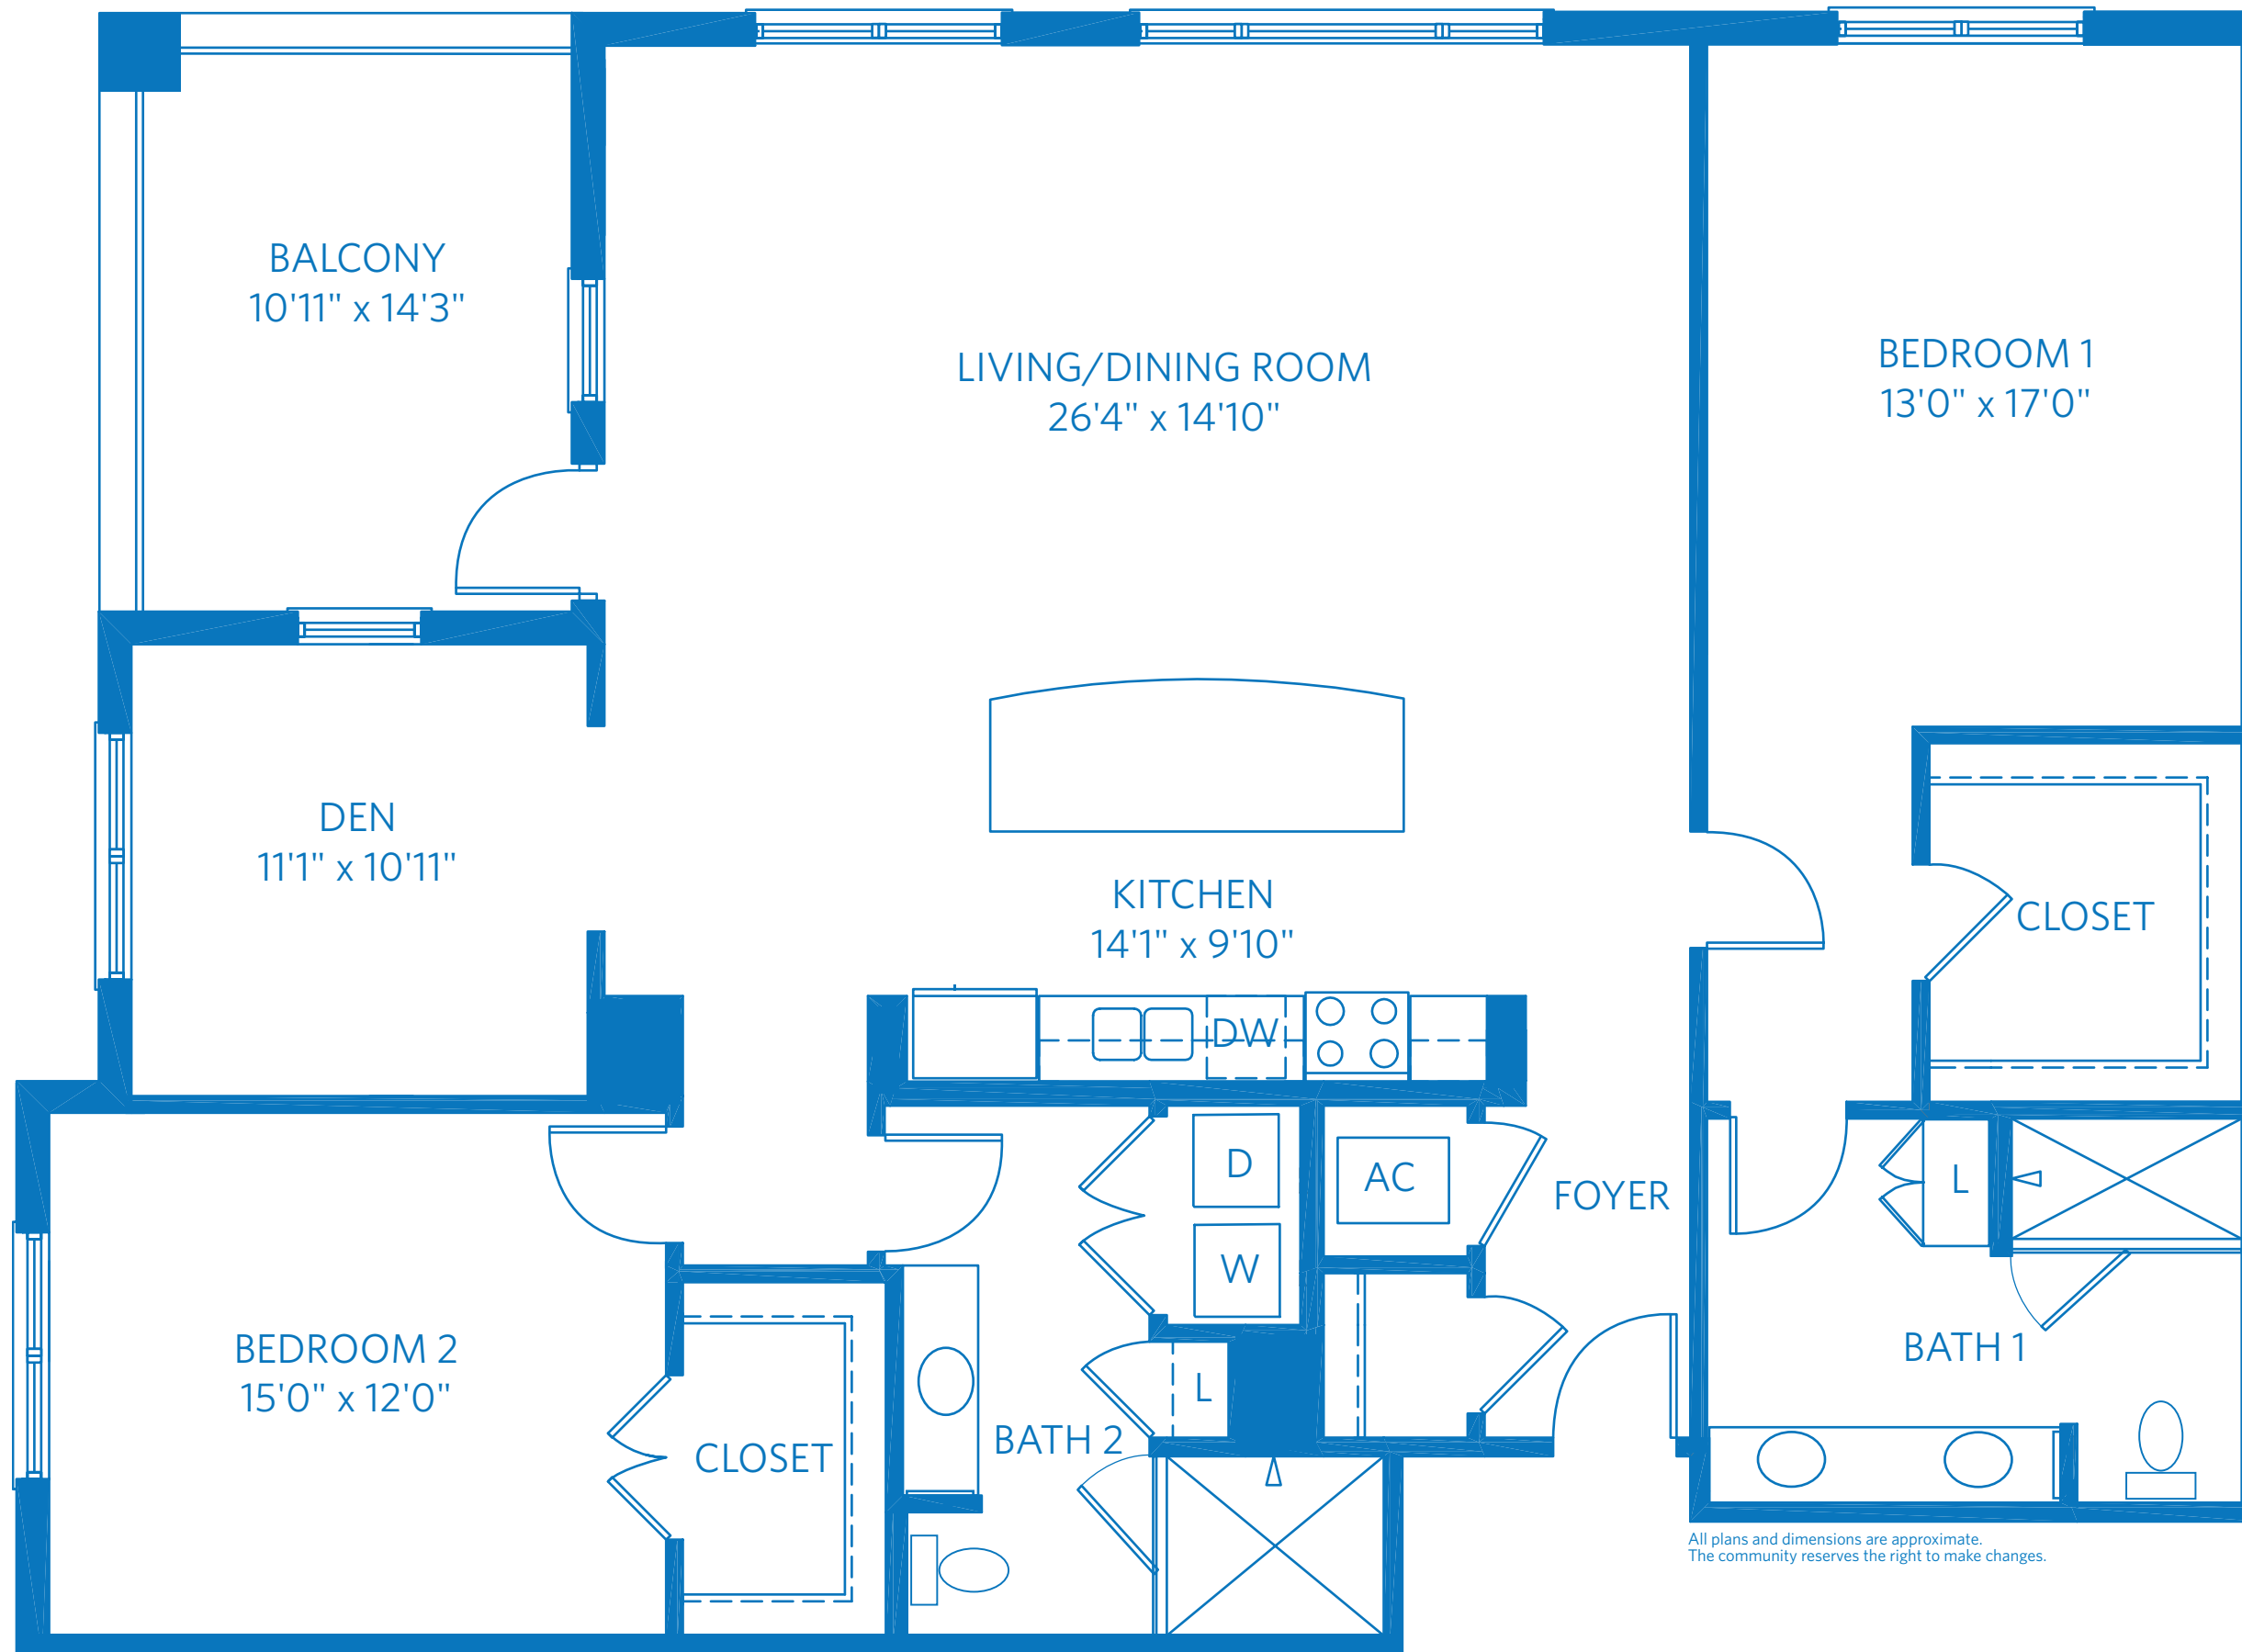

ALLAMANDA

TWO BEDROOM, TWO BATH WITH DEN
1,840 SQUARE FEET

850 Retreat Drive
Naples, FL 34110
239.597.1121
ViLiving.com

08/2015

AT BENTLEY VILLAGE

Redefining
**SENIOR
LIVING**

AT BENTLEY VILLAGE

Redefining
SENIOR
LIVING

All plans and dimensions are approximate.
The community reserves the right to make changes.