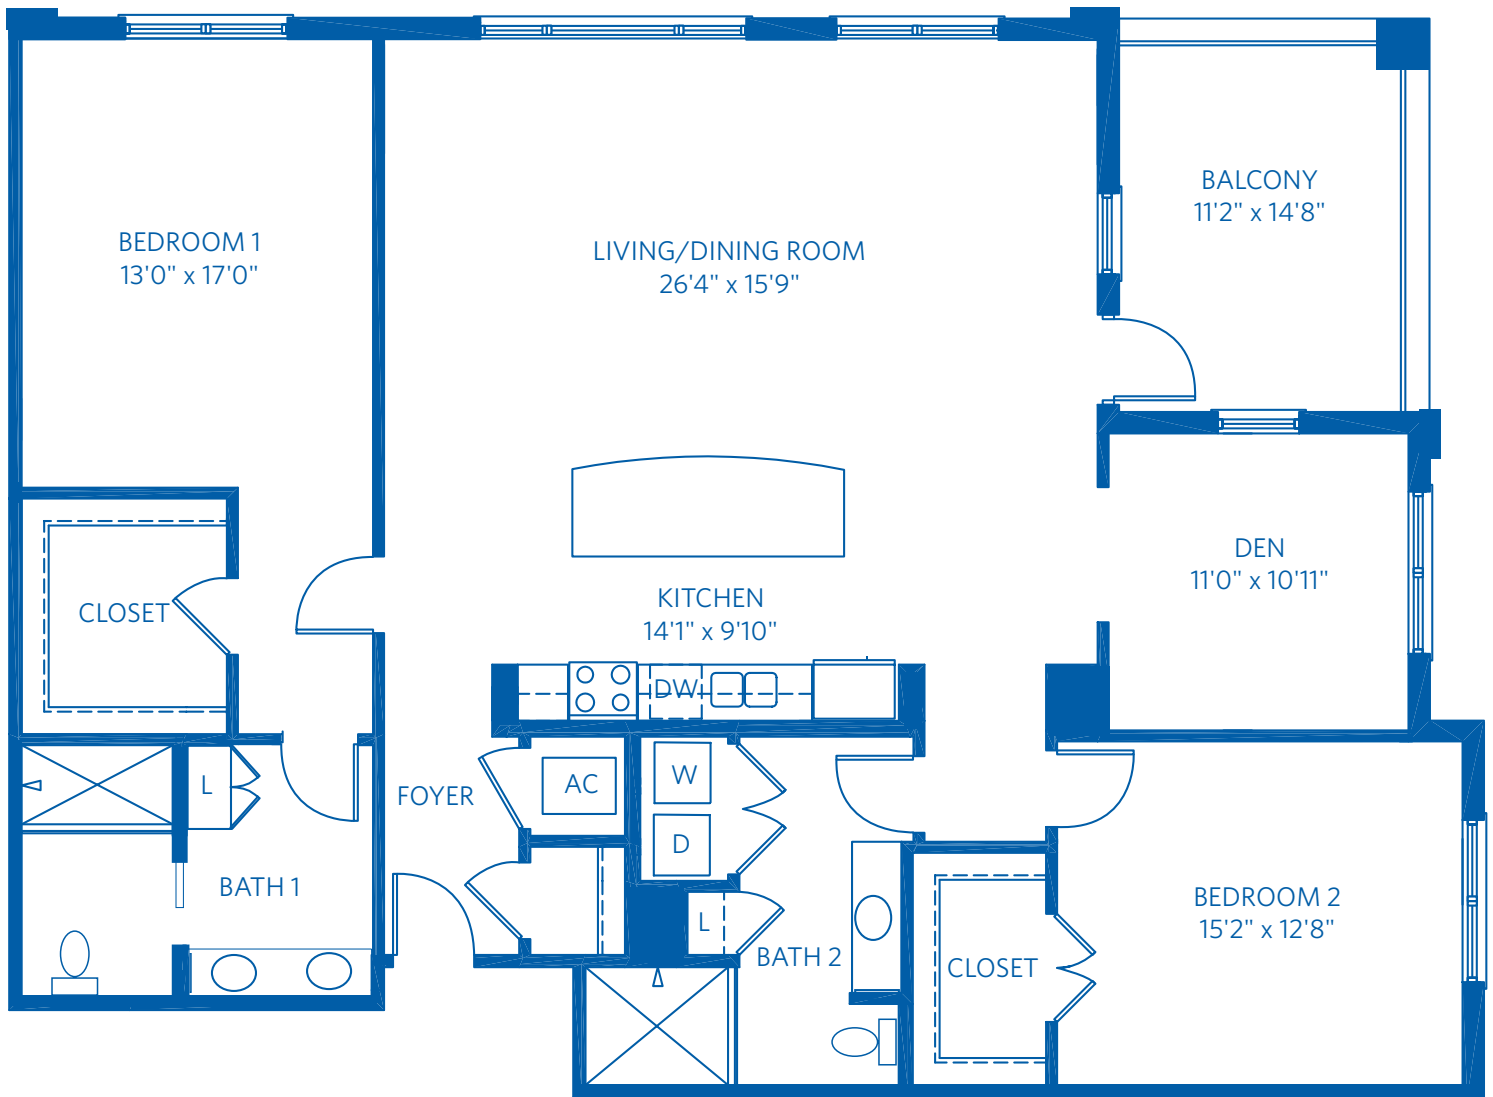

# ALLAMANDA II

2 Bedroom / 2 Bath + Den  
1,882 Square Feet

850 Retreat Drive, Naples, FL 34110  
888.912.1017  
Learn more at [Naples.ViLiving.com](http://Naples.ViLiving.com)

All plans and dimensions are approximate.  
The community reserves the right to make changes.

# ALLAMANDA II

2 Bedroom / 2 Bath + Den  
1,882 Square Feet

850 Retreat Drive, Naples, FL 34110  
888.912.1017  
Learn more at [Naples.ViLiving.com](http://Naples.ViLiving.com)

Computer renderings only.  
All plans and dimensions are approximate.  
The community reserves the right to make changes.