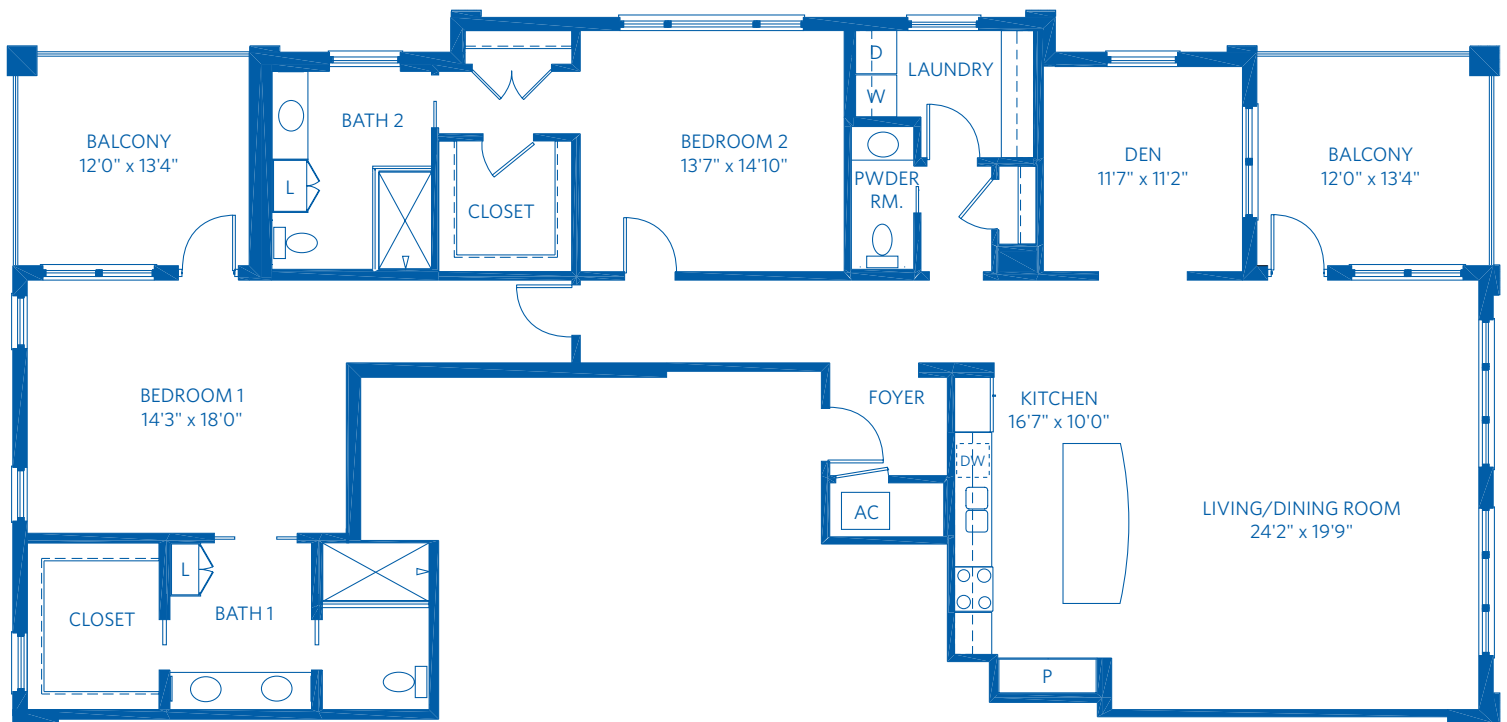

AT BENTLEY VILLAGE

Re-defining
SENIOR
LIVING

TUPELO

2 Bedroom / 2.5 Bath + Den
2,302 Square Feet

850 Retreat Drive, Naples, FL 34110
888.912.1017
Learn more at Naples.ViLiving.com

All plans and dimensions are approximate.
The community reserves the right to make changes.

AT BENTLEY VILLAGE

Redefining
SENIOR
LIVING

TUPELO

2 Bedroom /2.5 Bath + Den
2,302 Square Feet

850 Retreat Drive, Naples, FL 34110

888.912.1017

Learn more at Naples.ViLiving.com

Computer renderings only.
All plans and dimensions are approximate.
The community reserves the right to make changes.