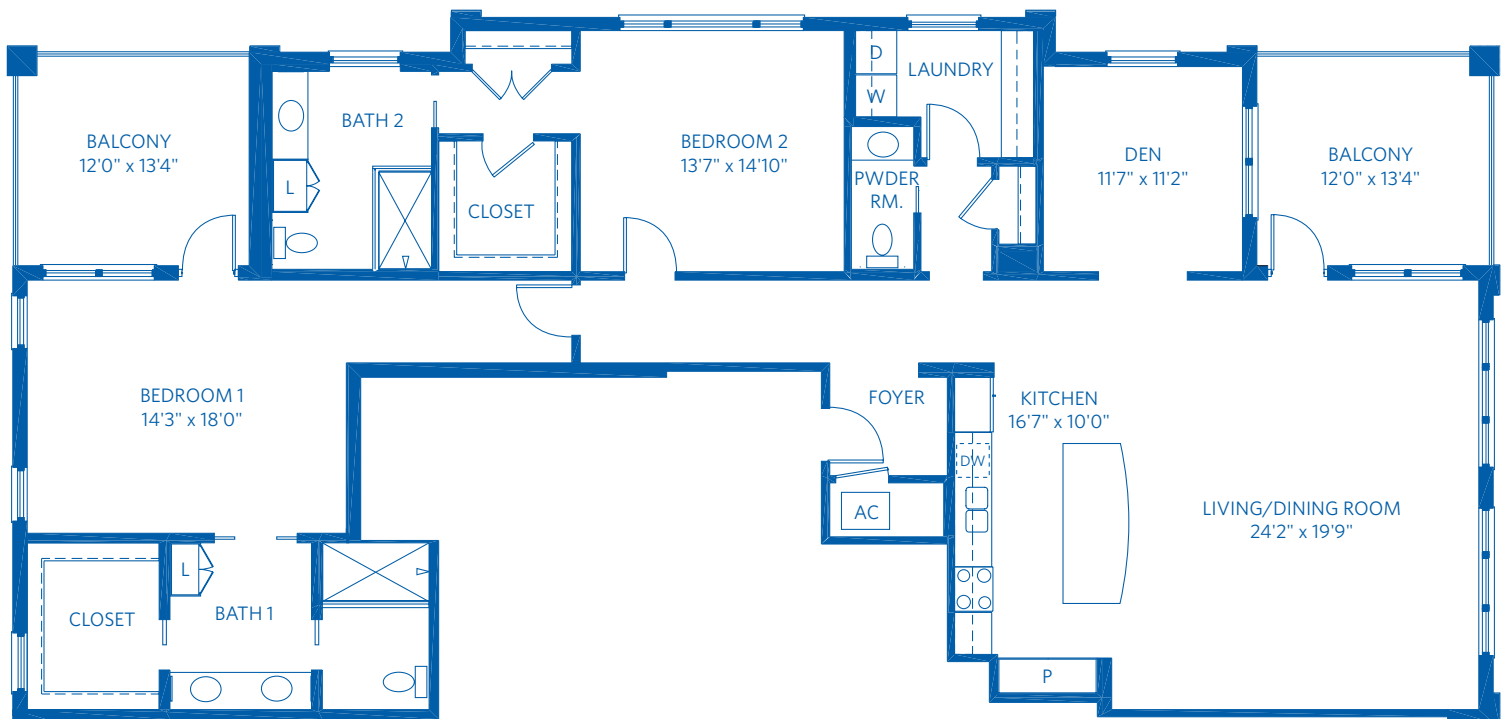

AT BENTLEY VILLAGE

Redefining
SENIOR
LIVING

TUPELO

2 Bedroom /2.5 Bath + Den
2,302 Square Feet

850 Retreat Drive, Naples, FL 34110

888.912.1017

Learn more at Naples.ViLiving.com

Computer renderings only.
All plans and dimensions are approximate.
The community reserves the right to make changes.

AT BENTLEY VILLAGE

Redefining
**SENIOR
LIVING**

TUPELO

2 Bedroom /2.5 Bath + Den
2,302 Square Feet

850 Retreat Drive, Naples, FL 34110
888.912.1017
Learn more at Naples.ViLiving.com

All plans and dimensions are approximate.
The community reserves the right to make changes.