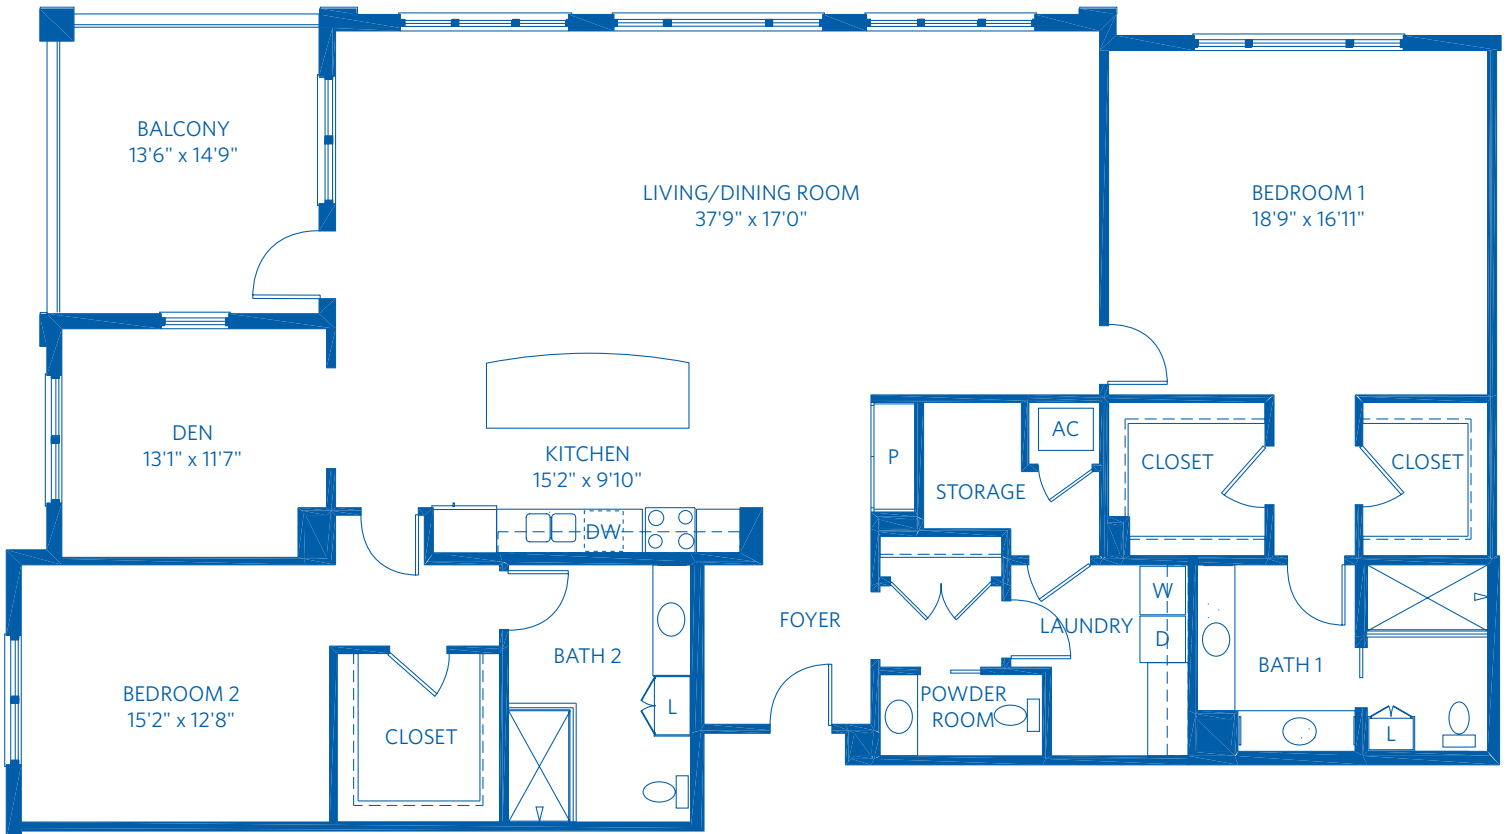

# VERAWOOD

2 Bedroom / 2.5 Bath + Den  
2,542 Square Feet

850 Retreat Drive, Naples, FL 34110  
888.912.1017  
Learn more at [Naples.ViLiving.com](http://Naples.ViLiving.com)

All plans and dimensions are approximate.  
The community reserves the right to make changes.

# VERAWOOD

2 Bedroom / 2.5 Bath + Den  
2,542 Square Feet

850 Retreat Drive, Naples, FL 34110  
888.912.1017  
Learn more at [Naples.ViLiving.com](http://Naples.ViLiving.com)

Computer renderings only.  
All plans and dimensions are approximate.  
The community reserves the right to make changes.