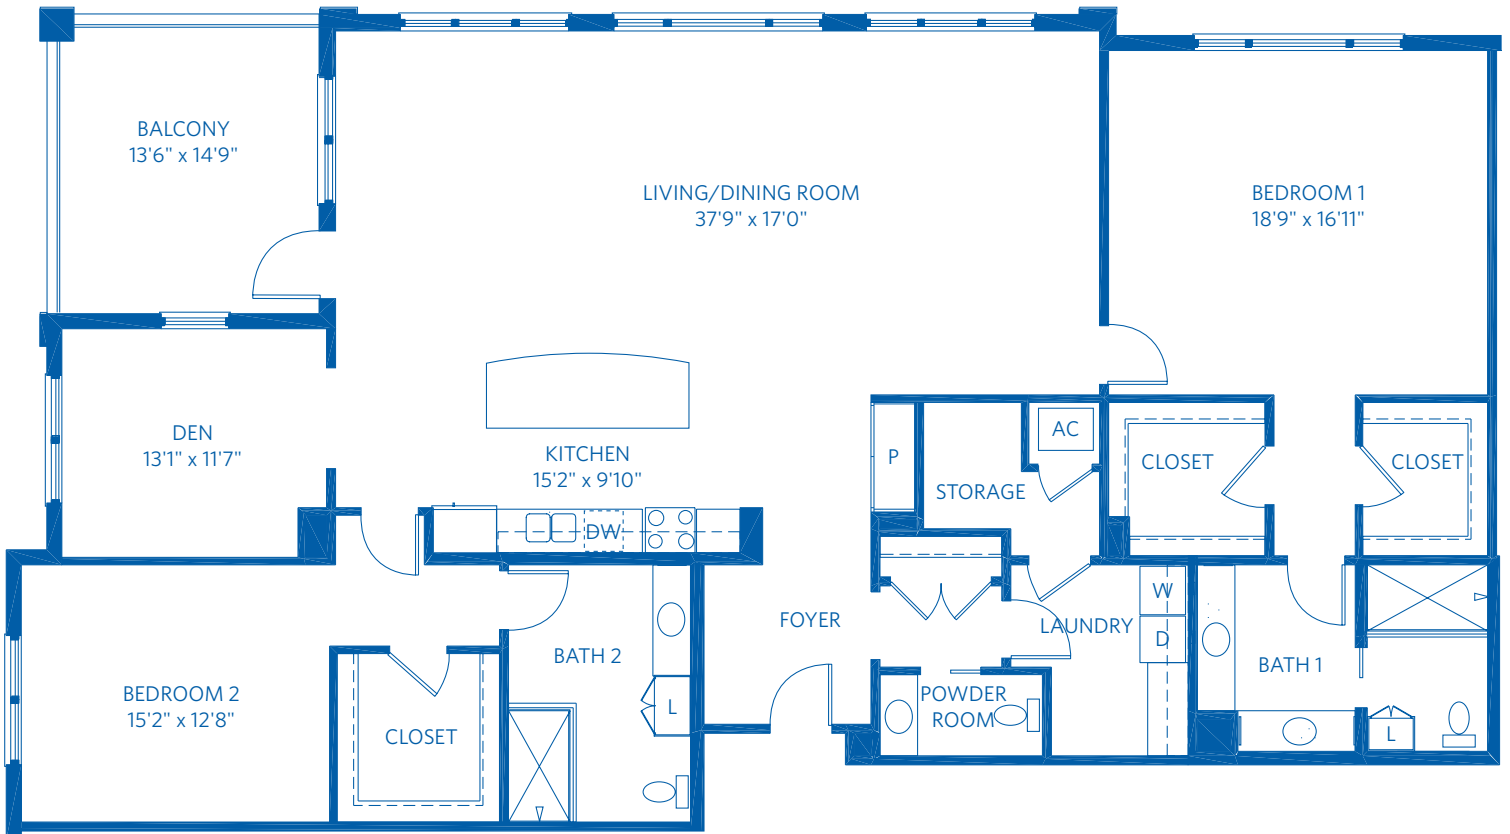

# VERAWOOD

2 Bedroom / 2.5 Bath + Den  
2,542 Square Feet

850 Retreat Drive, Naples, FL 34110

888.912.1017

Learn more at [Naples.ViLiving.com](http://Naples.ViLiving.com)

Computer renderings only.  
All plans and dimensions are approximate.  
The community reserves the right to make changes.

# VERAWOOD

2 Bedroom / 2.5 Bath + Den  
2,542 Square Feet

850 Retreat Drive, Naples, FL 34110  
888.912.1017  
Learn more at [Naples.ViLiving.com](http://Naples.ViLiving.com)

All plans and dimensions are approximate.  
The community reserves the right to make changes.