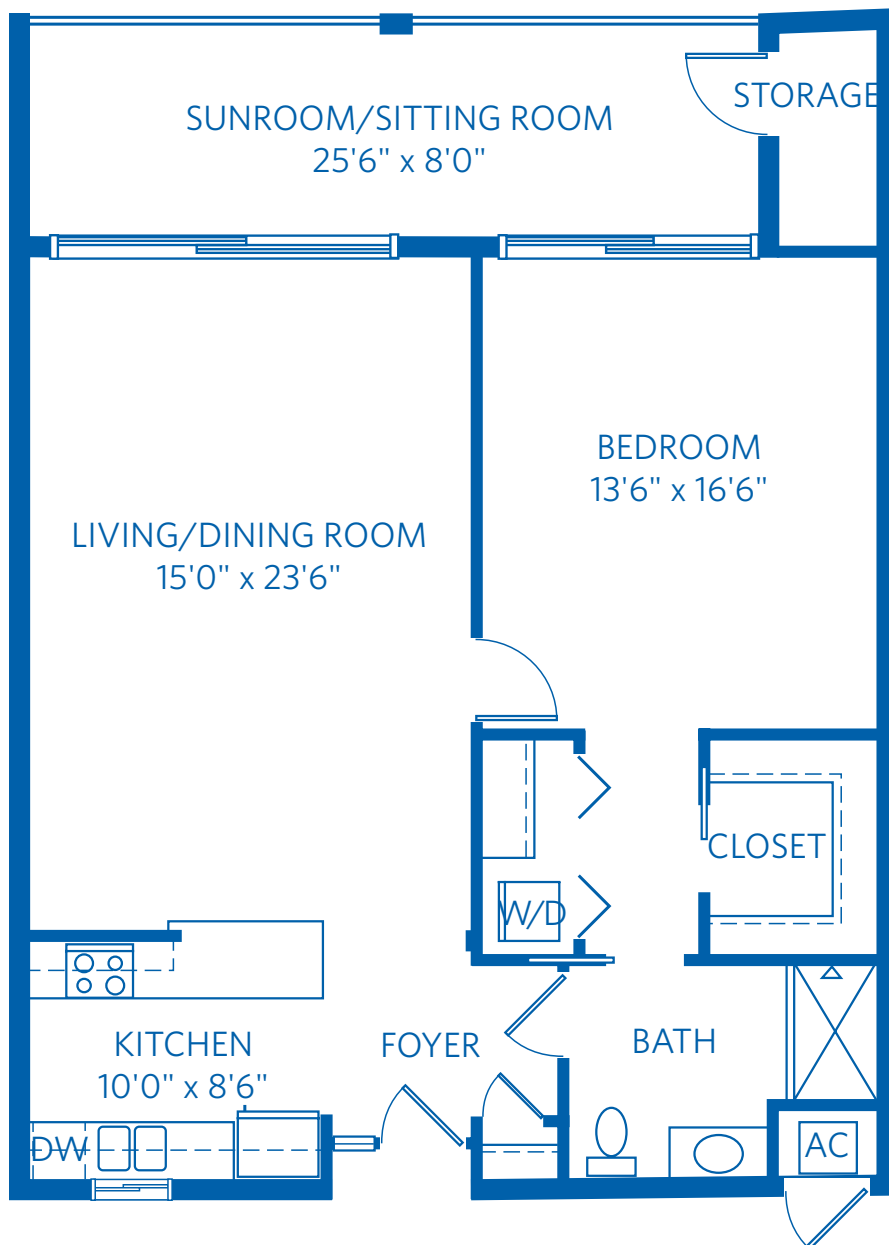

AT BENTLEY VILLAGE

Redefining
SENIOR
LIVING

SABAL

1 Bedroom + 1 Bath
975 Square Feet

850 Retreat Drive, Naples, FL 34110
888.912.1017
Learn more at Naples.ViLiving.com

All plans and dimensions are approximate.
The community reserves the right to make changes.

AT BENTLEY VILLAGE

Redefining
SENIOR
LIVING

SABAL

1 Bedroom + 1 Bath

975 Square Feet

850 Retreat Drive, Naples, FL 34110

888.912.1017

Learn more at [Naples.ViLiving.com](https://www.Naples.ViLiving.com)

Computer renderings only.
Floor plan and renderings subject to change.