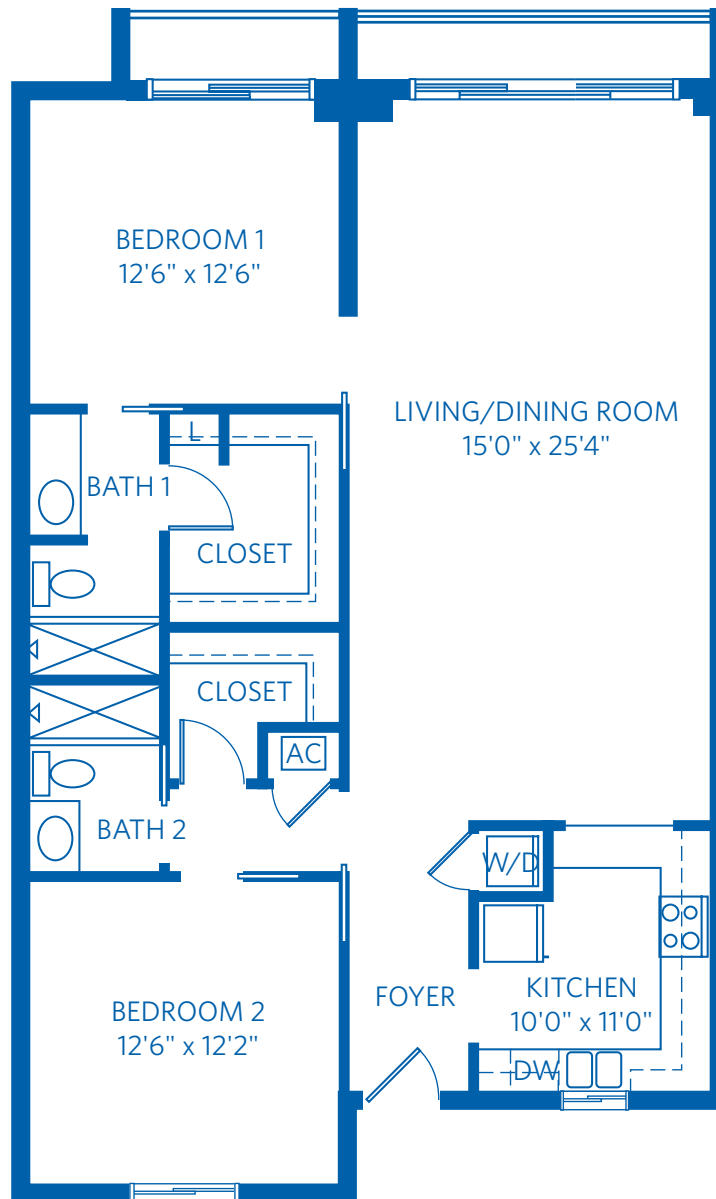

AT BENTLEY VILLAGE

Redefining
SENIOR
LIVING

HIBISCUS

2 Bedroom + 2 Bath
1,226 Square Feet

850 Retreat Drive, Naples, FL 34110
888.912.1017
Learn more at Naples.ViLiving.com

All plans and dimensions are approximate.
The community reserves the right to make changes.

AT BENTLEY VILLAGE

Redefining
**SENIOR
LIVING**

HIBISCUS

2 Bedroom + 2 Bath
1,226 Square Feet

850 Retreat Drive, Naples, FL 34110
888.912.1017
Learn more at [Naples.ViLiving.com](https://www.Naples.ViLiving.com)

Computer renderings only.
Floor plan and renderings subject to change.