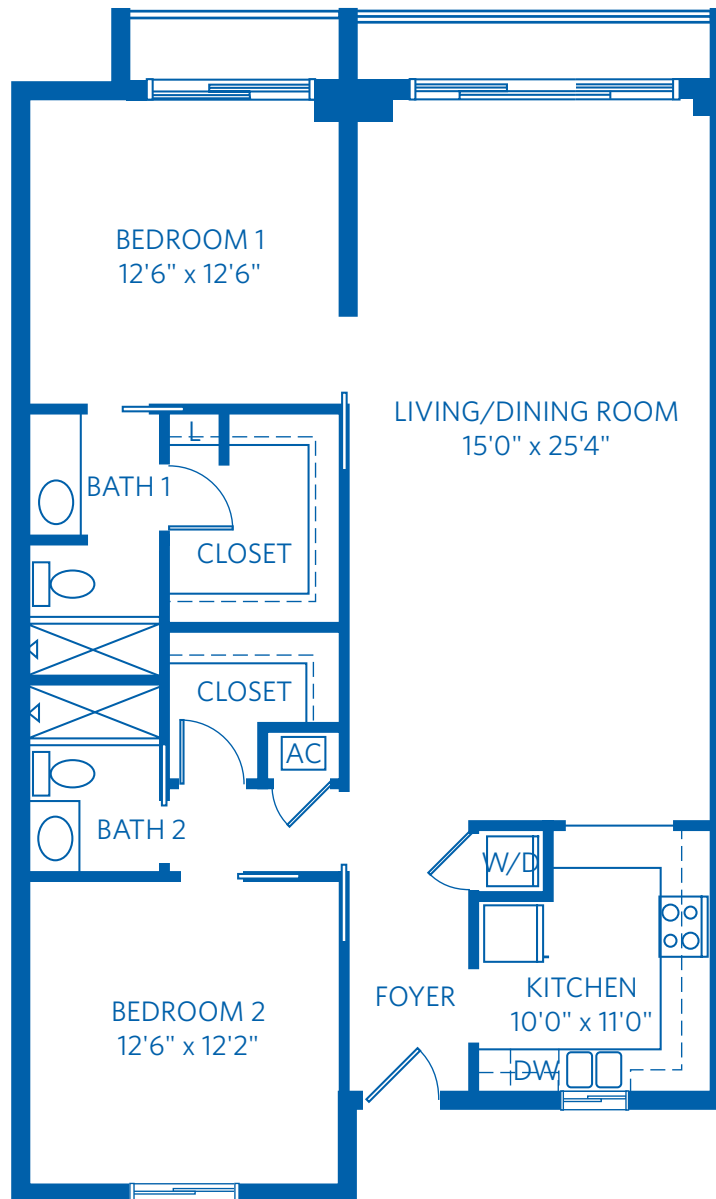

AT BENTLEY VILLAGE

Redefining
SENIOR
LIVING

HIBISCUS

2 Bedroom + 2 Bath
1,226 - 1,366 Square Feet

850 Retreat Drive, Naples, FL 34110
888.912.1017
Learn more at Naples.ViLiving.com

Computer renderings only.
Floor plan and renderings subject to change.

AT BENTLEY VILLAGE

Redefining
SENIOR
LIVING

HIBISCUS

2 Bedroom + 2 Bath
1,226 1,366 Square Feet

850 Retreat Drive, Naples, FL 34110
888.912.1017
Learn more at Naples.ViLiving.com

All plans and dimensions are approximate.
The community reserves the right to make changes.