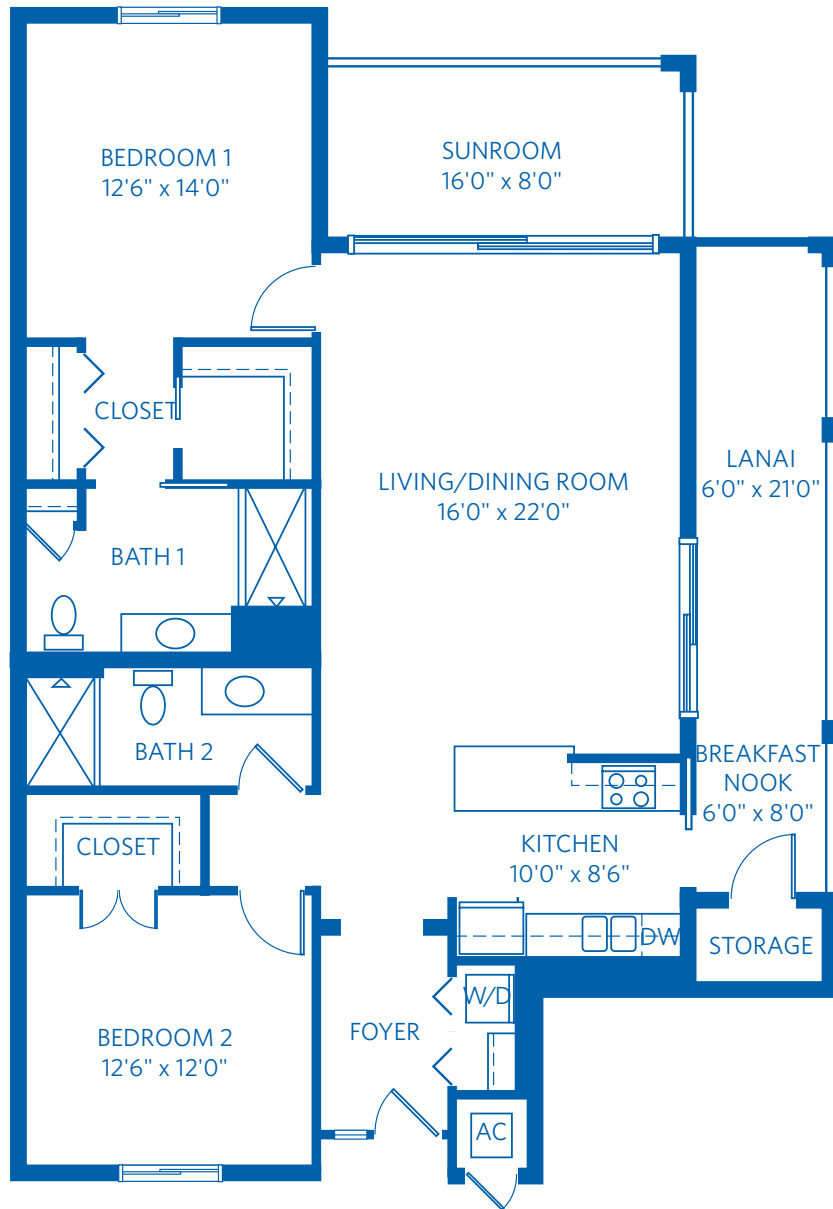

AT BENTLEY VILLAGE

Redefining
SENIOR
LIVING

MAGNOLIA END

2 Bedroom + 2 Bath
1,235 Square Feet

850 Retreat Drive, Naples, FL 34110
888.912.1017
Learn more at Naples.ViLiving.com

All plans and dimensions are approximate.
The community reserves the right to make changes.

AT BENTLEY VILLAGE

Redefining
SENIOR
LIVING

MAGNOLIA END

2 Bedroom + 2 Bath
1,235 Square Feet

850 Retreat Drive, Naples, FL 34110
888.912.1017
Learn more at Naples.ViLiving.com

Computer renderings only.
Floor plan and renderings subject to change.