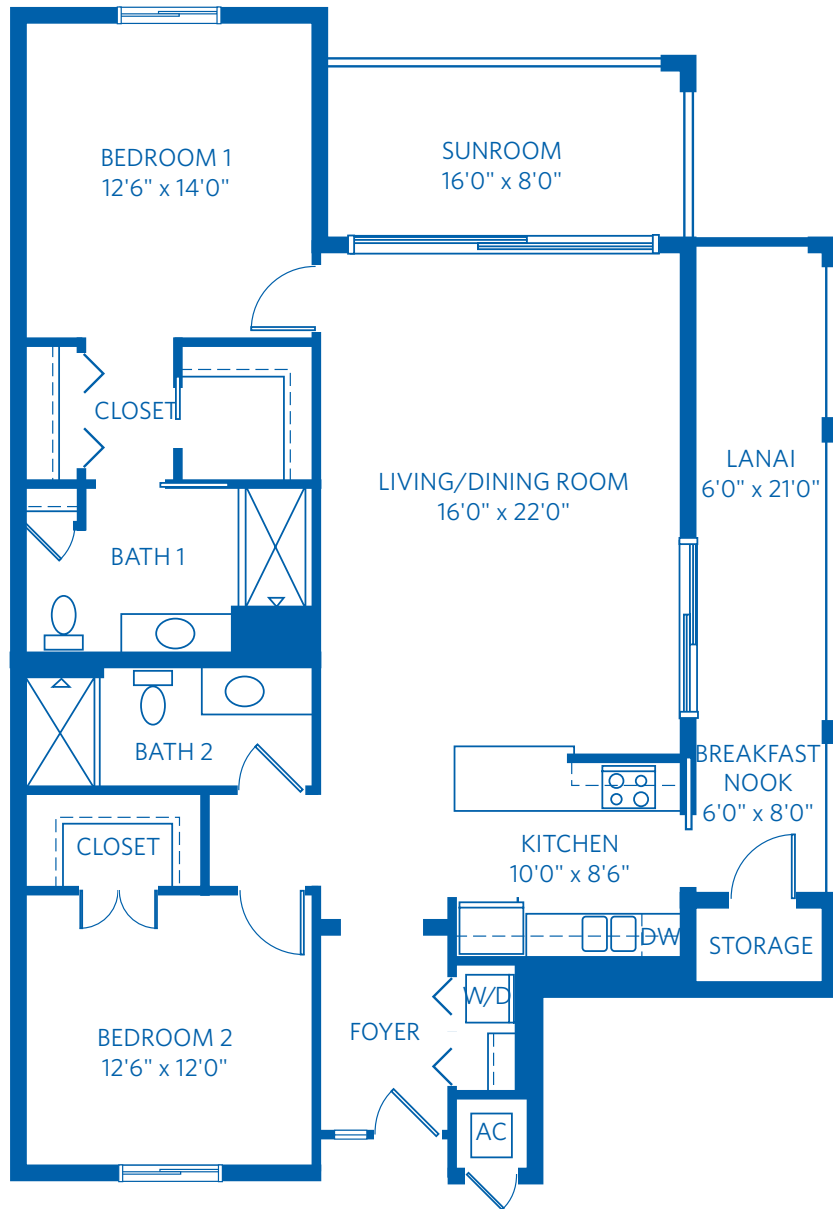

# MAGNOLIA END

2 Bedroom + 2 Bath  
1,235 - 1,395 Square Feet

850 Retreat Drive, Naples, FL 34110  
888.912.1017  
Learn more at [Naples.ViLiving.com](http://Naples.ViLiving.com)

Computer renderings only.  
Floor plan and renderings subject to change.

# MAGNOLIA END

2 Bedroom + 2 Bath  
1,235 - 1,395 Square Feet

850 Retreat Drive, Naples, FL 34110  
888.912.1017  
Learn more at [Naples.ViLiving.com](http://Naples.ViLiving.com)

All plans and dimensions are approximate.  
The community reserves the right to make changes.