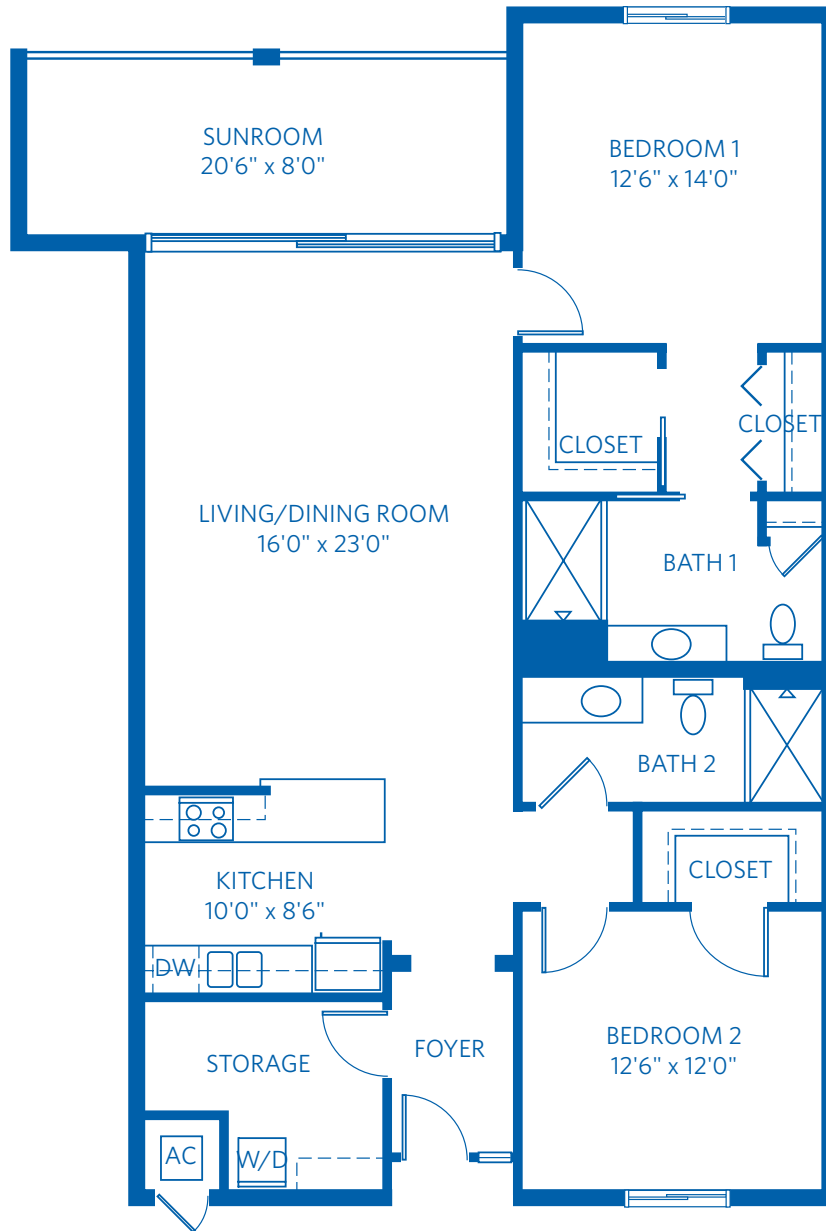

# MAGNOLIA

2 Bedroom + 2 Bath  
1,280 Square Feet

850 Retreat Drive, Naples, FL 34110  
888.912.1017  
Learn more at [Naples.ViLiving.com](http://Naples.ViLiving.com)

All plans and dimensions are approximate.  
The community reserves the right to make changes.

# MAGNOLIA

2 Bedroom + 2 Bath

1,280 Square Feet

850 Retreat Drive, Naples, FL 34110

888.912.1017

Learn more at [Naples.ViLiving.com](https://www.Naples.ViLiving.com)

Computer renderings only.  
Floor plan and renderings subject to change.