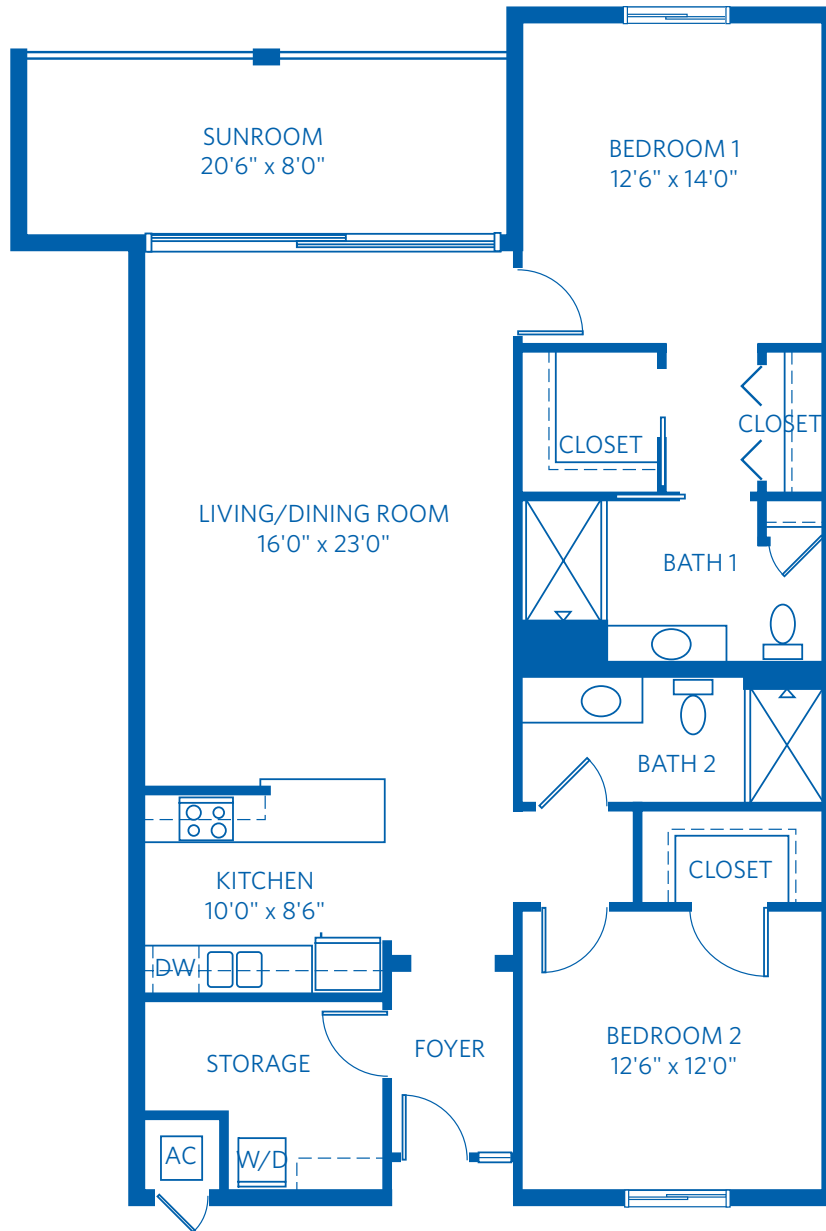

AT BENTLEY VILLAGE

Redefining
SENIOR
LIVING

MAGNOLIA

2 Bedroom + 2 Bath
1,280 Square Feet

850 Retreat Drive, Naples, FL 34110

888.912.1017

Learn more at [Naples.ViLiving.com](https://www.Naples.ViLiving.com)

Computer renderings only.
Floor plan and renderings subject to change.

AT BENTLEY VILLAGE

Redefining
SENIOR
LIVING

MAGNOLIA

2 Bedroom + 2 Bath
1,280 Square Feet

850 Retreat Drive, Naples, FL 34110
888.912.1017
Learn more at Naples.ViLiving.com

All plans and dimensions are approximate.
The community reserves the right to make changes.