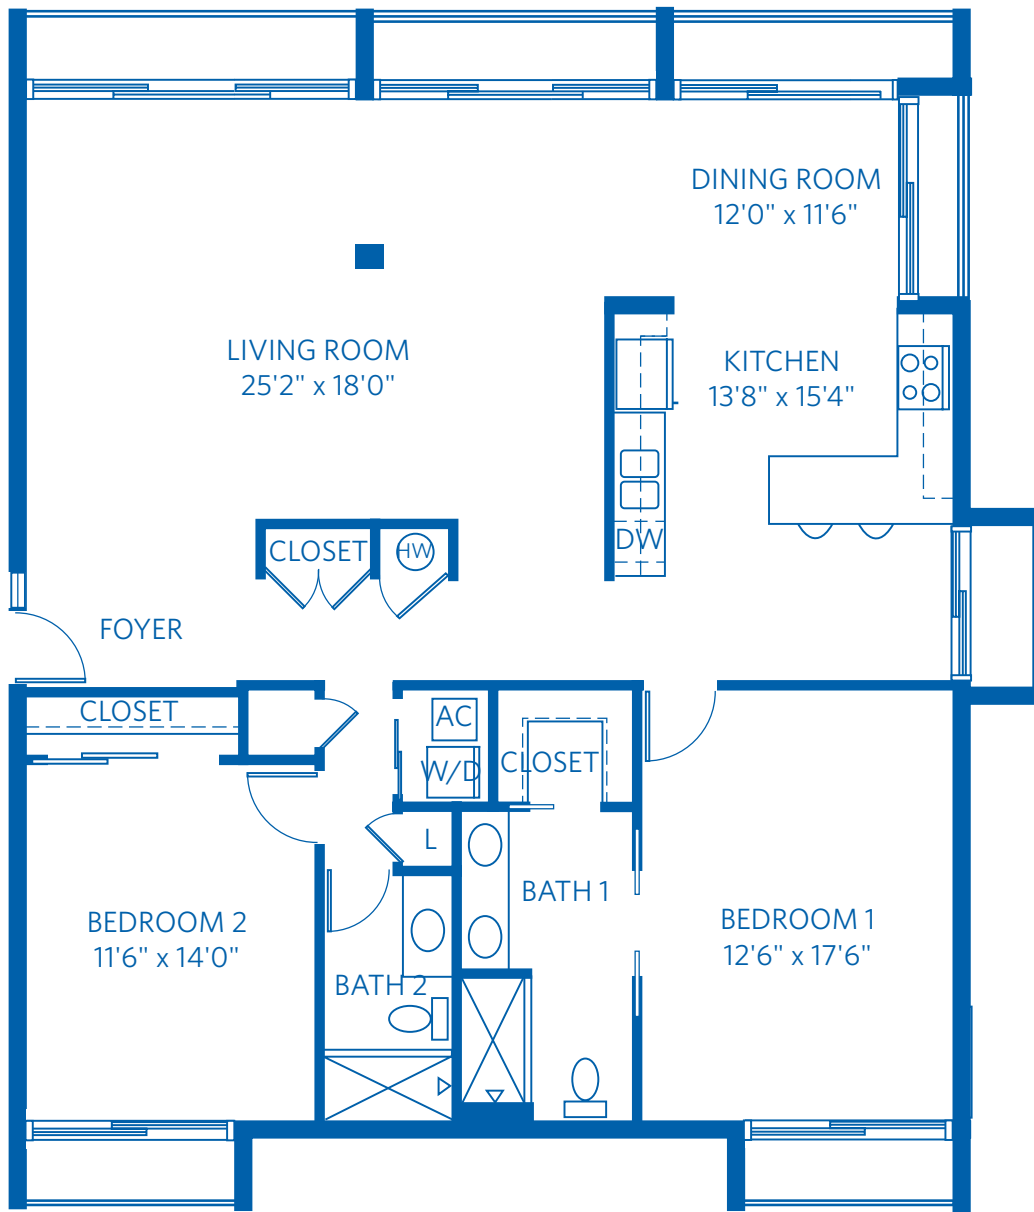

AT BENTLEY VILLAGE

Redefining
SENIOR
LIVING

JACARANDA

2 Bedroom + 2 Bath
1,420 Square Feet

850 Retreat Drive, Naples, FL 34110
888.912.1017
Learn more at Naples.ViLiving.com

All plans and dimensions are approximate.
The community reserves the right to make changes.

AT BENTLEY VILLAGE

Redefining
SENIOR
LIVING

JACARANDA

2 Bedroom + 2 Bath
1,420 Square Feet

850 Retreat Drive, Naples, FL 34110
888.912.1017
Learn more at Naples.ViLiving.com

Computer renderings only.
Floor plan and renderings subject to change.