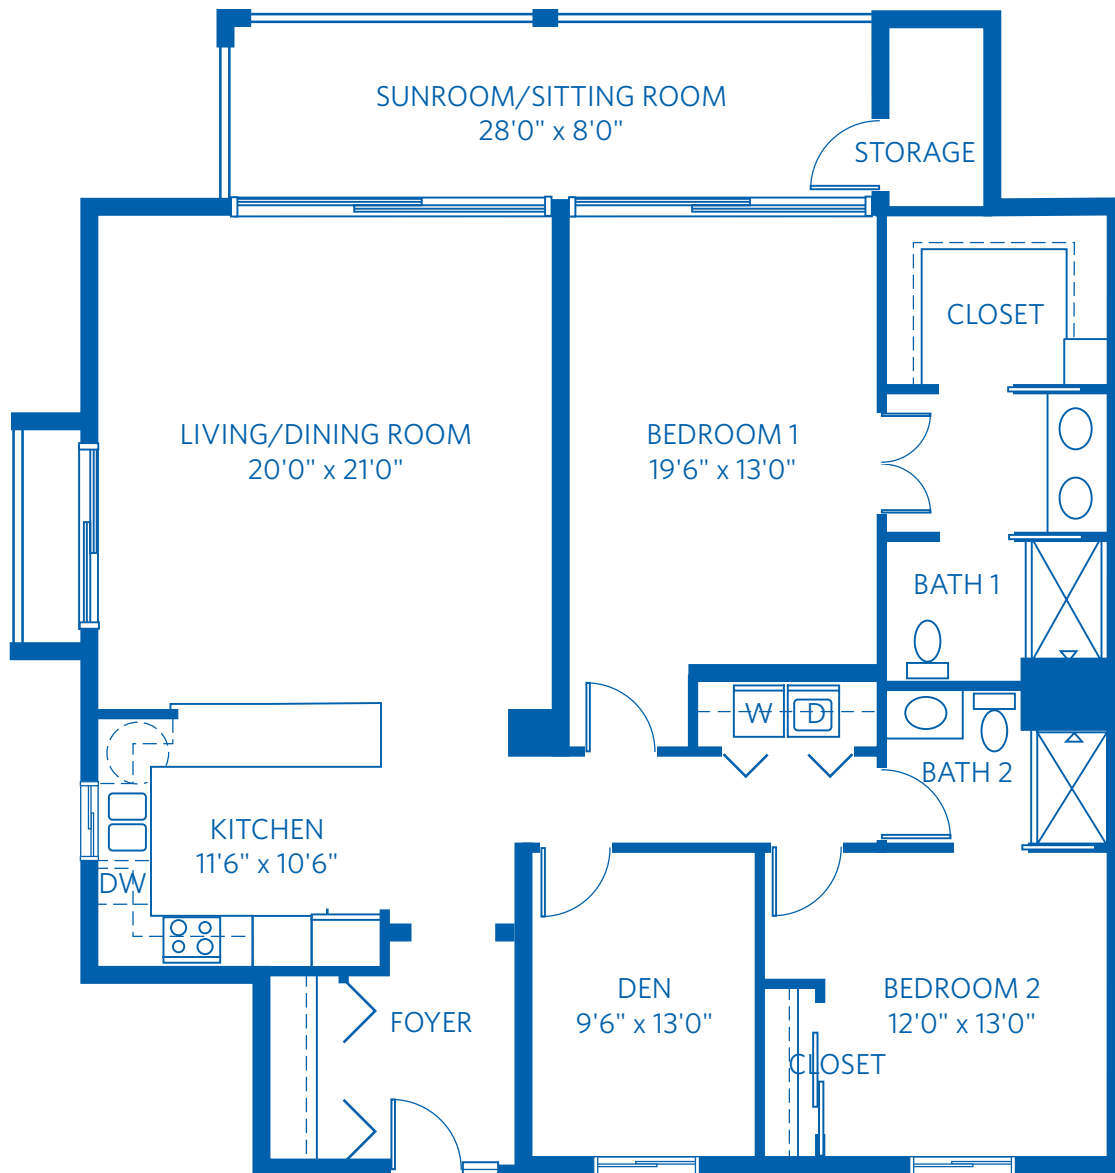

AT BENTLEY VILLAGE

Redefining
SENIOR
LIVING

CYPRESS

2 Bedroom + Den + 2 Bath
1,694 Square Feet

850 Retreat Drive, Naples, FL 34110

888.912.1017

Learn more at Naples.ViLiving.com

Computer renderings only.
Floor plan and renderings subject to change.

AT BENTLEY VILLAGE

Redefining
SENIOR
LIVING

CYPRESS

2 Bedroom + Den + 2 Bath
1,694 Square Feet

850 Retreat Drive, Naples, FL 34110
888.912.1017
Learn more at Naples.ViLiving.com

All plans and dimensions are approximate.
The community reserves the right to make changes.