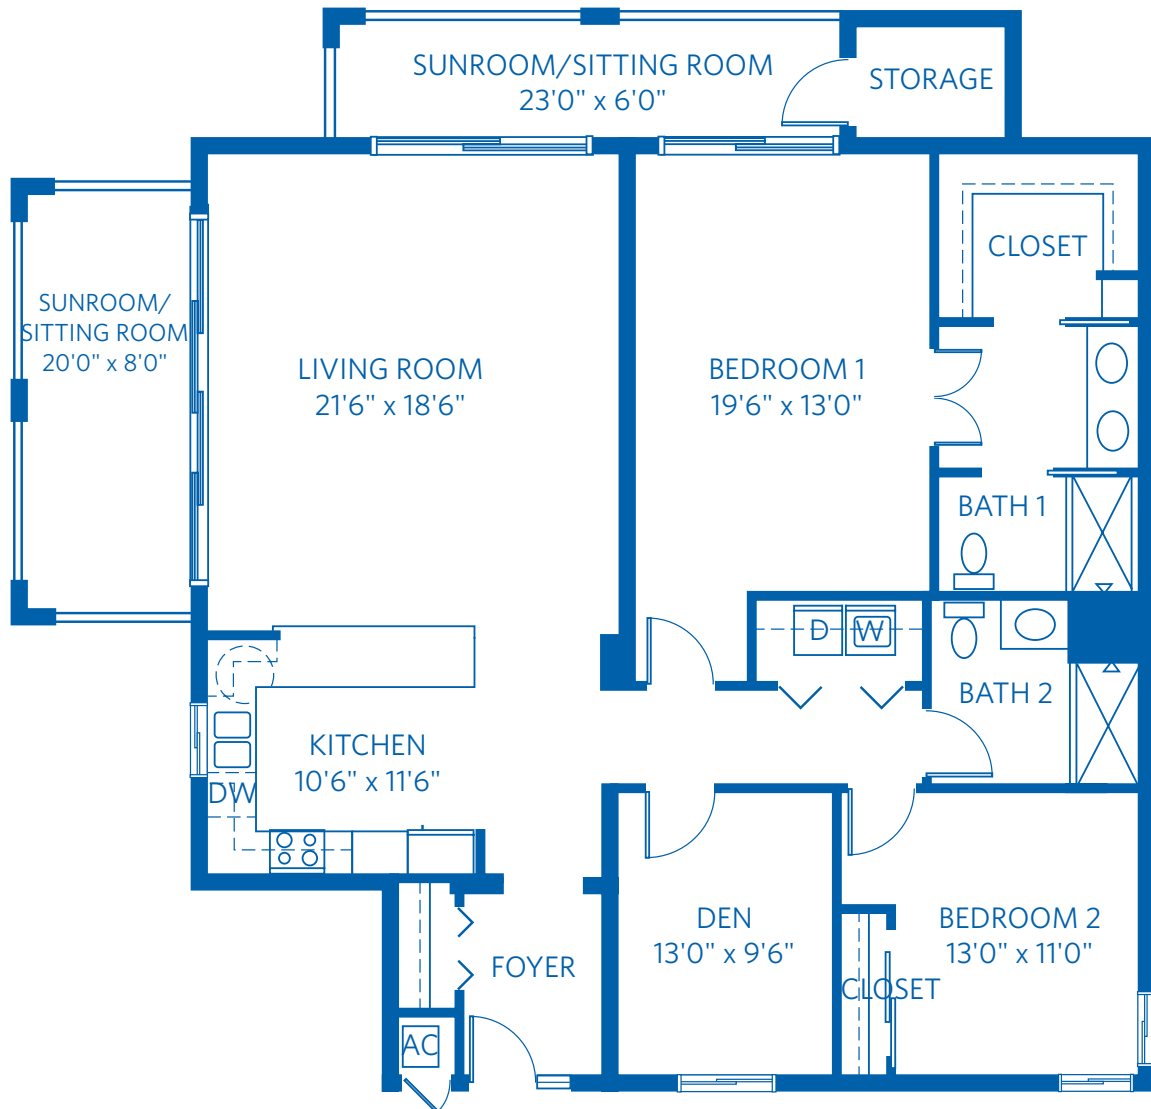

AT BENTLEY VILLAGE

Redefining
SENIOR
LIVING

BANYAN

2 Bedroom + Den + 2 Bath
1,705 - 2,003 Square Feet

850 Retreat Drive, Naples, FL 34110

888.912.1017

Learn more at [Naples.ViLiving.com](https://www.Naples.ViLiving.com)

Computer renderings only.
Floor plan and renderings subject to change.

AT BENTLEY VILLAGE

Redefining
SENIOR
LIVING

BANYAN

2 Bedroom + Den + 2 Bath
1,705 - 2,003 Square Feet

850 Retreat Drive, Naples, FL 34110
888.912.1017
Learn more at Naples.ViLiving.com