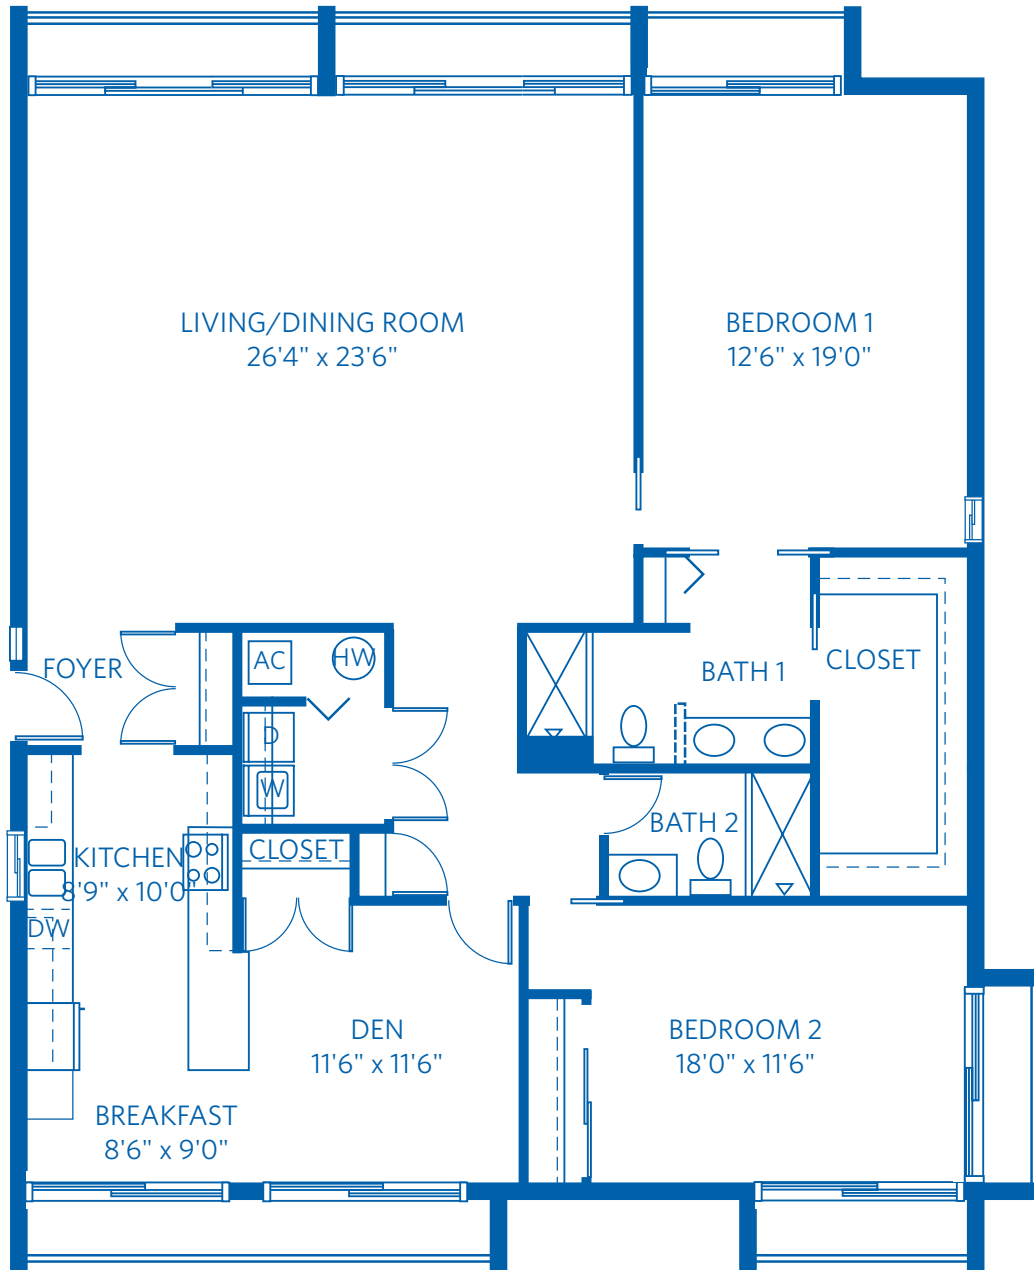

AT BENTLEY VILLAGE

Redefining
SENIOR
LIVING

ROYAL PALM

3 Bedroom + 2 Bath
1,658 Square Feet

850 Retreat Drive, Naples, FL 34110
888.912.1017
Learn more at Naples.ViLiving.com

All plans and dimensions are approximate.
The community reserves the right to make changes.

AT BENTLEY VILLAGE

Redefining
SENIOR
LIVING

ROYAL PALM

3 Bedroom + 2 Bath

1,658 Square Feet

850 Retreat Drive, Naples, FL 34110

888.912.1017

Learn more at [Naples.ViLiving.com](https://www.Naples.ViLiving.com)

Computer renderings only.
Floor plan and renderings subject to change.