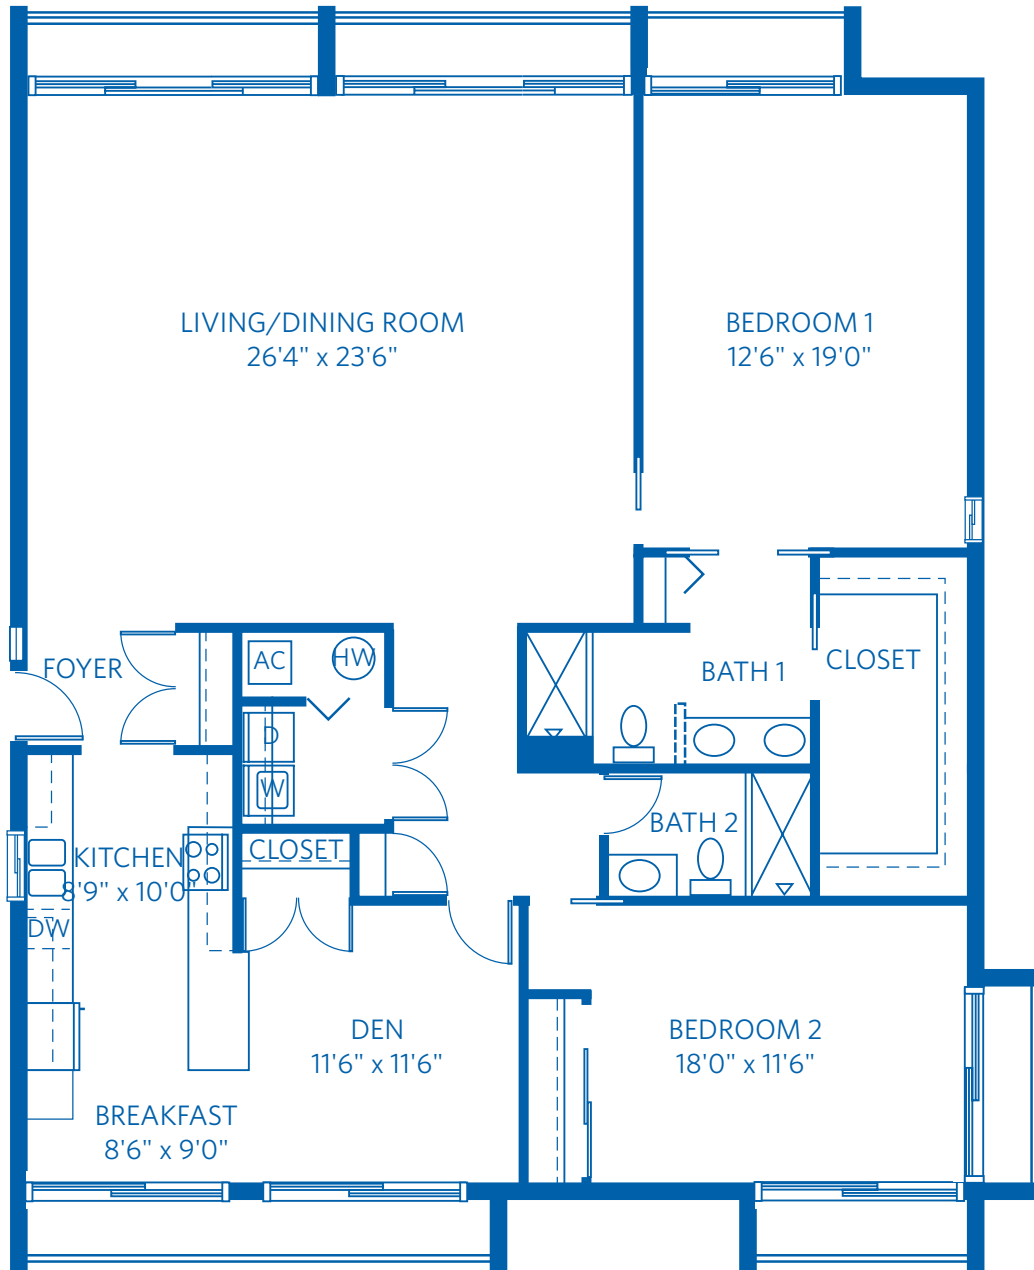

# ROYAL PALM

3 Bedroom + 2 Bath  
1,658 - 1,908 Square Feet

850 Retreat Drive, Naples, FL 34110  
888.912.1017  
Learn more at [Naples.ViLiving.com](http://Naples.ViLiving.com)

Computer renderings only.  
Floor plan and renderings subject to change.

# ROYAL PALM

3 Bedroom + 2 Bath  
1,658 - 1,908 Square Feet

850 Retreat Drive, Naples, FL 34110  
888.912.1017  
Learn more at [Naples.ViLiving.com](http://Naples.ViLiving.com)

All plans and dimensions are approximate.  
The community reserves the right to make changes.