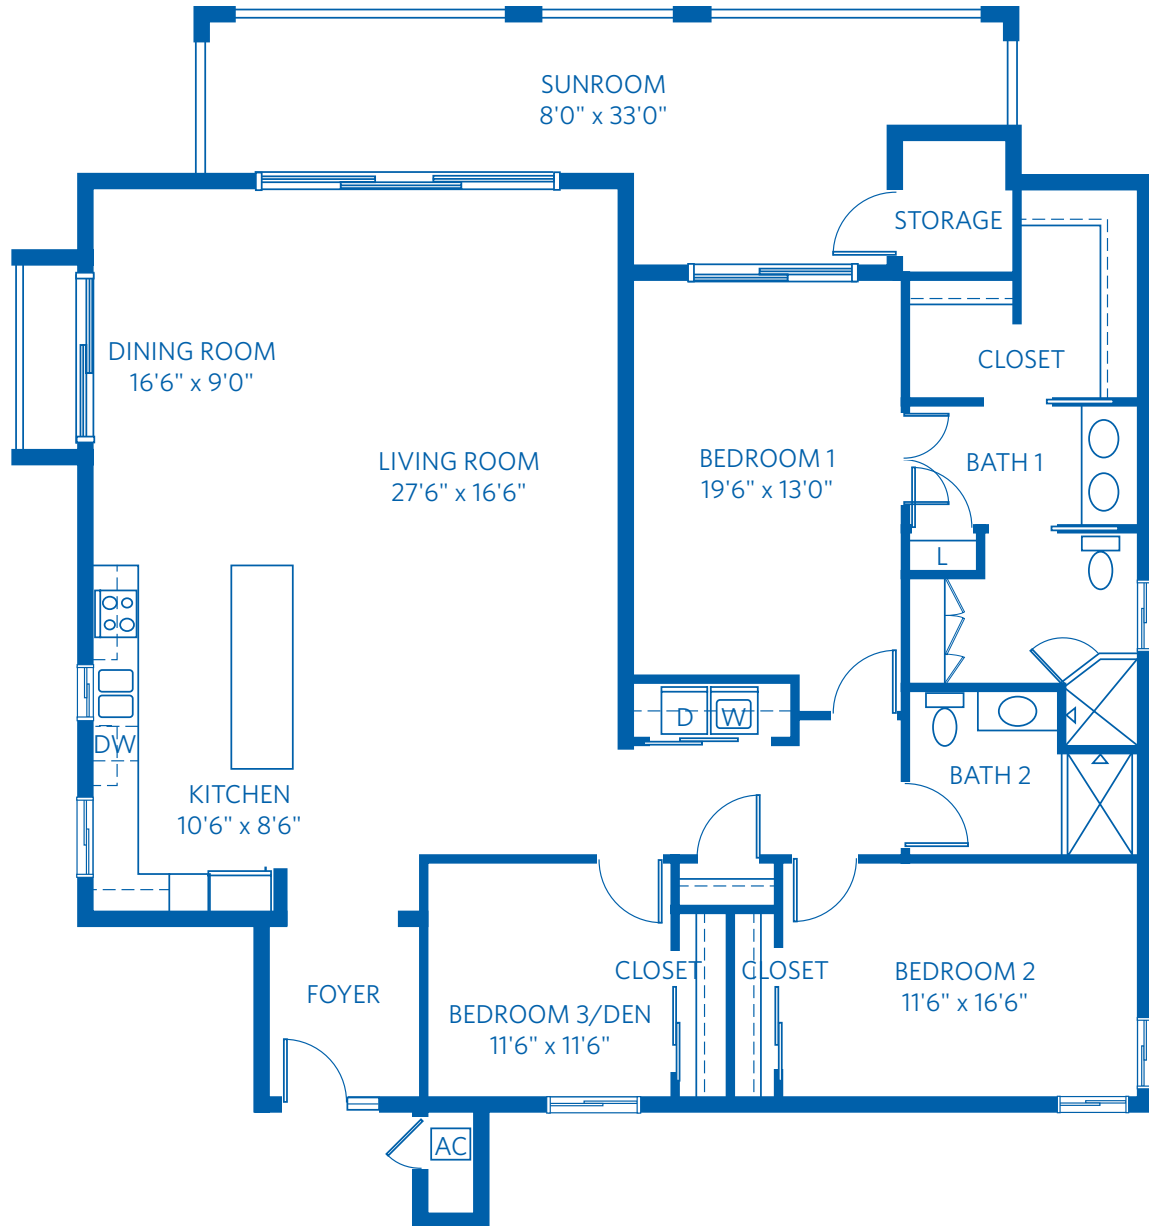

AT BENTLEY VILLAGE

Redefining
SENIOR
LIVING

ROYAL POINCIANA

3 Bedroom + 2 Bath
2,140 Square Feet

850 Retreat Drive, Naples, FL 34110
888.912.1017
Learn more at Naples.ViLiving.com

All plans and dimensions are approximate.
The community reserves the right to make changes.

AT BENTLEY VILLAGE

Redefining
SENIOR
LIVING

ROYAL POINCIANA

3 Bedroom + 2 Bath
2,140 Square Feet

850 Retreat Drive, Naples, FL 34110
888.912.1017
Learn more at Naples.ViLiving.com

Computer renderings only.
Floor plan and renderings subject to change.