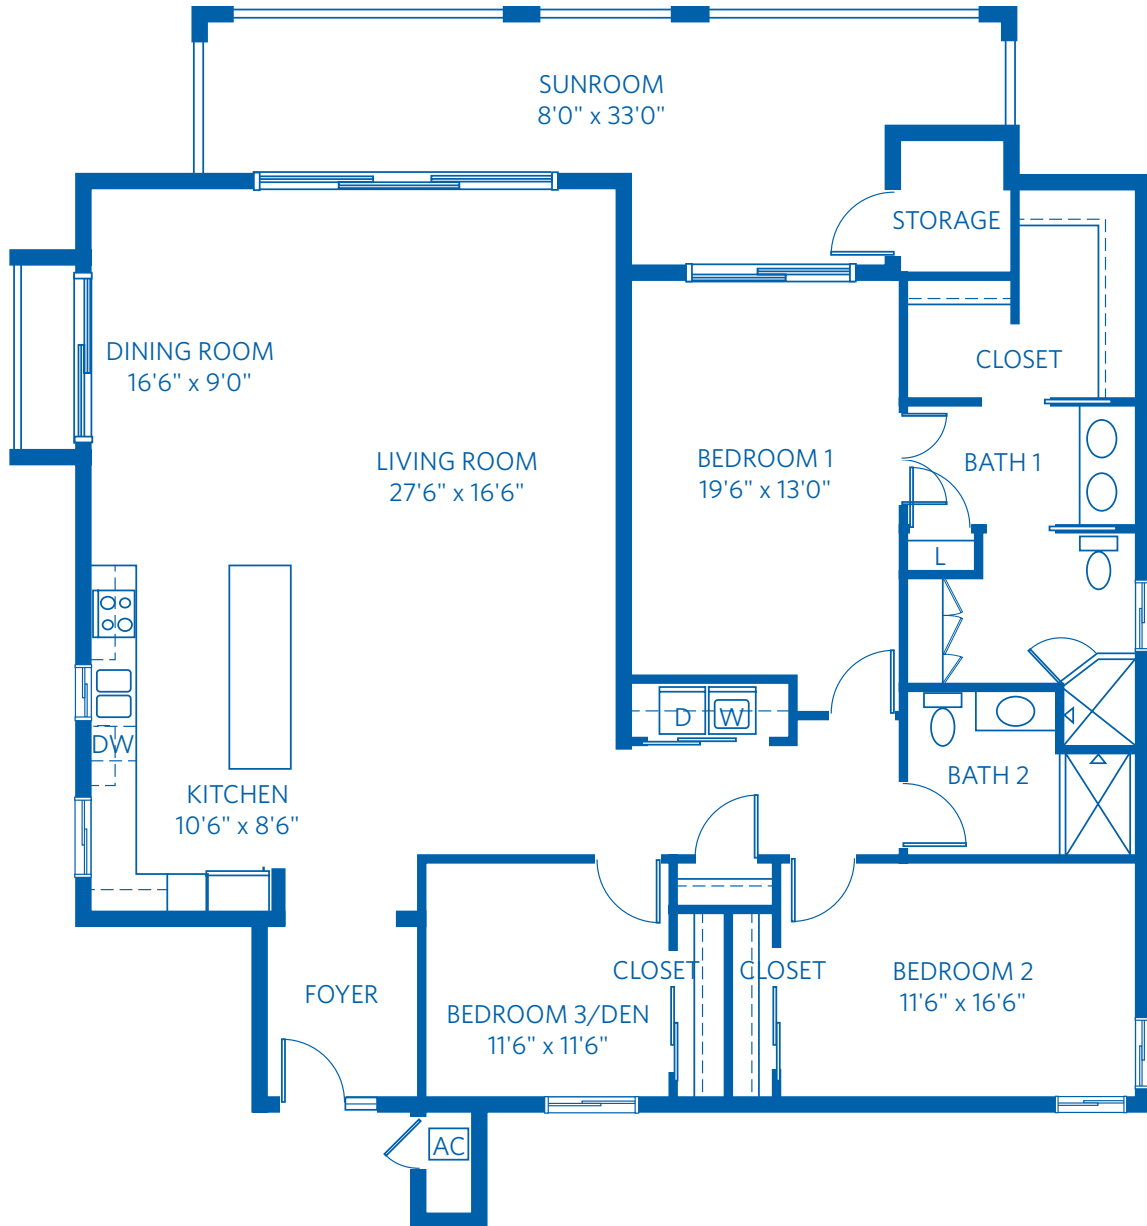

AT BENTLEY VILLAGE

Redefining
SENIOR
LIVING

ROYAL POINCIANA

3 Bedroom + 2 Bath
2,140 - 2,525 Square Feet

850 Retreat Drive, Naples, FL 34110
888.912.1017
Learn more at Naples.ViLiving.com

Computer renderings only.
Floor plan and renderings subject to change.

AT BENTLEY VILLAGE

Redefining
SENIOR
LIVING

ROYAL POINCIANA

3 Bedroom + 2 Bath
2,140 - 2,525 Square Feet

850 Retreat Drive, Naples, FL 34110
888.912.1017
Learn more at Naples.ViLiving.com

All plans and dimensions are approximate.
The community reserves the right to make changes.