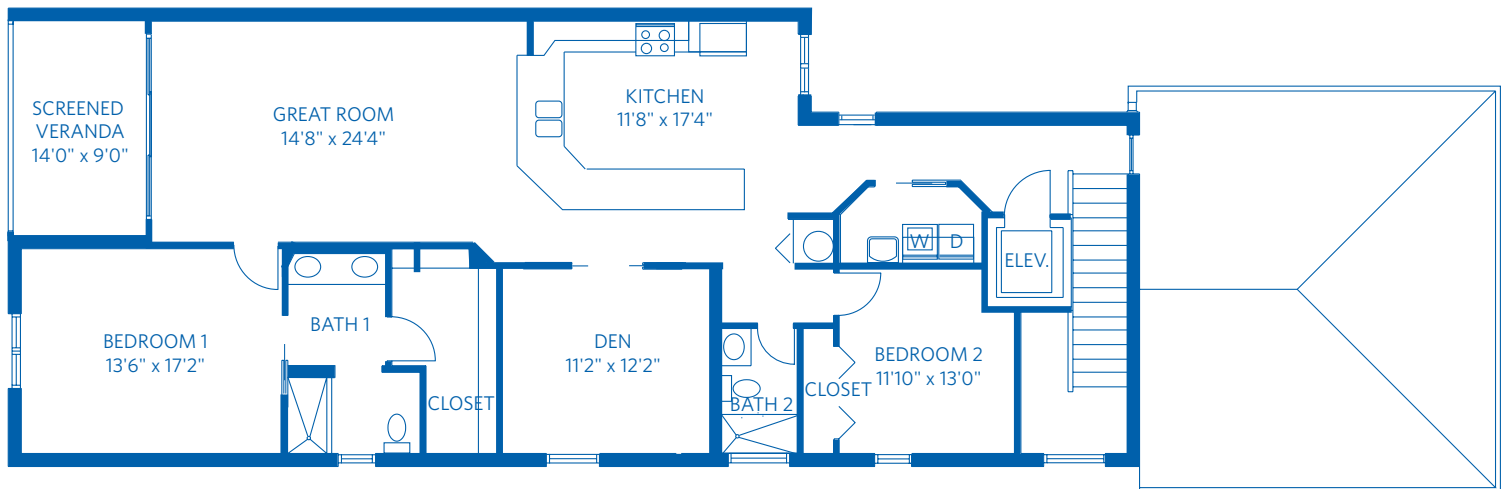

AT BENTLEY VILLAGE

Redefining
SENIOR
LIVING

JASMINE

2 Bedroom + Den + 2 Bath
1,885 Square Feet

850 Retreat Drive, Naples, FL 34110
888.912.1017
Learn more at Naples.ViLiving.com

Computer renderings only.
Floor plan and renderings subject to change.

AT BENTLEY VILLAGE

Redefining
SENIOR
LIVING

JASMINE

2 Bedroom + Den + 2 Bath
1,885 Square Feet

850 Retreat Drive, Naples, FL 34110
888.912.1017
Learn more at Naples.ViLiving.com

All plans and dimensions are approximate.
The community reserves the right to make changes.