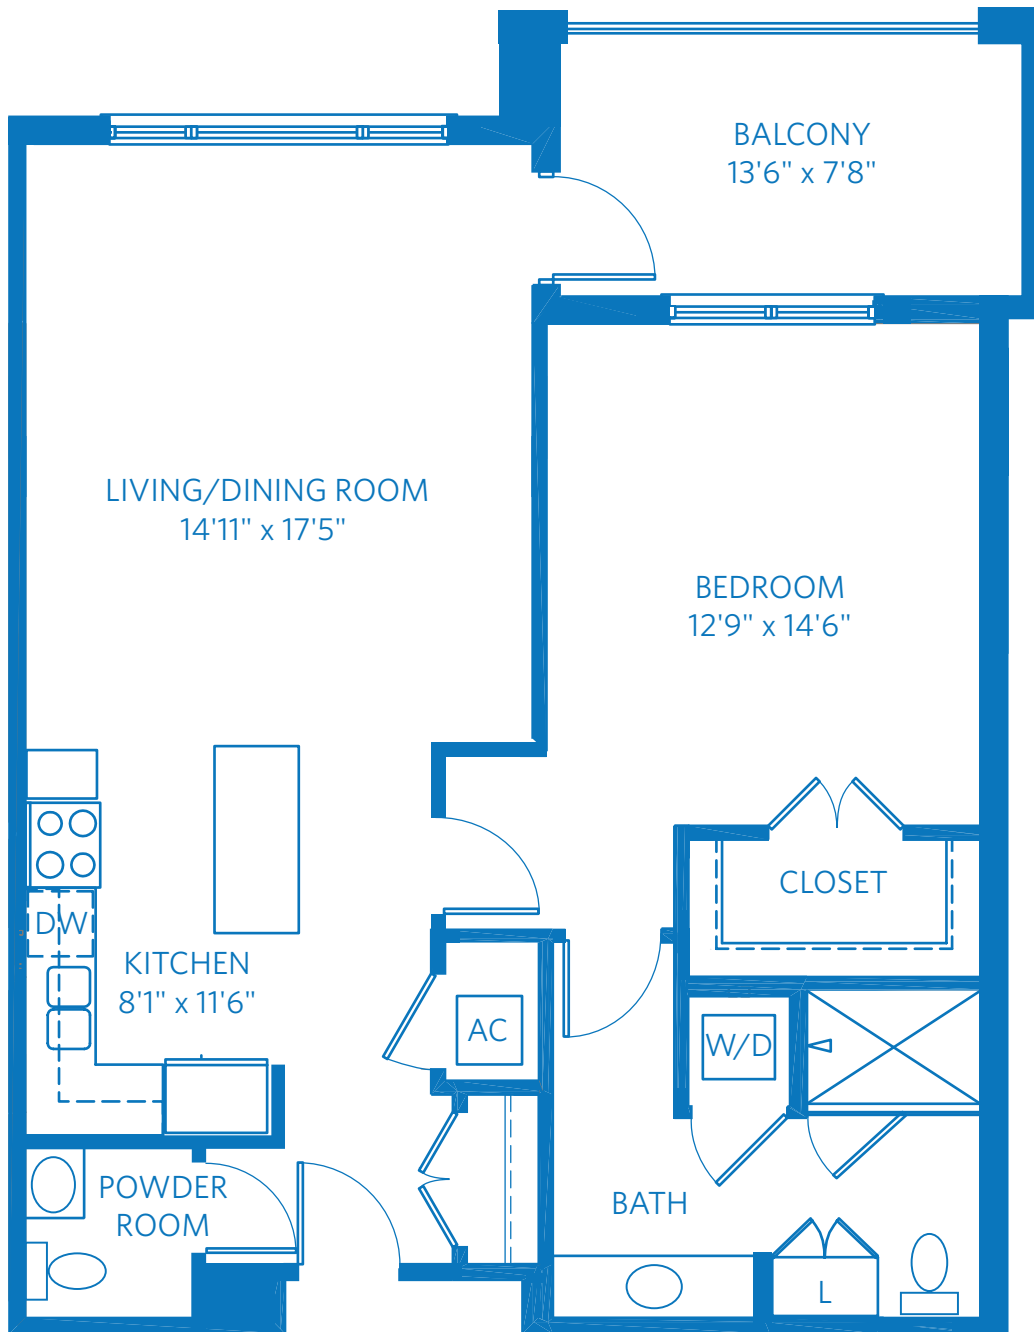

ORCHID PREMIER

ONE BEDROOM, ONE AND A HALF BATH
942 SQUARE FEET

All plans and dimensions are approximate.
The community reserves the right to make changes.

850 Retreat Drive
Naples, FL 34110
239.597.1121
ViLiving.com

AT BENTLEY VILLAGE

Redefining
**SENIOR
LIVING**