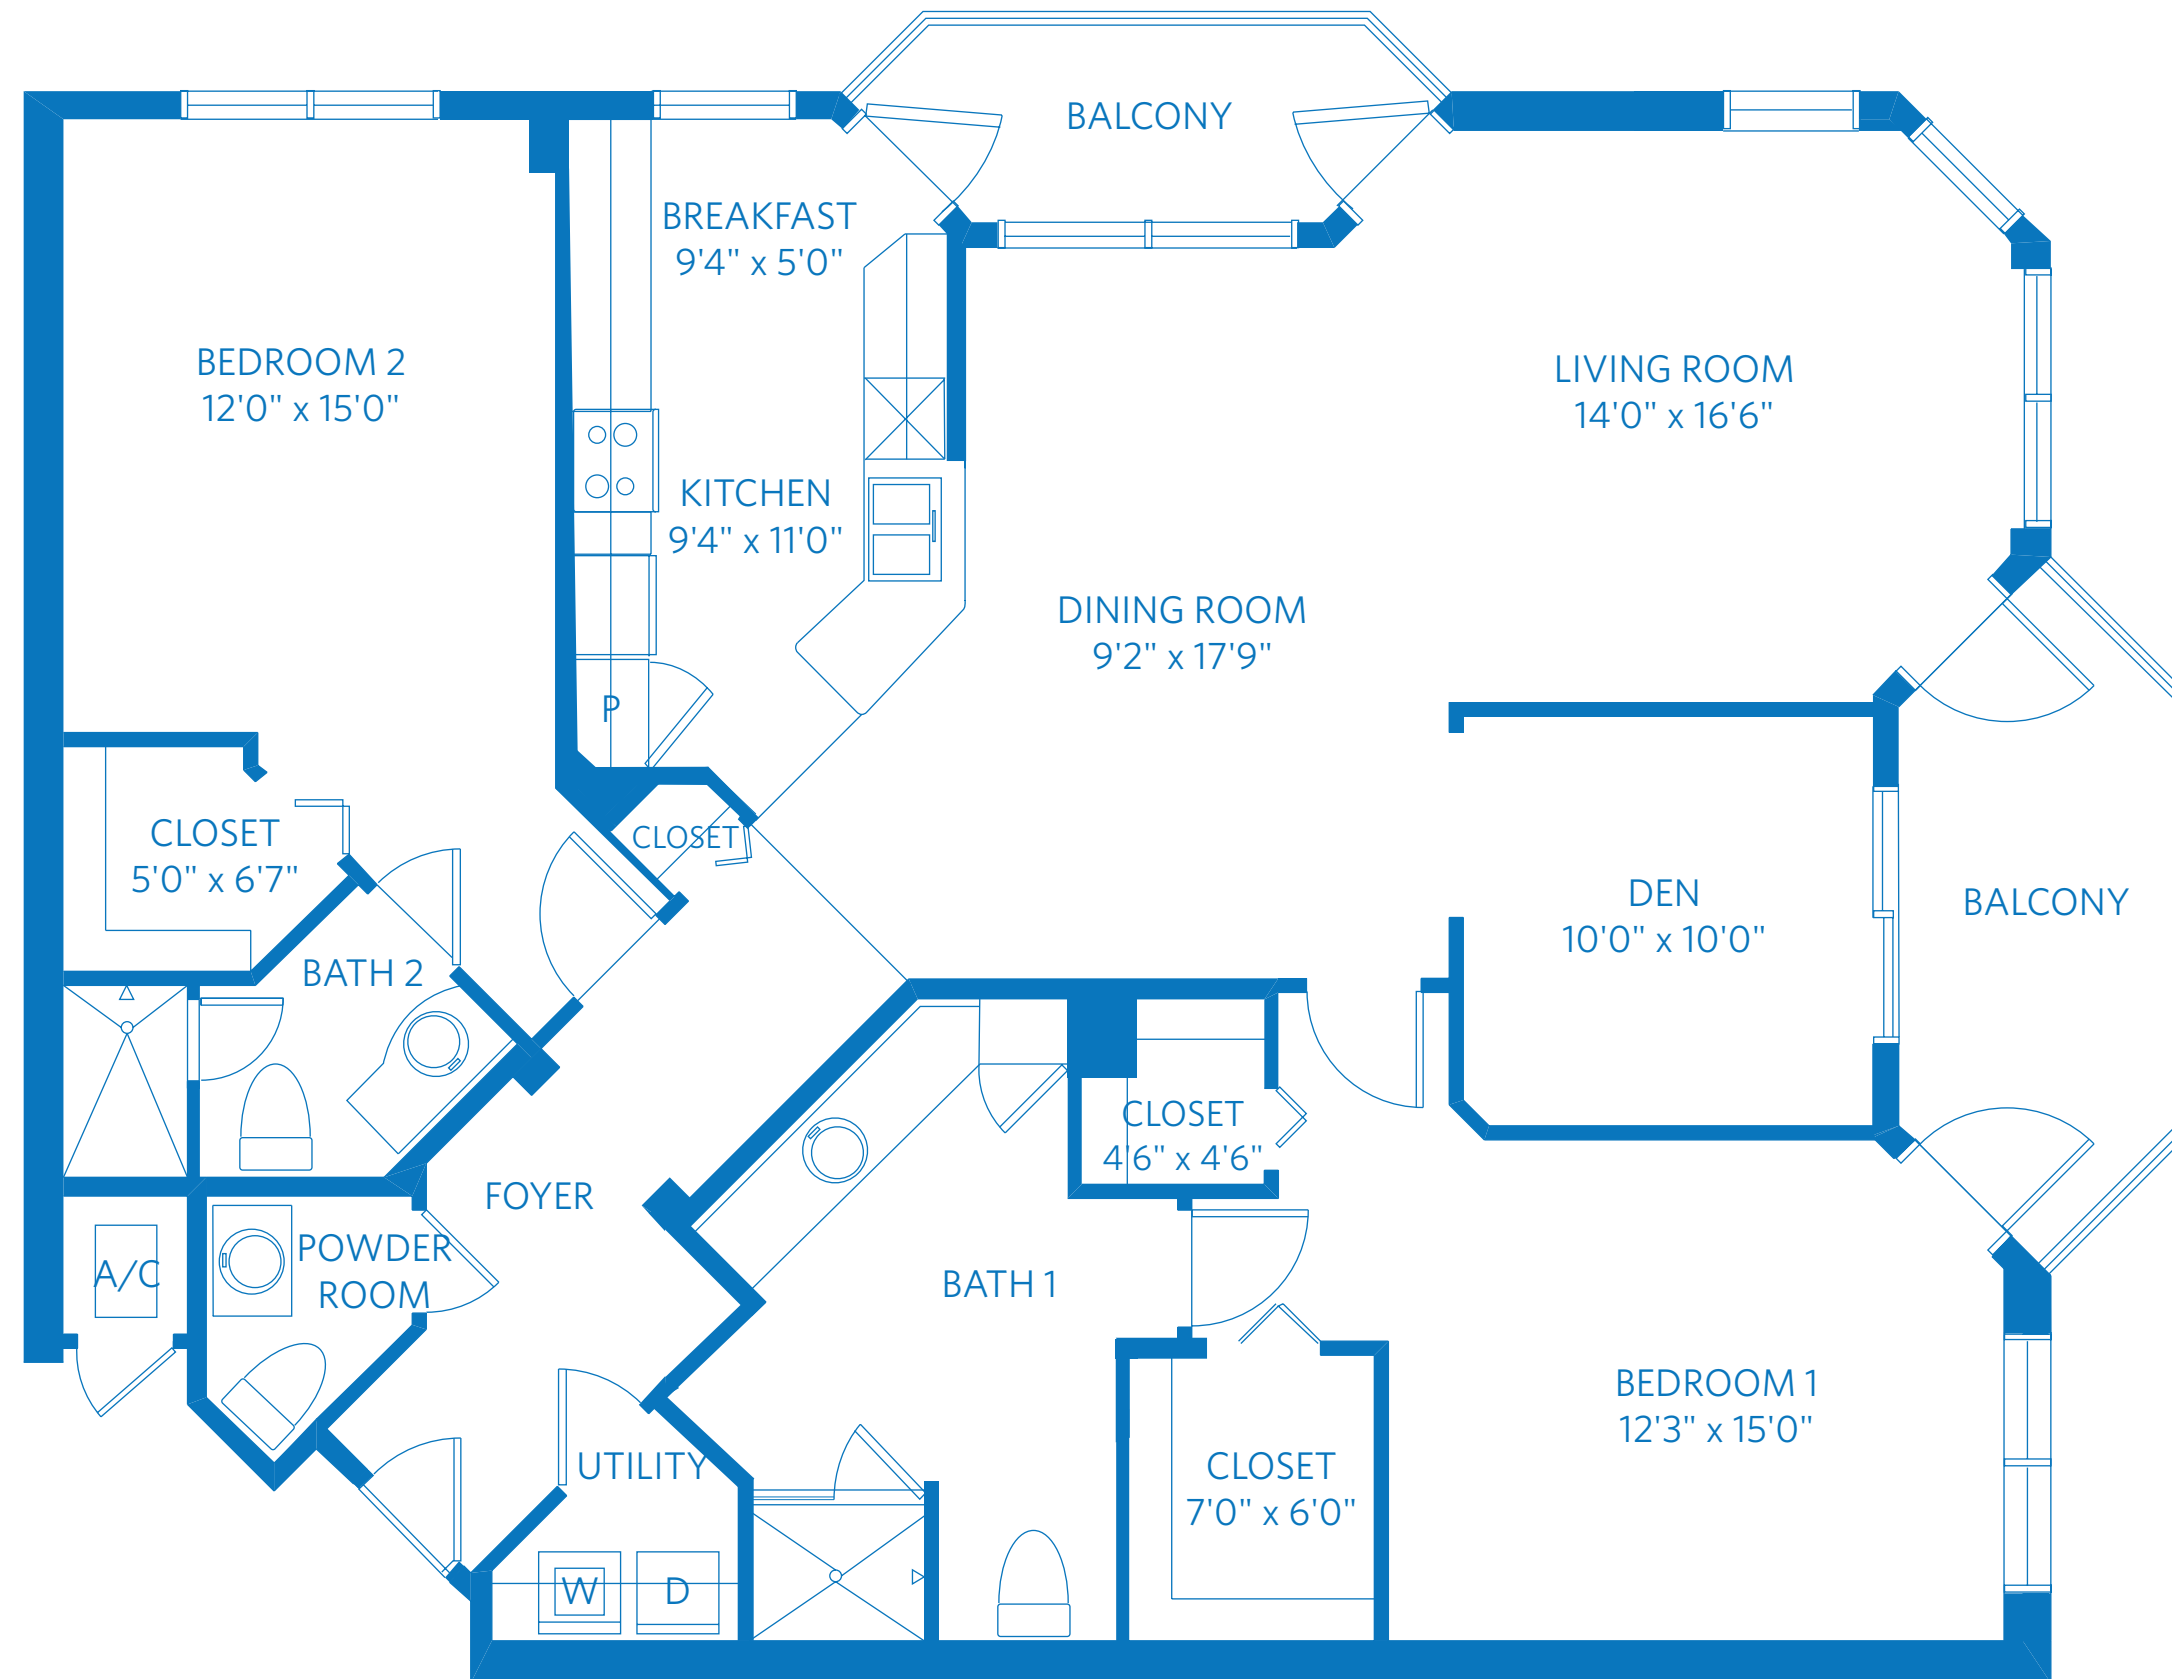

**REMBRANDT**  
TWO BEDROOM WITH DEN,  
TWO AND A HALF BATH  
1,728 SQUARE FEET

19333 W. Country Club Drive  
Aventura, FL 33180  
305.692.4501  
ViLiving.com

*Redefining*  
**SENIOR  
LIVING**

All plans and dimensions are approximate.  
The community reserves the right to make changes.