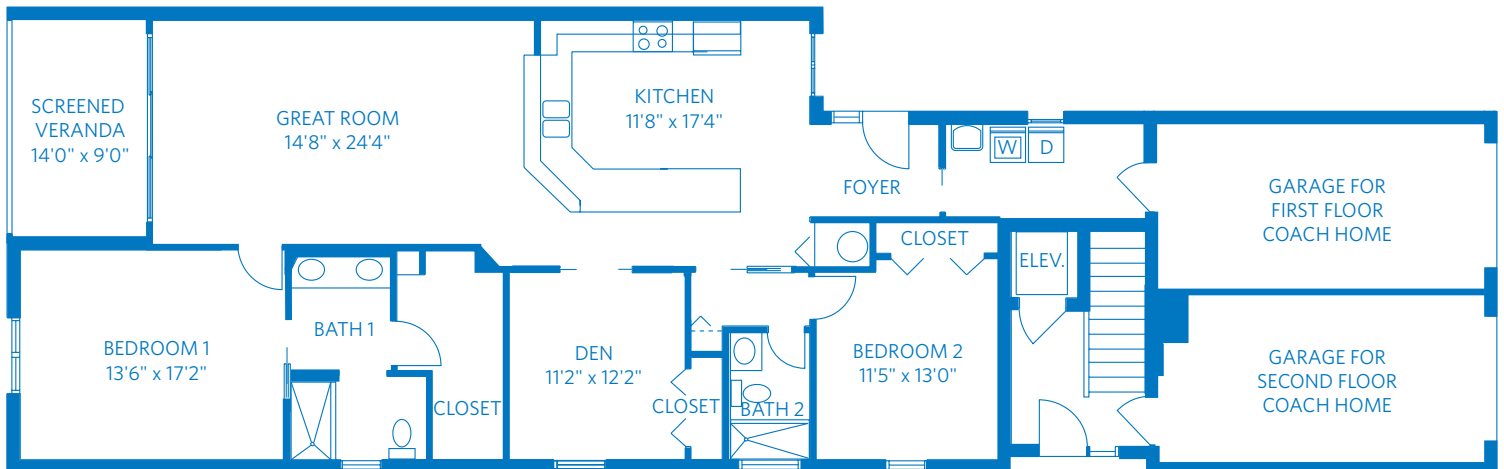

AT BENTLEY VILLAGE

Redefining
**SENIOR
LIVING**

GARDENIA

2 Bedroom + Den + 2 Bath
1,740 Square Feet

850 Retreat Drive, Naples, FL 34110
888.912.1017
Learn more at Naples.ViLiving.com

All plans and dimensions are approximate.
The community reserves the right to make changes.

AT BENTLEY VILLAGE

Redefining
SENIOR
LIVING

GARDENIA

2 Bedroom + Den + 2 Bath
1,740 Square Feet

850 Retreat Drive, Naples, FL 34110

888.912.1017

Learn more at Naples.ViLiving.com

Computer renderings only.
Floor plan and renderings subject to change.