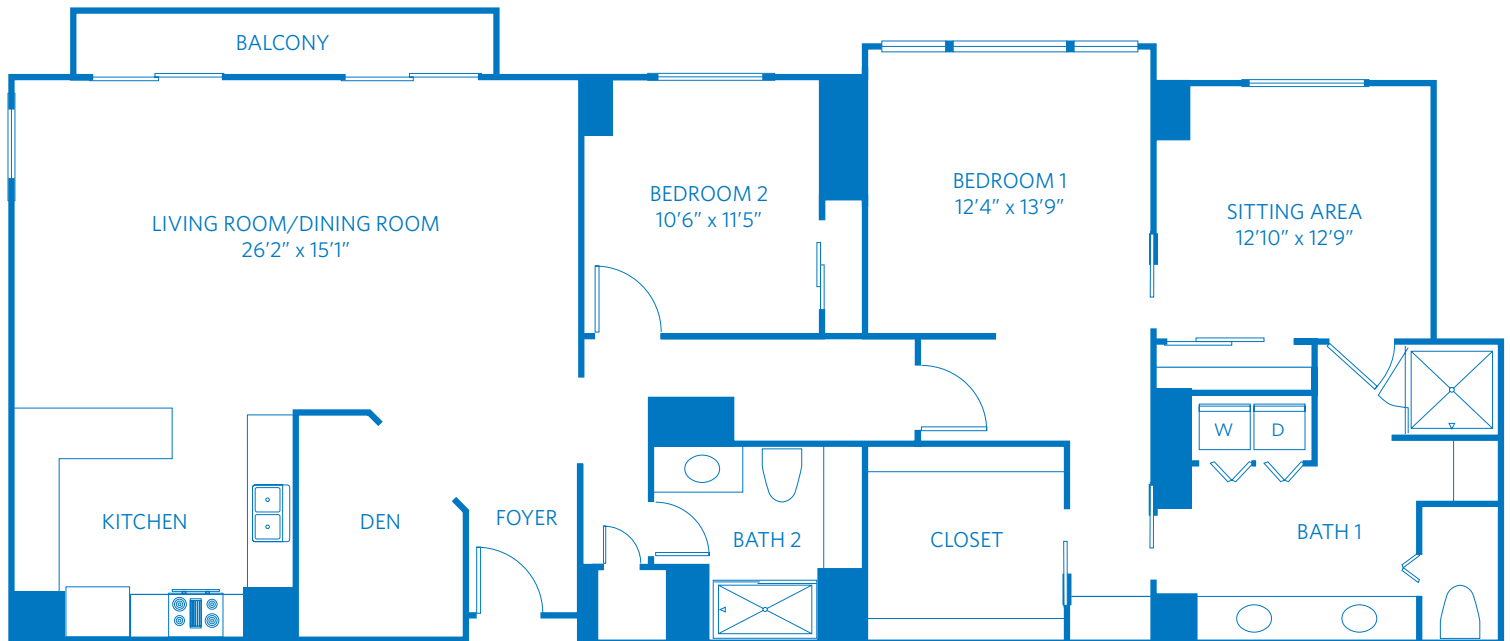

AT LA JOLLA VILLAGE

Redefining
SENIOR
LIVING

GRAND PACIFICA

2 Bedroom + Den + 2 Bath
1,939 Square Feet

8515 Costa Verde Blvd, San Diego, CA 92122

888.960.4902

Learn more at SanDiego.ViLiving.com

All plans and dimensions are approximate.
The community reserves the right to make changes.

AT LA JOLLA VILLAGE

Redefining
SENIOR
LIVING

GRAND PACIFICA

2 Bedroom + Den + 2 Bath
1,939 Square Feet

8515 Costa Verde Blvd, San Diego, CA 92122

888.960.4902

Learn more at SanDiego.ViLiving.com

Computer renderings only.
Floor plan and renderings subject to change.