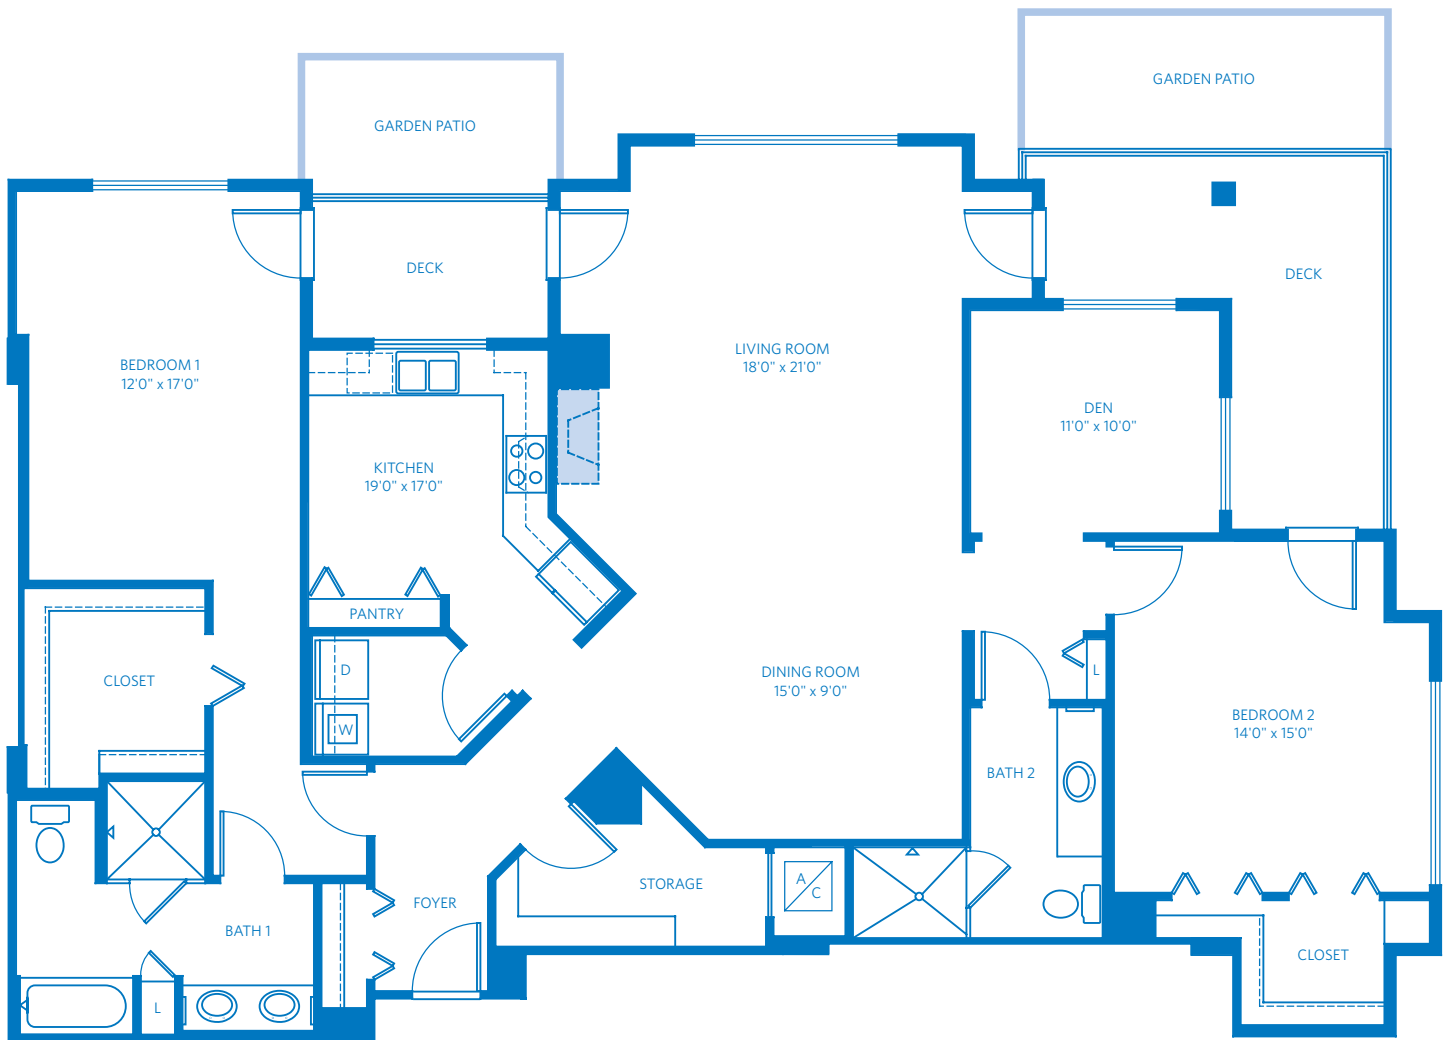

AT PALO ALTO

Redefining
SENIOR

SOLANO

2 Bedroom + Den + 2 Bath
2,008 Square Feet

620 Sand Hill Road, Palo Alto, CA 94304

888.967.3345

Learn more at PaloAlto.ViLiving.com

All plans and dimensions are approximate.
The community reserves the right to make changes.

AT PALO ALTO

Redefining
SENIOR

SOLANO

2 Bedroom + Den + 2 Bath
2,008 Square Feet

620 Sand Hill Road, Palo Alto, CA 94304

888.967.3345

Learn more at PaloAlto.ViLiving.com

Computer renderings only.
Floor plan and renderings subject to change.