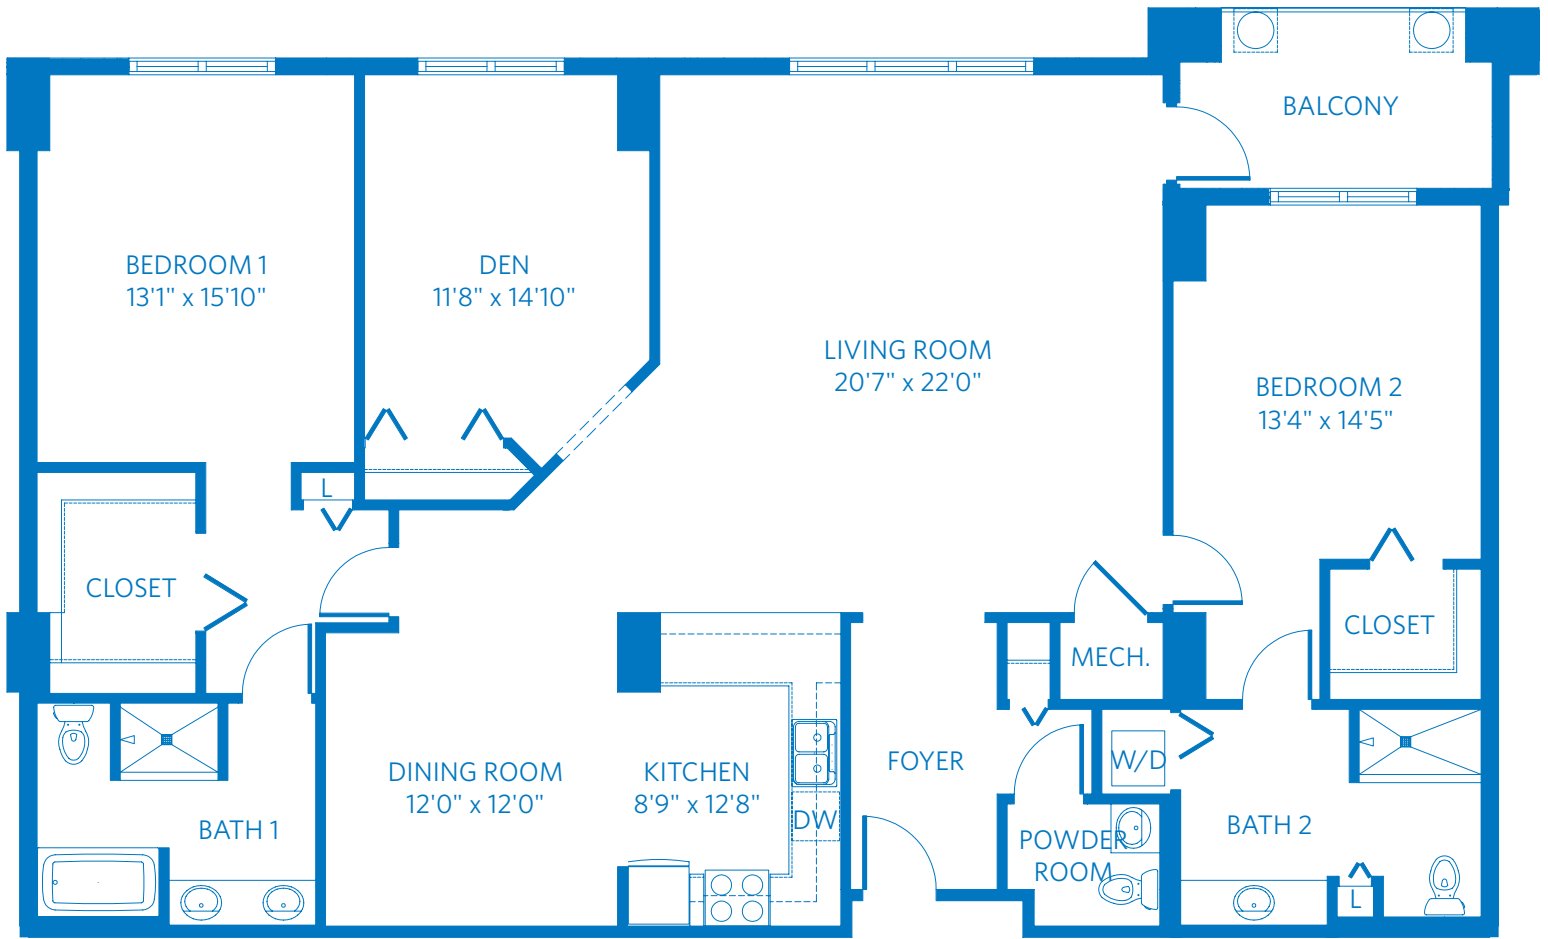

AT SILVERSTONE

Redefining
**SENIOR
LIVING**

POSITANO

2 Bedroom + Den + 2.5 Bath
2,076 Square Feet

23005 N. 74th Street, Scottsdale, AZ 85255

888.969.8420

Learn more at Silverstone.ViLiving.com

All plans and dimensions are approximate.
The community reserves the right to make changes.

AT SILVERSTONE

Redefining
**SENIOR
LIVING**

POSITANO

2 Bedroom + Den + 2.5 Bath
2,076 Square Feet

23005 N. 74th Street, Scottsdale, AZ 85255

888.969.8420

Learn more at Silverstone.ViLiving.com

Computer renderings only.
Floor plan and renderings subject to change.