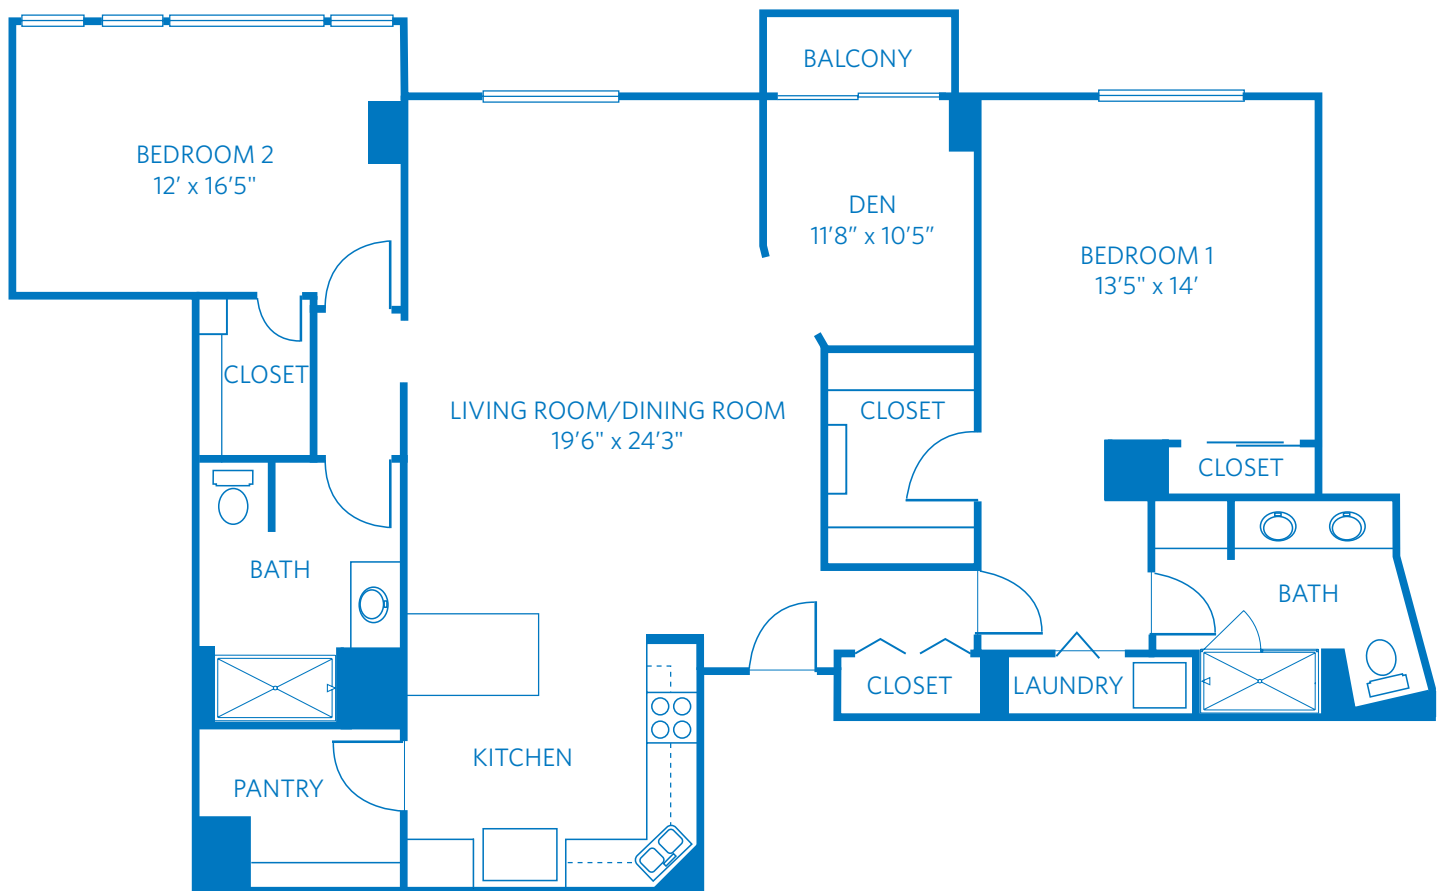

# REGALO

2 Bedroom + Den + 2 Bath  
1,768 Square Feet

8515 Costa Verde Blvd, San Diego, CA 92122

888.960.4902

Learn more at [SanDiego.ViLiving.com](http://SanDiego.ViLiving.com)

All plans and dimensions are approximate.  
The community reserves the right to make changes.