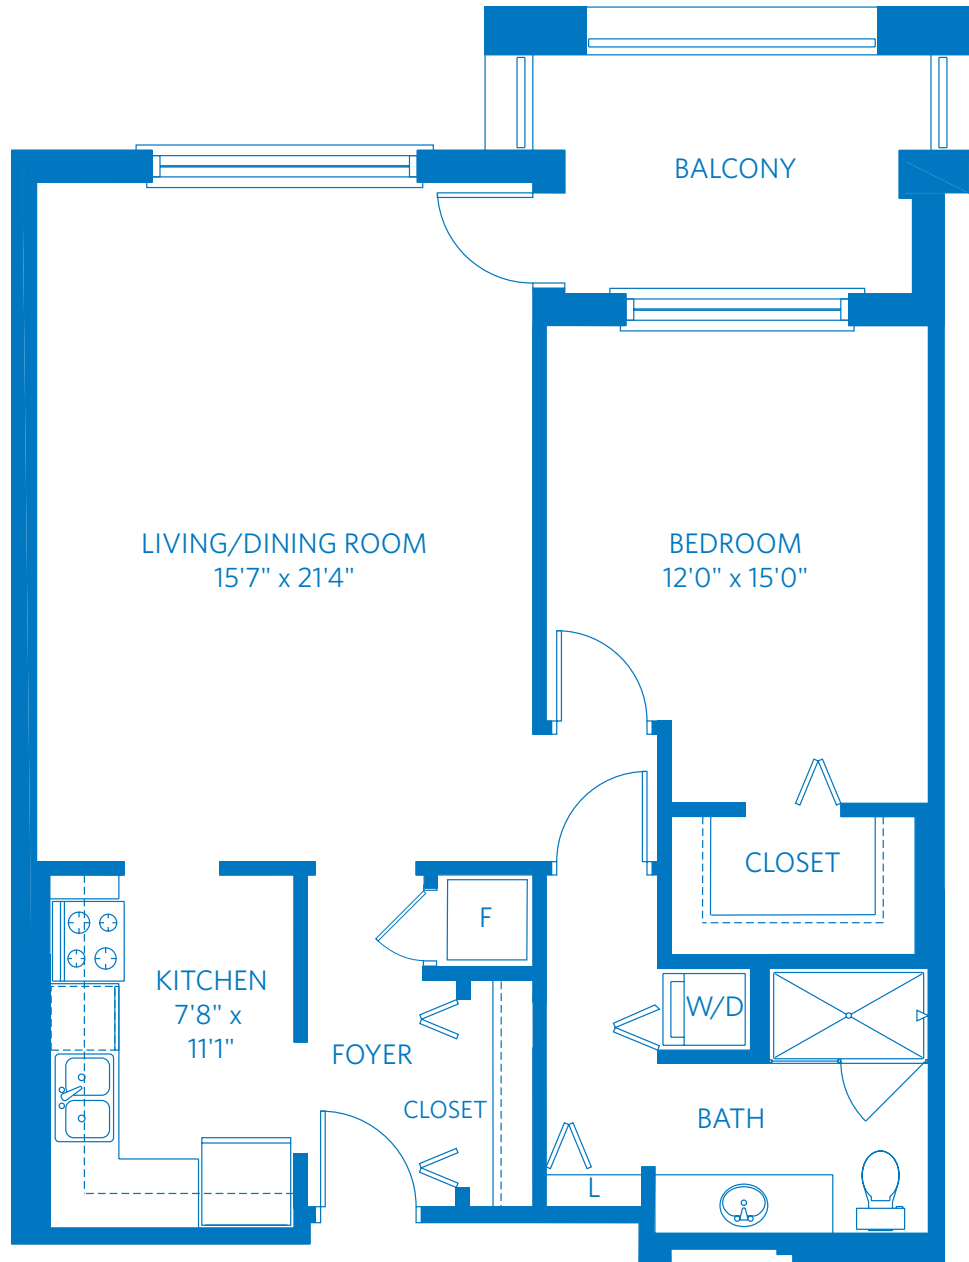

AT HIGHLANDS RANCH

Redefining  
SENIOR  
LIVING

# SILVERTON

1 Bedroom + 1 Bath  
923 Square Feet

2850 Classic Drive, Highlands Ranch, CO 80126

888.958.8416

Learn more at [Denver.ViLiving.com](http://Denver.ViLiving.com)

All plans and dimensions are approximate.  
The community reserves the right to make changes.

# SILVERTON

1 Bedroom + 1 Bath  
923 Square Feet

2850 Classic Drive, Highlands Ranch, CO 80126

888.958.8416

Learn more at [Denver.ViLiving.com](http://Denver.ViLiving.com)

Computer renderings only.  
Floor plan and renderings subject to change.