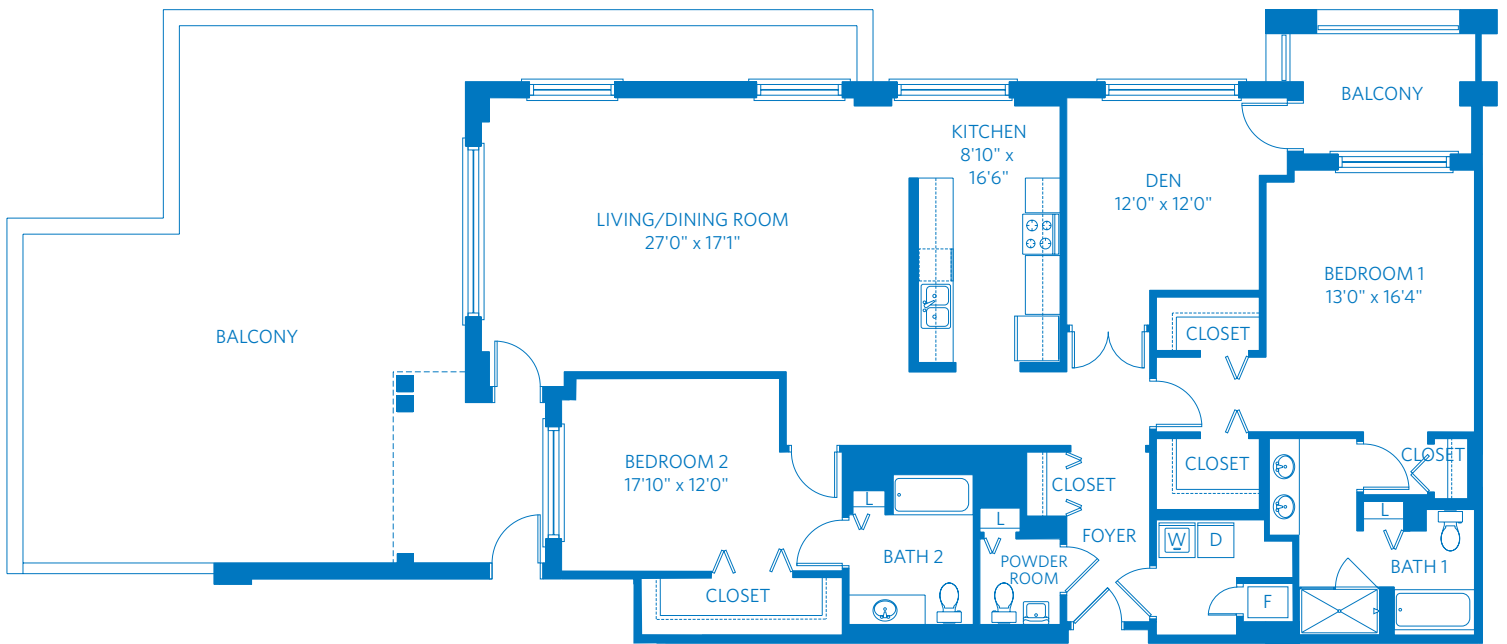

AT HIGHLANDS RANCH

Redefining  
SENIOR  
LIVING

# MT. EVANS

2 Bedroom + Den + 2.5 Bath  
2,061 Square Feet

2850 Classic Drive, Highlands Ranch, CO 80126

888.958.8416

Learn more at [Denver.ViLiving.com](http://Denver.ViLiving.com)

All plans and dimensions are approximate.  
The community reserves the right to make changes.

# MT. EVANS

2 Bedroom + Den + 2.5 Bath  
2,061 Square Feet

2850 Classic Drive, Highlands Ranch, CO 80126

888.958.8416

Learn more at [Denver.ViLiving.com](http://Denver.ViLiving.com)

Computer renderings only.  
Floor plan and renderings subject to change.