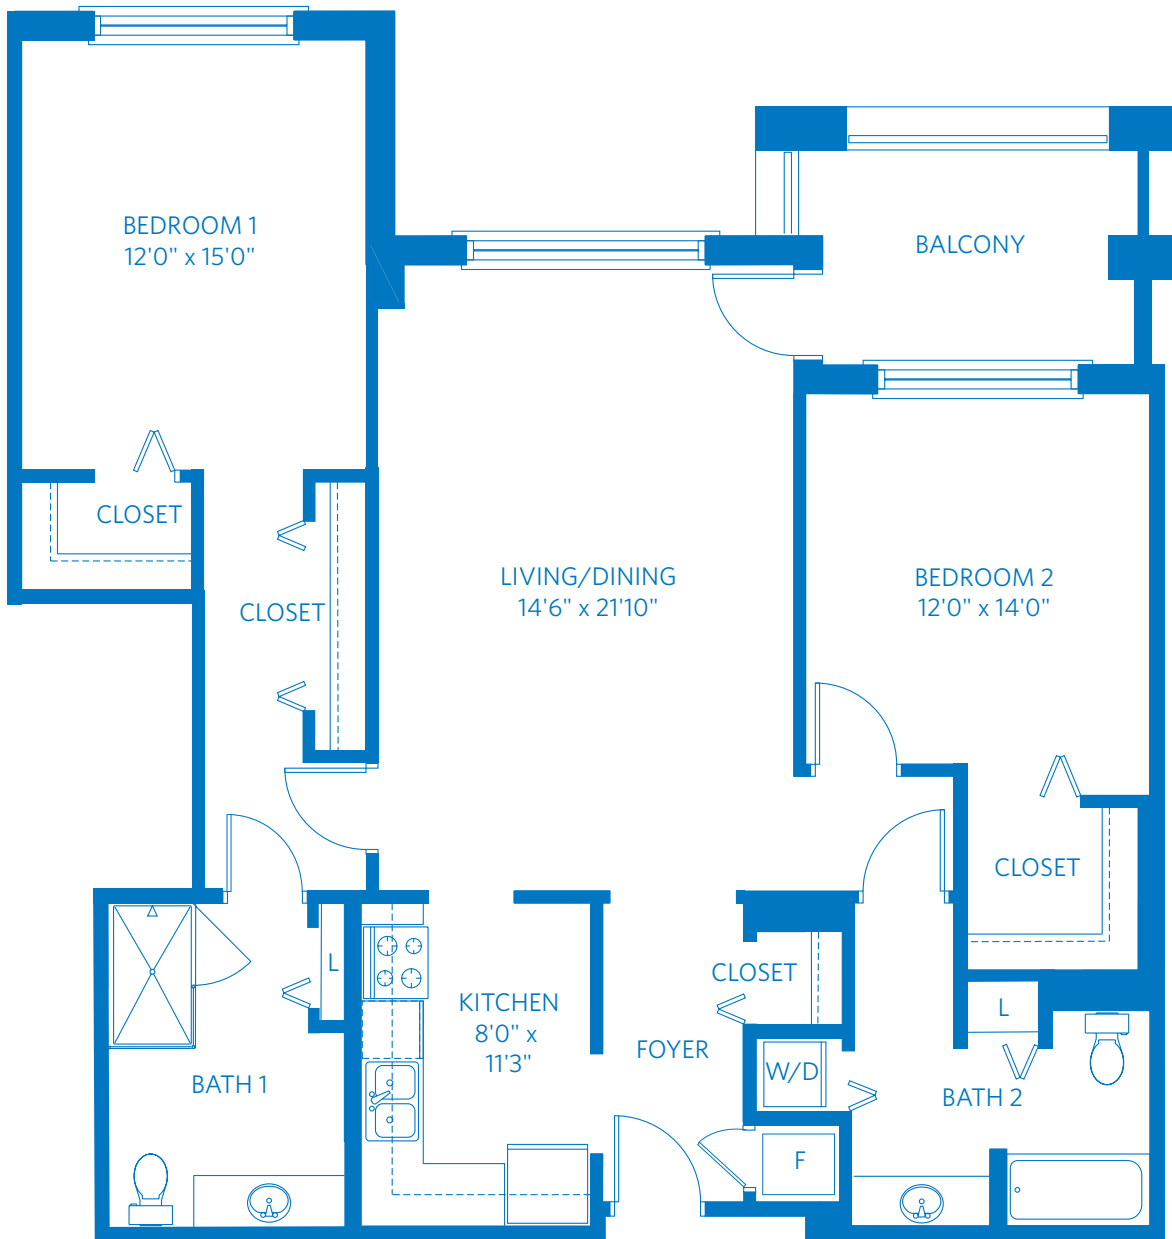

AT HIGHLANDS RANCH

Redefining  
SENIOR  
LIVING

# BRECKENRIDGE

2 Bedroom + 2 Bath  
1,320 Square Feet

2850 Classic Drive, Highlands Ranch, CO 80126

888.958.8416

Learn more at [Denver.ViLiving.com](http://Denver.ViLiving.com)

All plans and dimensions are approximate.  
The community reserves the right to make changes.