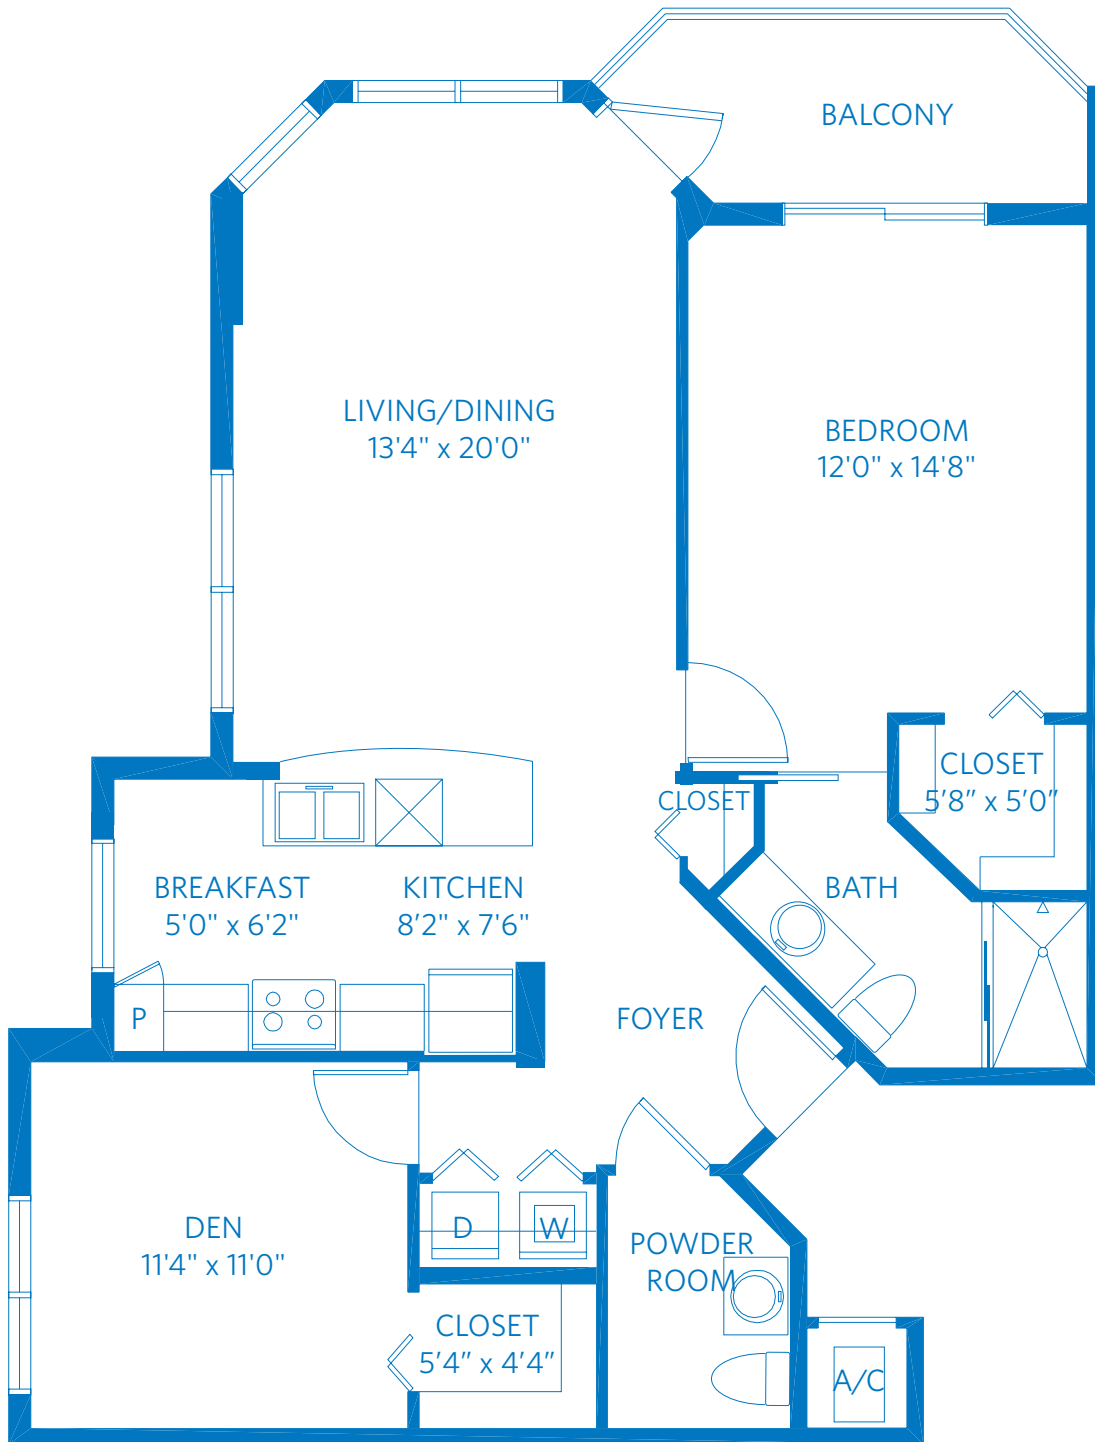

RENOIR

ONE BEDROOM WITH DEN, ONE AND A HALF BATH
1,062 SQUARE FEET

All plans and dimensions are approximate.
The community reserves the right to make changes.

19333 W. Country Club Drive
Aventura, FL 33180
305.692.4501
ViLiving.com